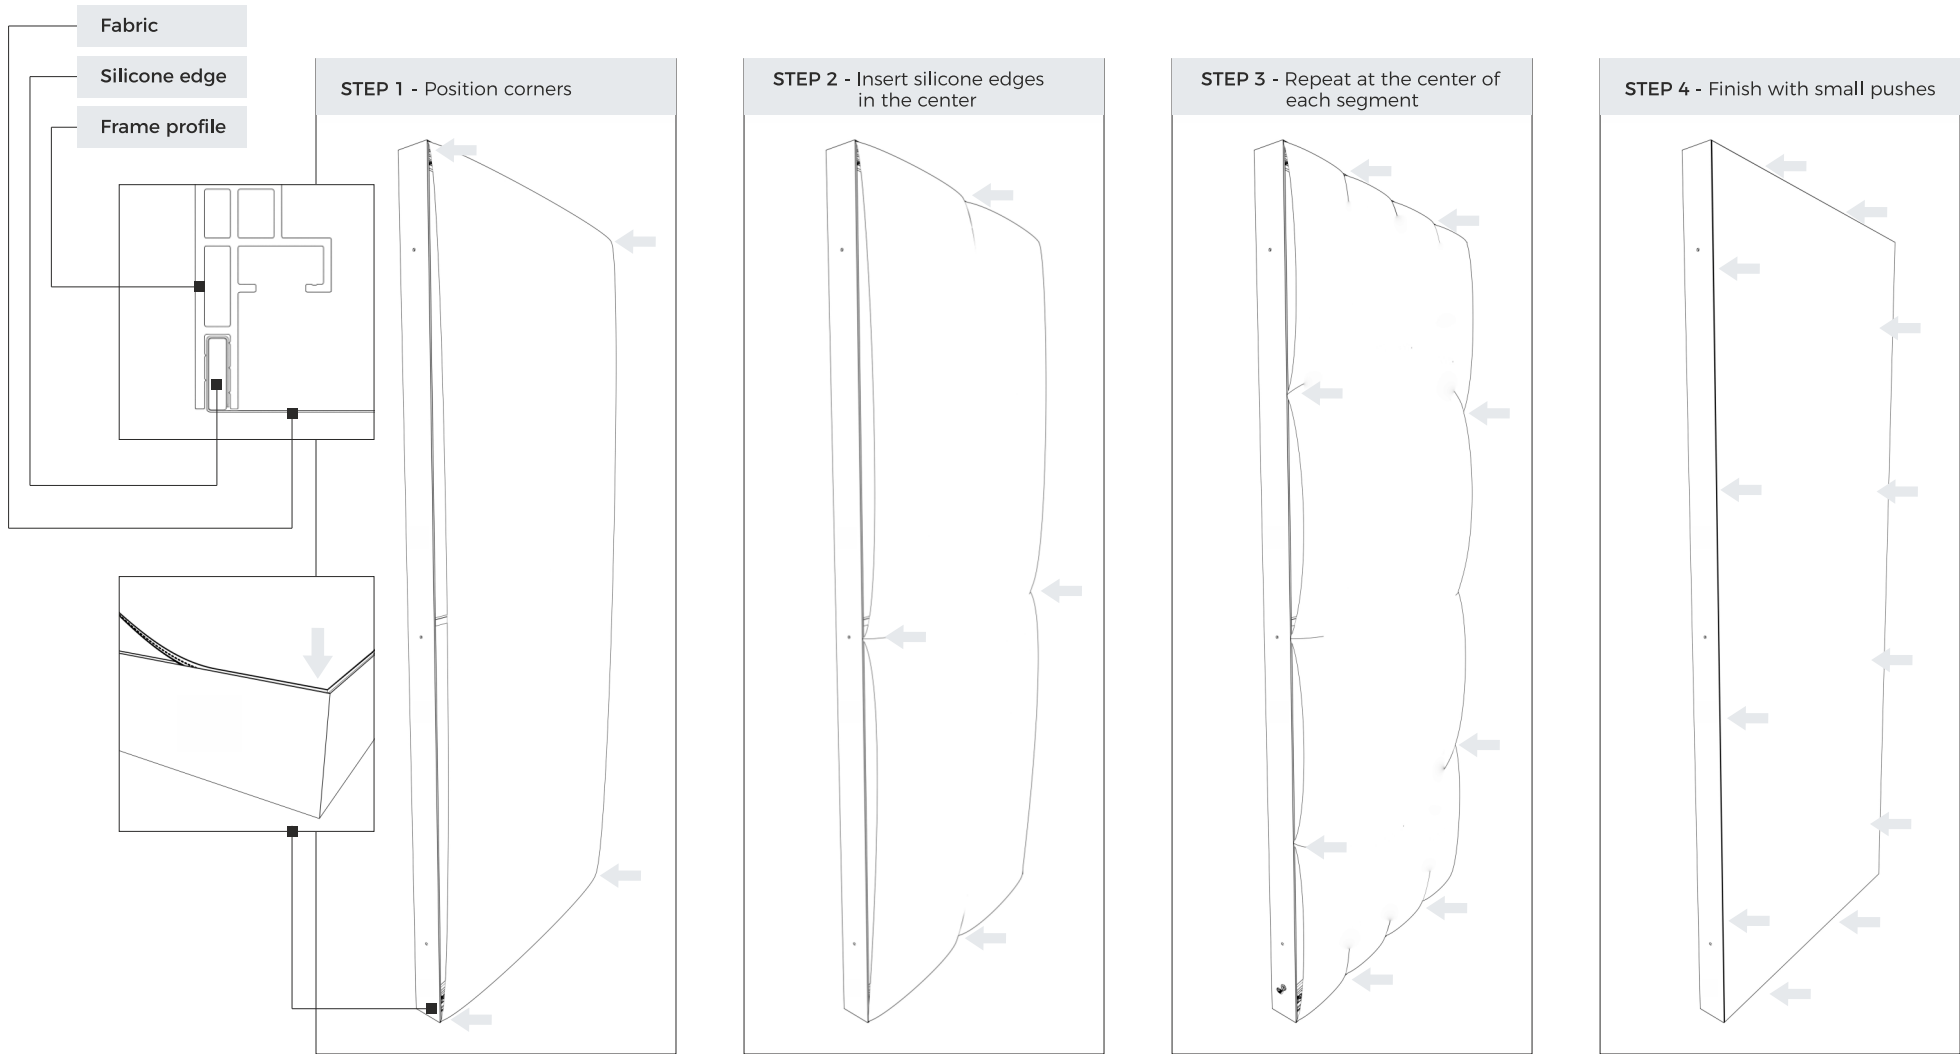

Installation guide

Included tools

Wooden furniture pins

Metal pins

Stickers to close the hole

* fabric clipping manual - next page.

Podium

TABLE - Assembly of the table top

Stickers to close the hole

Podium

EXTENSION - Installation

Podium

EXTENSION - Fixing to the table top