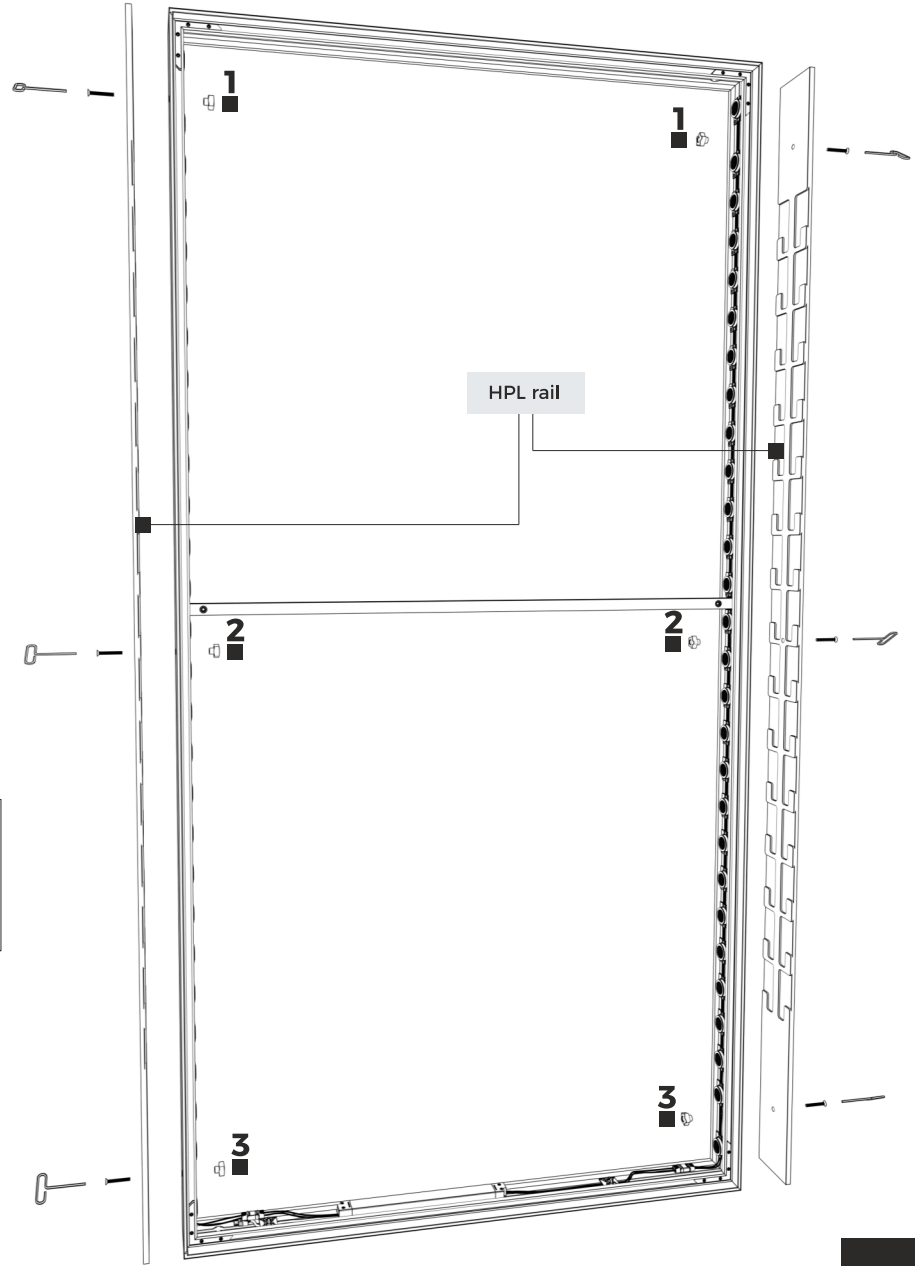

# Shelves

FRAME - Assembling the frame

# Shelves

FRAME - Connecting the power cable

\* The length of this element is equal to the length of the profile **B** and **D** (see page 2 of the manual)

# Shelves

BRACKETS - HPL rail for brackets under the shelves

# Shelves

WALL MOUNTING - Screwing the elements for mounting on the wall