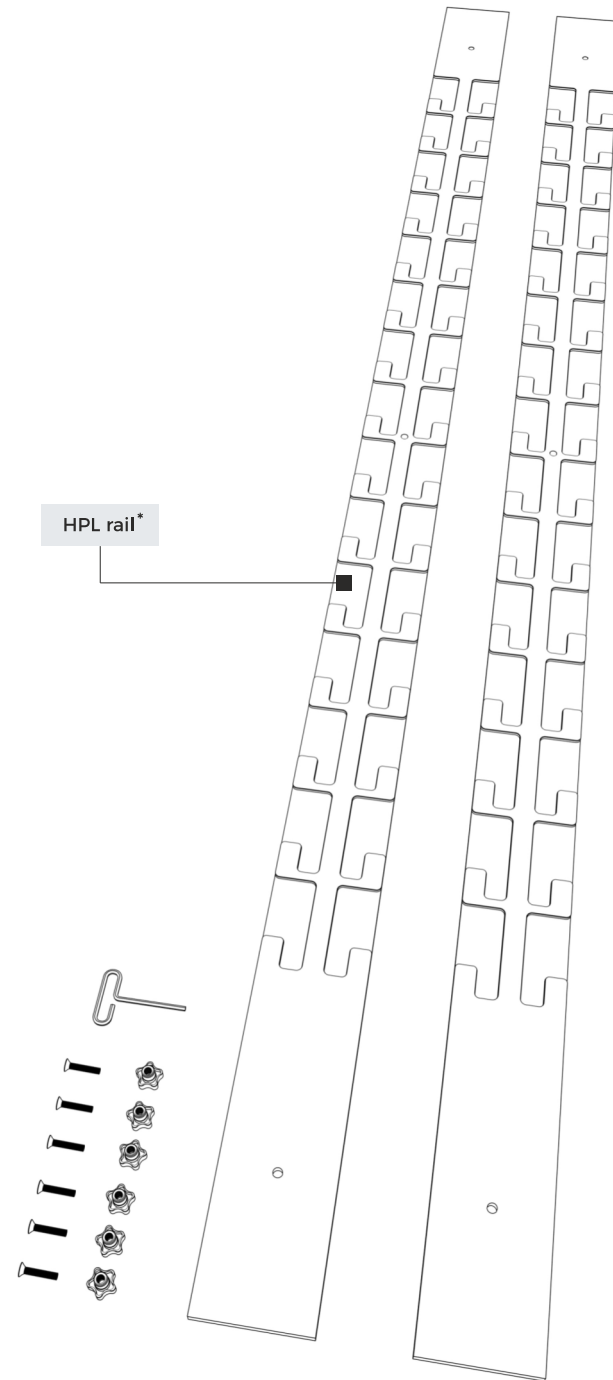

# Shelves

FRAME - Assembling the frame

# Shelves

FRAME - Connecting the power cable

\* The length of this element is equal to the length of the profile **B** and **D** (see page 2 of the manual)

# Shelves

BRACKETS - HPL rail for brackets under the shelves