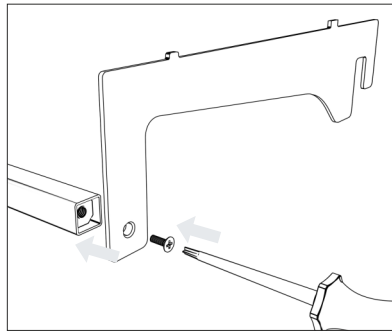

# Shelves

SHELVES - Hanging shelves and accessories

3mm metal bracket

20x20mm metal square pipe

Shelf with a depth of 300mm

# Shelves

SHELVES - Hanging shelves and accessories