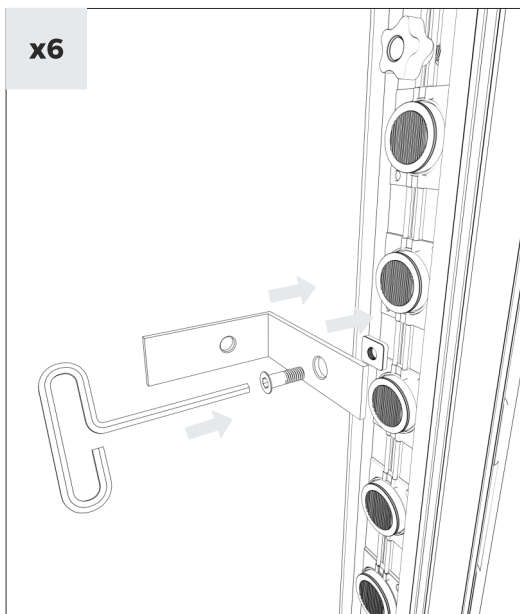

# Shelves

FRAME - Connecting the power cable

\* The length of this element is equal to the length of the profile **B** and **D** (see page 2 of the manual)

# Shelves

BRACKETS - HPL rail for brackets under the shelves

# Shelves

WALL MOUNTING - Screwing the elements for mounting on the wall