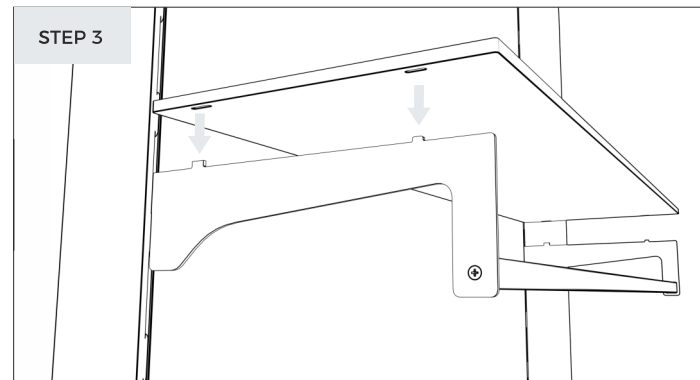

Shelves

SHELVES - Hanging shelves and accessories