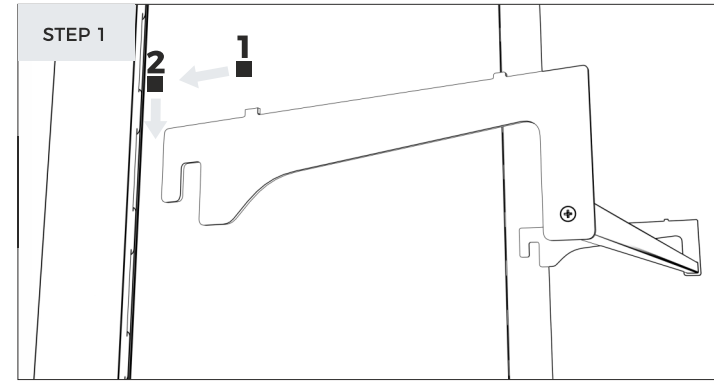

Shelves

SHELVES - Hanging shelves and accessories