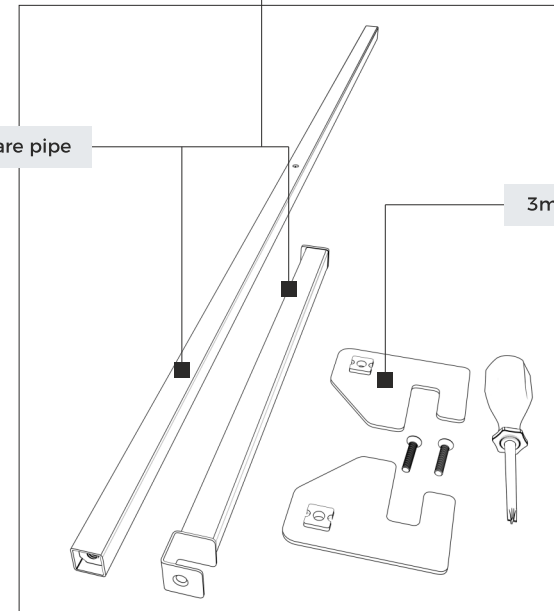

# Shelves

SHELVES - Hanging shelves and accessories

3mm metal bracket

20x20mm metal square pipe

Shelf with a depth of 300mm

# Shelves

SHELVES - Hanging shelves and accessories

# Shelves

SHELVES - Hanging shelves and accessories

3mm metal bracket

20x20mm metal square pipe

3mm metal bracket