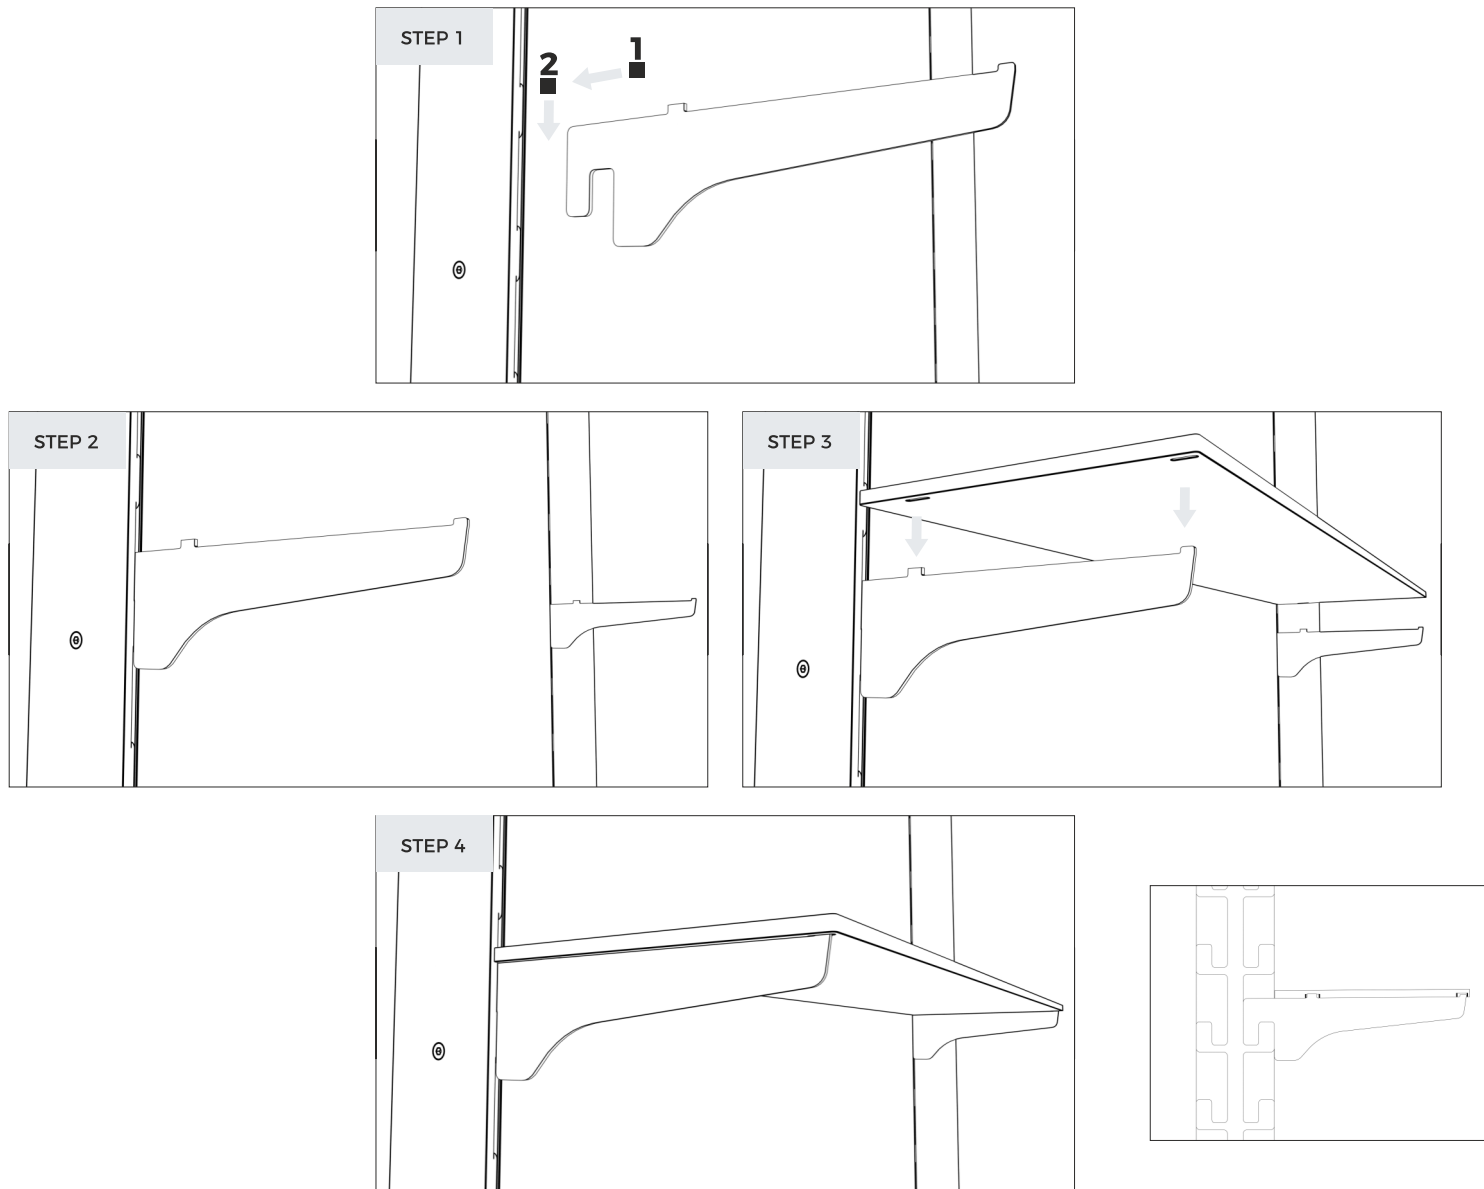

# Shelves

WALL MOUNTING - Screwing the elements for mounting on the wall

# Shelves

WALL MOUNTING - Mounting the frame on the wall

\* Before screwing to the wall, clip the fabric into frame from the side of the mounting brackets (fabric clipping manual - page 12).

\*\* Cut the fabric in the places where there are mounting pins in the wall.

# Shelves

SHELVES - Hanging shelves and accessories

# Shelves

SHELVES - Hanging shelves and accessories

3mm metal bracket

20x20mm metal square pipe

Shelf with a depth of 300mm