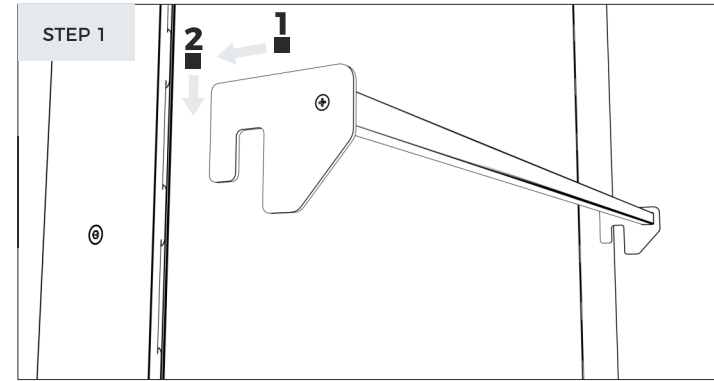

Shelves

SHELVES - Hanging shelves and accessories