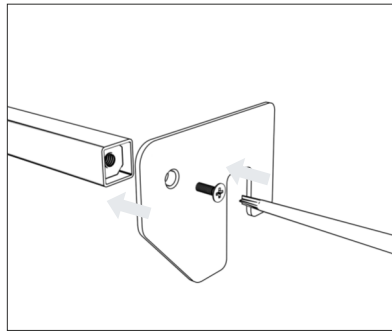

Shelves

SHELVES - Hanging shelves and accessories