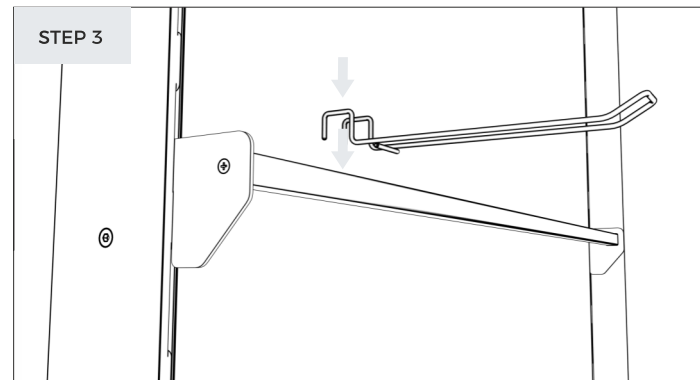

Shelves

SHELVES - Hanging shelves and accessories