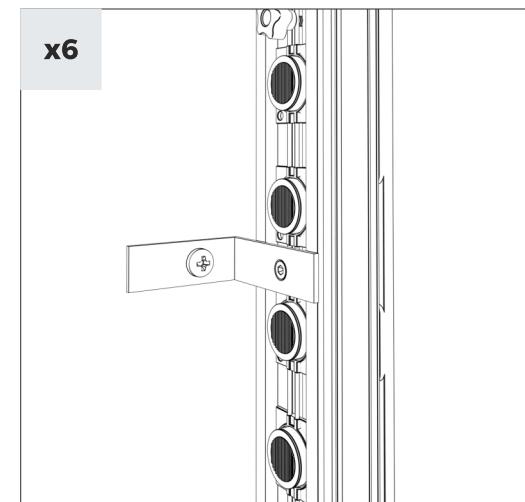

* Before screwing to the wall, clip the fabric into frame from the side of the mounting brackets (fabric clipping manual - page 12).

** Cut the fabric in the places where there are mounting pins in the wall.