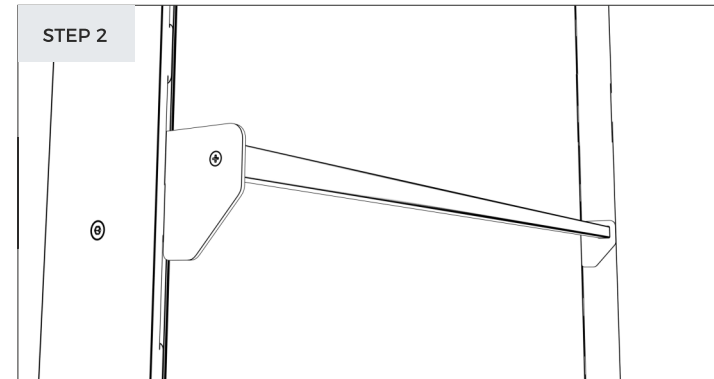

Shelves

SHELVES - Hanging shelves and accessories