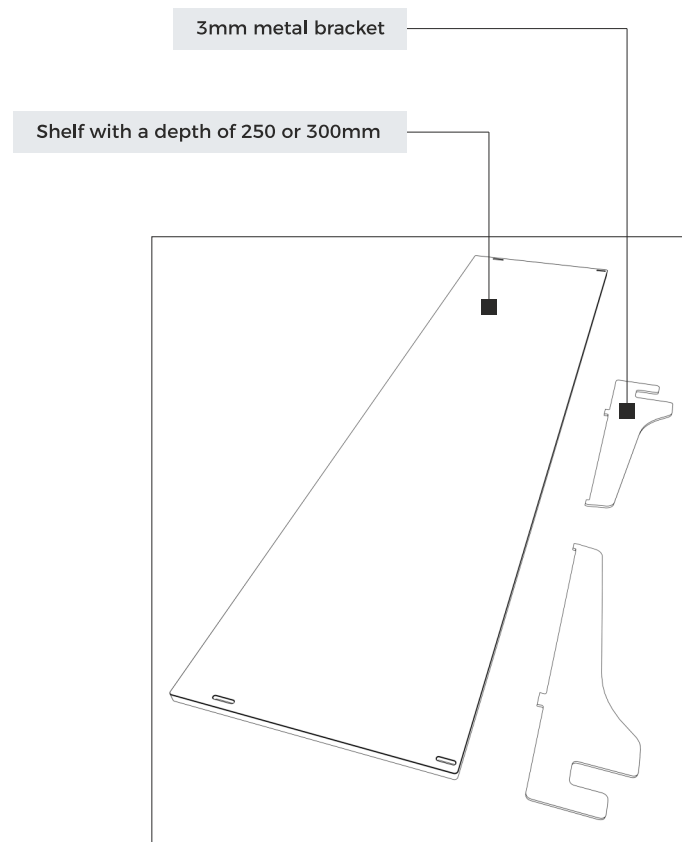

# Shelves

WALL MOUNTING - Screwing the elements for mounting on the wall

# Shelves

WALL MOUNTING - Mounting the frame on the wall

\* Before screwing to the wall, clip the fabric into frame from the side of the mounting brackets (fabric clipping manual - page 12).

\*\* Cut the fabric in the places where there are mounting pins in the wall.

# Shelves

SHELVES - Hanging shelves and accessories

# Shelves

SHELVES - Hanging shelves and accessories

3mm metal bracket

20x20mm metal square pipe

Shelf with a depth of 300mm