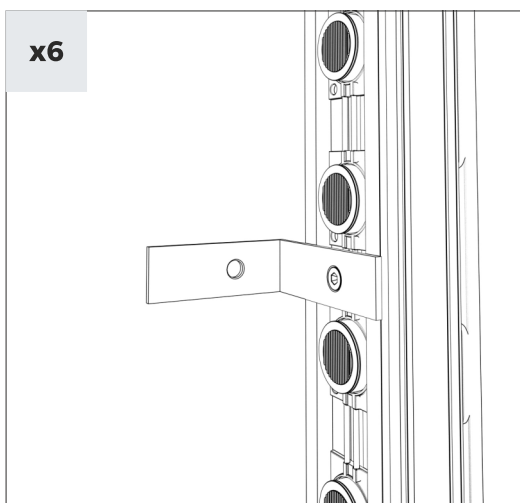

# Shelves

FRAME - Connecting the power cable

\* The length of this element is equal to the length of the profile **B** and **D** (see page 2 of the manual)

# Shelves

BRACKETS - HPL rail for brackets under the shelves

# Shelves

WALL MOUNTING - Screwing the elements for mounting on the wall