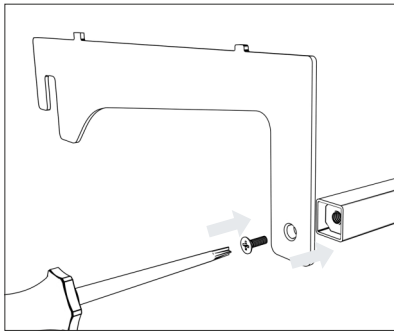

# Shelves

SHELVES - Hanging shelves and accessories

# Shelves

SHELVES - Hanging shelves and accessories

3mm metal bracket

20x20mm metal square pipe

Shelf with a depth of 300mm