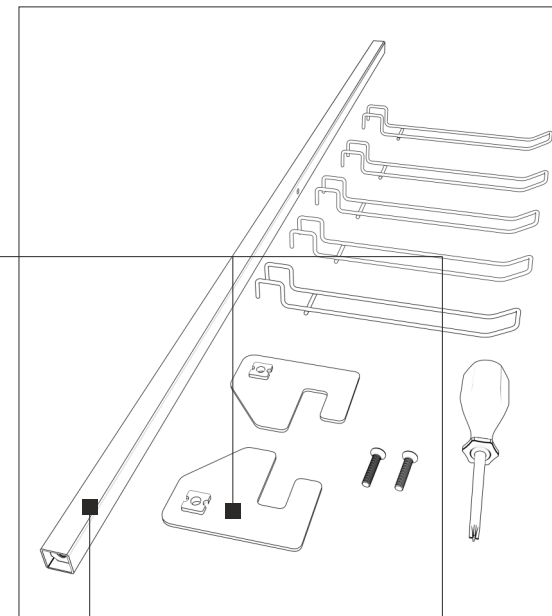

# Shelves

WALL MOUNTING - Screwing the elements for mounting on the wall

# Shelves

WALL MOUNTING - Mounting the frame on the wall

\* Before screwing to the wall, clip the fabric into frame from the side of the mounting brackets (fabric clipping manual - page 12).

\*\* Cut the fabric in the places where there are mounting pins in the wall.

# Shelves

SHELVES - Hanging shelves and accessories

# Shelves

SHELVES - Hanging shelves and accessories

3mm metal bracket

20x20mm metal square pipe

Shelf with a depth of 300mm