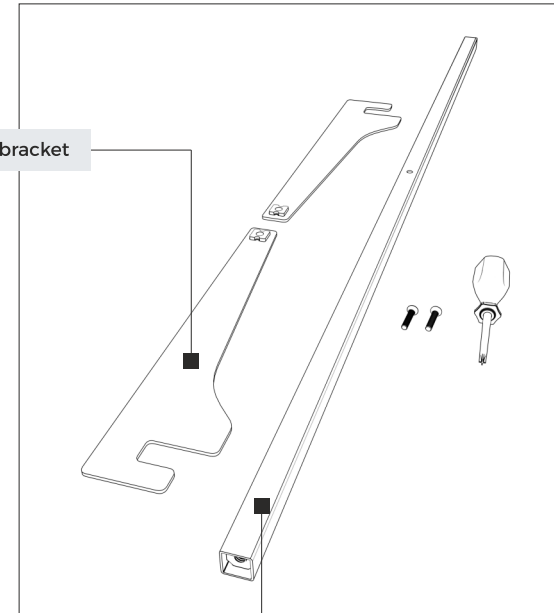

# Shelves

SHELVES - Hanging shelves and accessories

3mm metal bracket

20x20mm metal square pipe

Shelf with a depth of 300mm

# Shelves

SHELVES - Hanging shelves and accessories

# Shelves

SHELVES - Hanging shelves and accessories

3mm metal bracket

20x20mm metal square pipe

3mm metal bracket