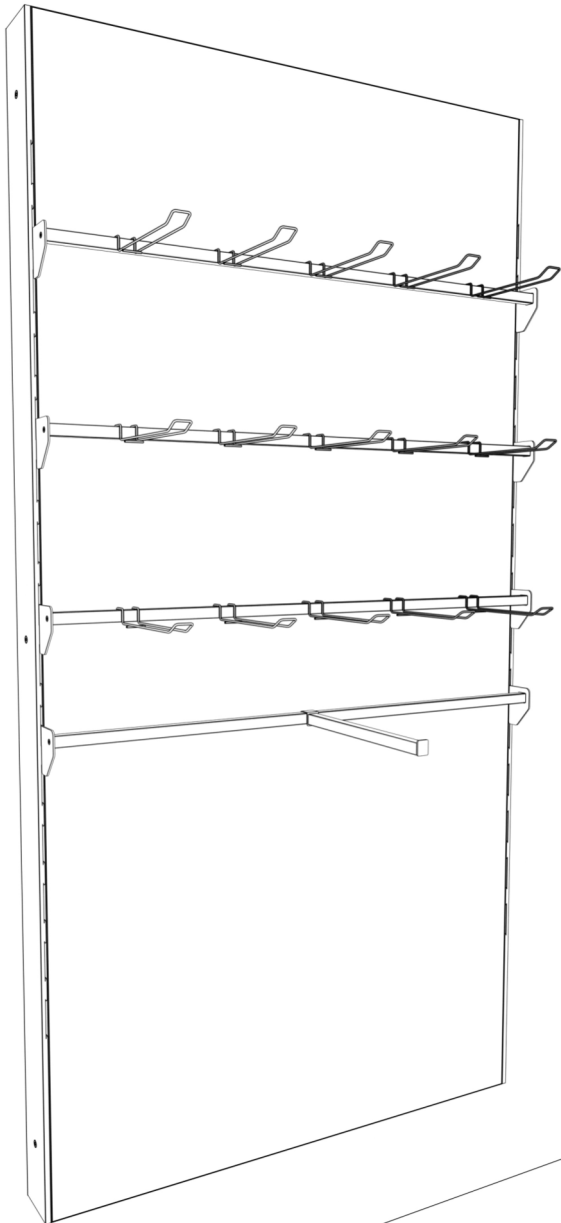

# Shelves

SHELVES - Hanging shelves and accessories

3mm metal bracket

20x20mm metal square pipe

Shelf with a depth of 300mm

# Shelves

SHELVES - Hanging shelves and accessories

# Shelves

SHELVES - Hanging shelves and accessories

3mm metal bracket

20x20mm metal square pipe

3mm metal bracket