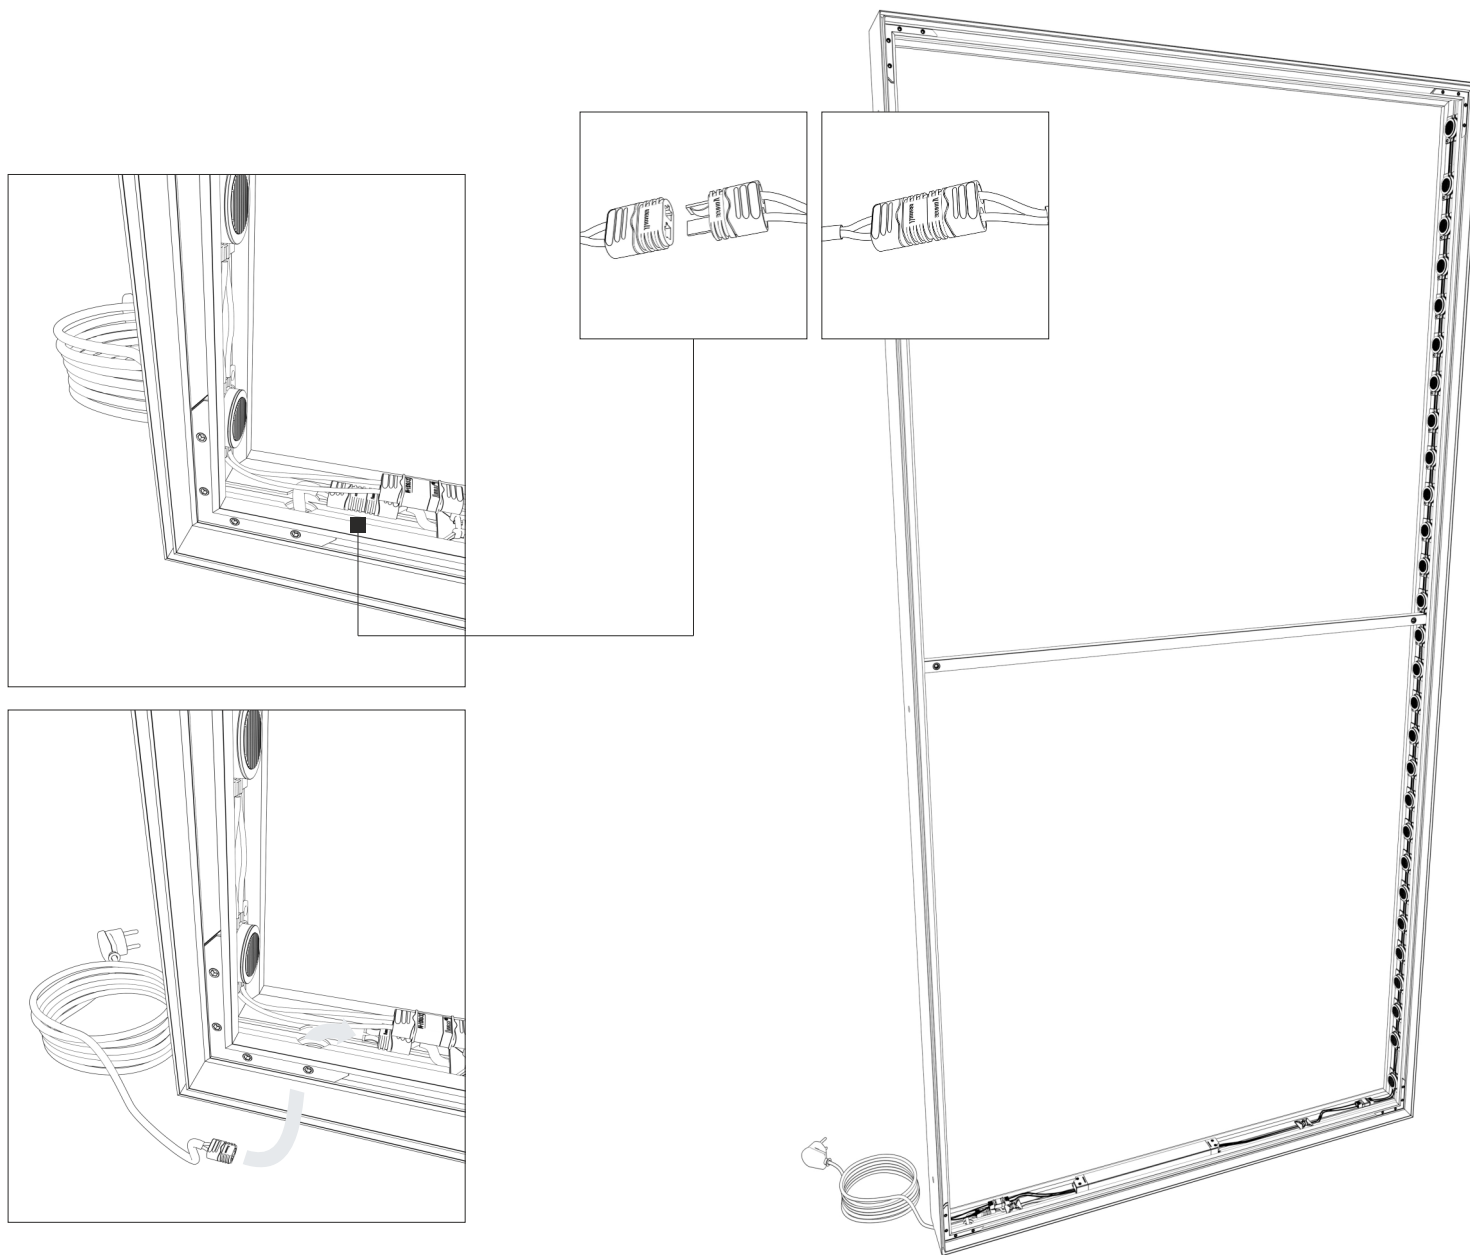

# Shelves

FRAME - Assembling the frame

# Shelves

FRAME - Connecting the power cable

\* The length of this element is equal to the length of the profile **B** and **D** (see page 2 of the manual)