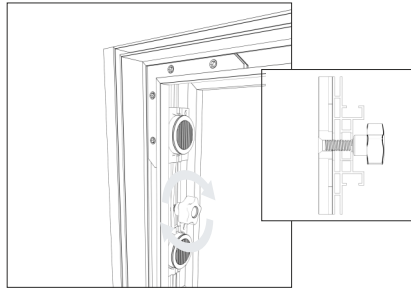

# Shelves

FRAME - Connecting the power cable

\* The length of this element is equal to the length of the profile **B** and **D** (see page 2 of the manual)

# Shelves

BRACKETS - HPL rail for brackets under the shelves