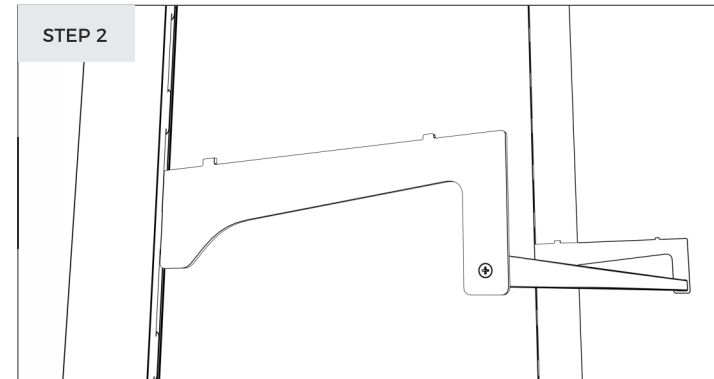

# Shelves

SHELVES - Hanging shelves and accessories

3mm metal bracket

20x20mm metal square pipe

Shelf with a depth of 300mm

# Shelves

SHELVES - Hanging shelves and accessories