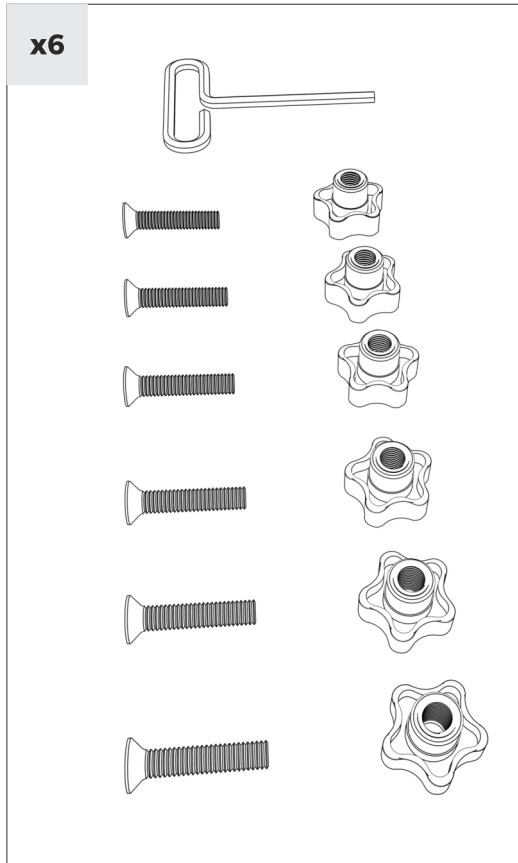

# Shelves

FRAME - Assembling the frame

# Shelves

FRAME - Connecting the power cable

\* The length of this element is equal to the length of the profile **B** and **D** (see page 2 of the manual)

# Shelves

BRACKETS - HPL rail for brackets under the shelves