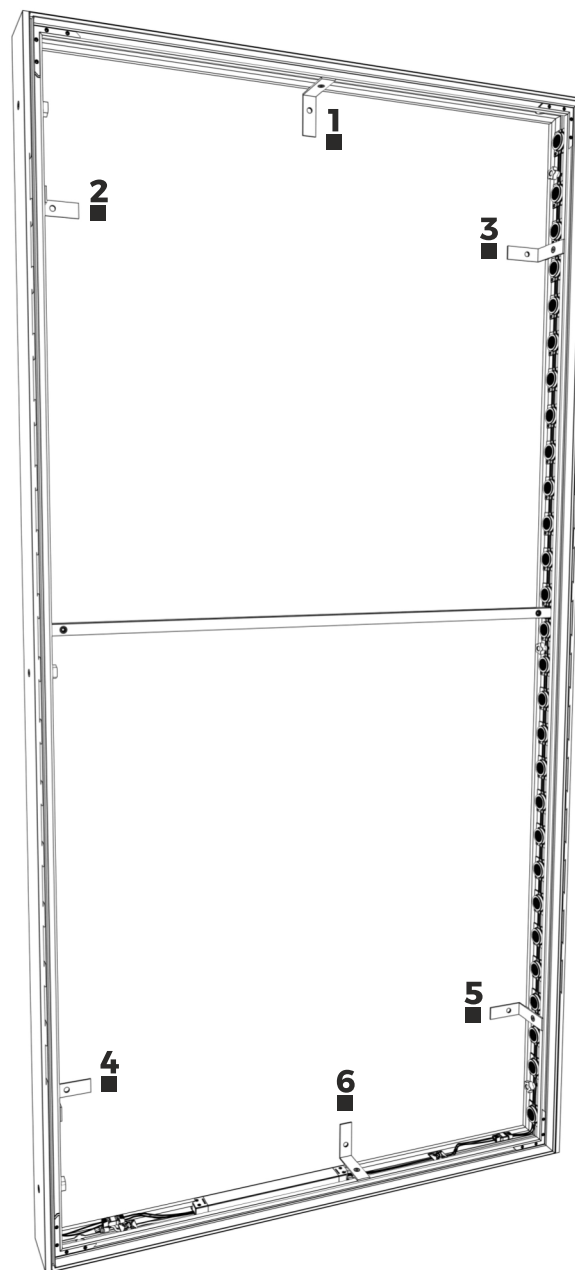

Shelves

WALL MOUNTING - Screwing the elements for mounting on the wall