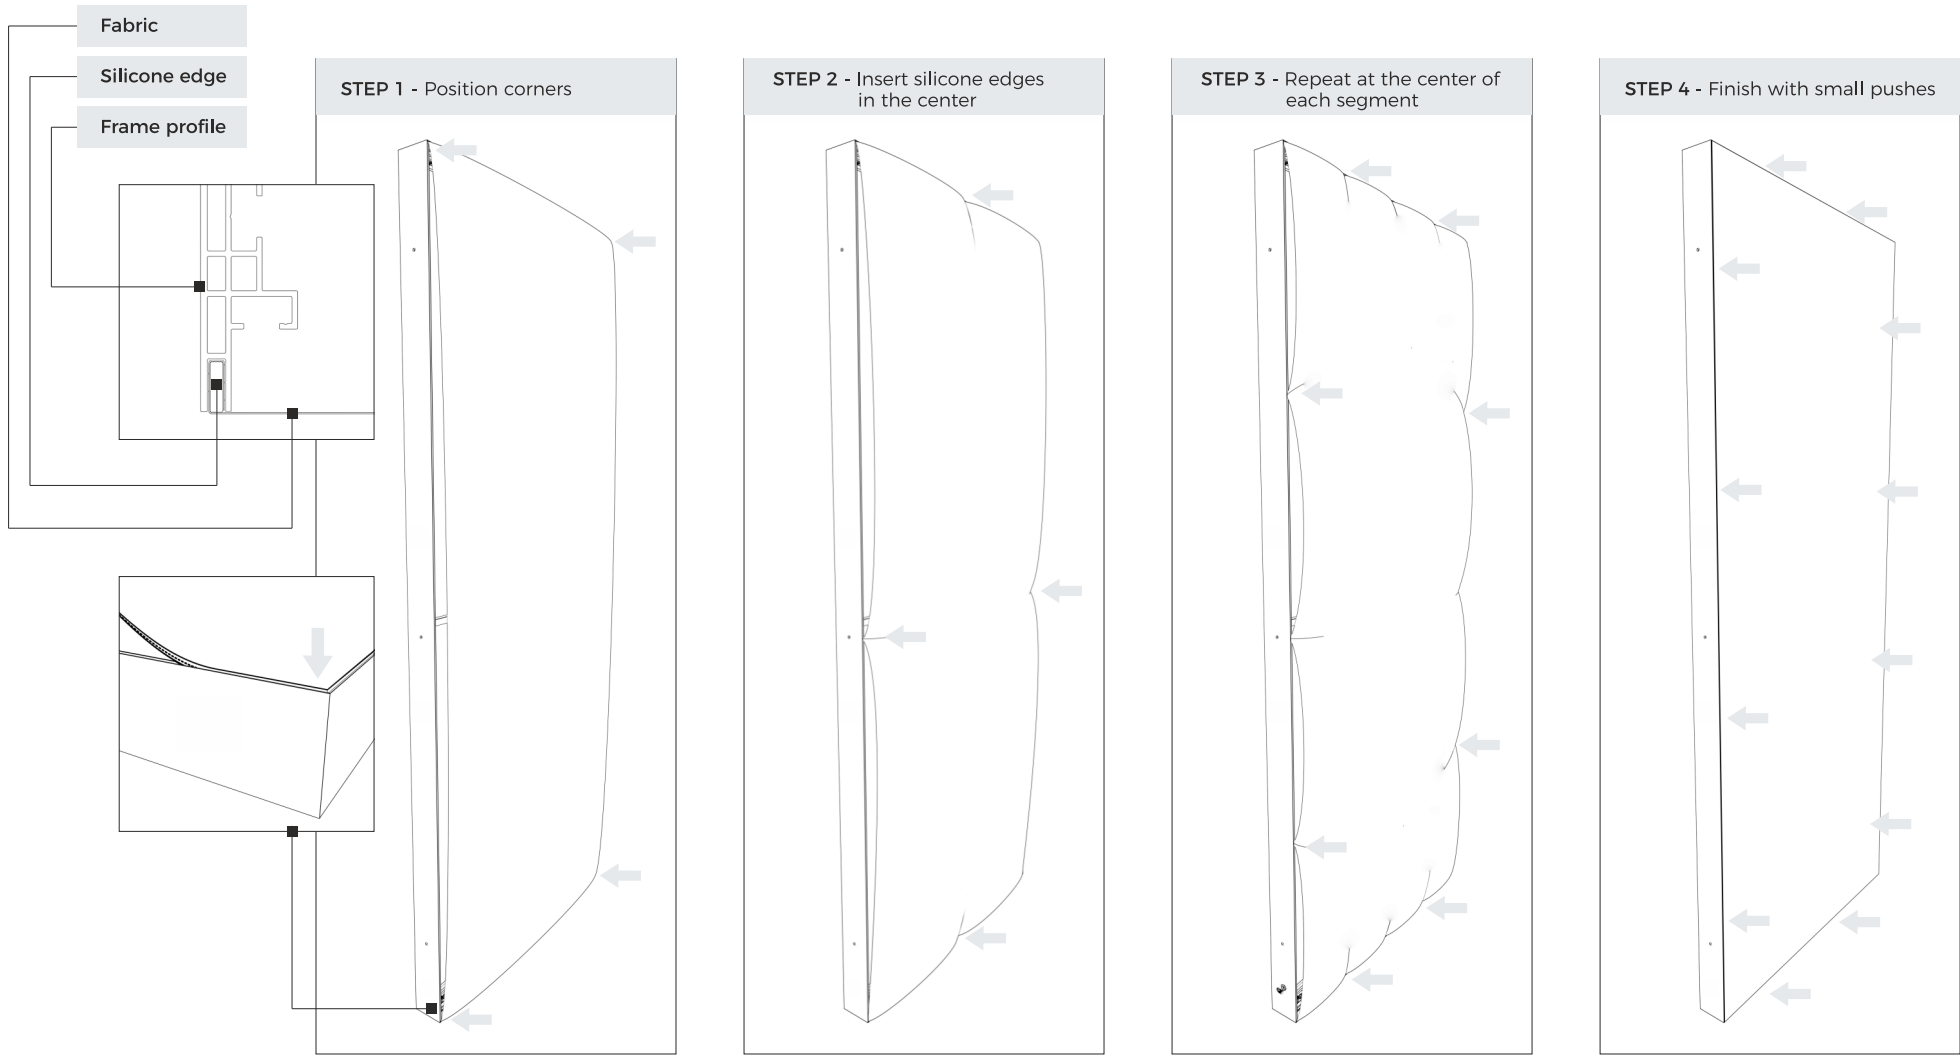

# Shelves

WALL MOUNTING - Screwing the elements for mounting on the wall

# Shelves

WALL MOUNTING - Mounting the frame on the wall

\* Before screwing to the wall, clip the fabric into frame from the side of the mounting brackets (fabric clipping manual - page 12).

\*\* Cut the fabric in the places where there are mounting pins in the wall.

# Shelves

SHELVES - Hanging shelves and accessories

3mm metal bracket

20x20mm metal square pipe

Shelf with a depth of 300mm