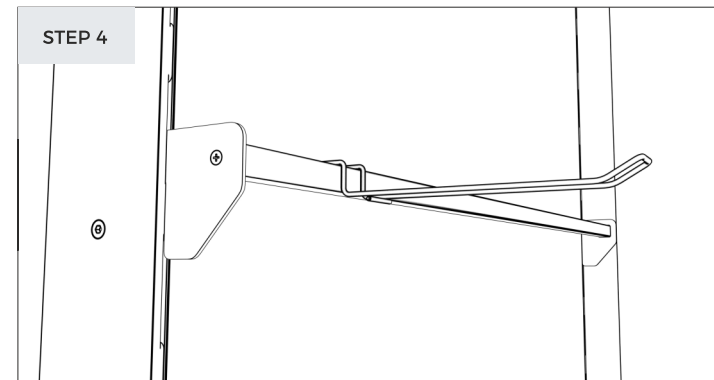

Shelves

SHELVES - Hanging shelves and accessories