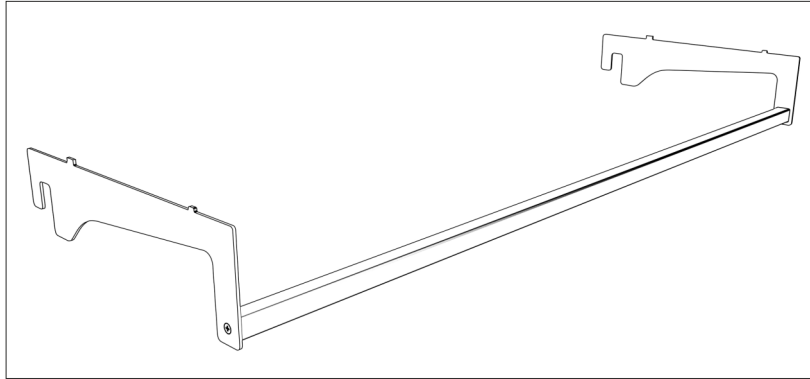

Shelves

SHELVES - Hanging shelves and accessories