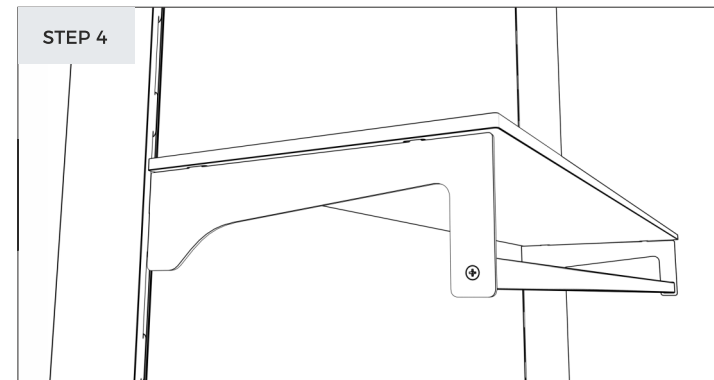

# Shelves

SHELVES - Hanging shelves and accessories

3mm metal bracket

20x20mm metal square pipe

Shelf with a depth of 300mm

# Shelves

SHELVES - Hanging shelves and accessories