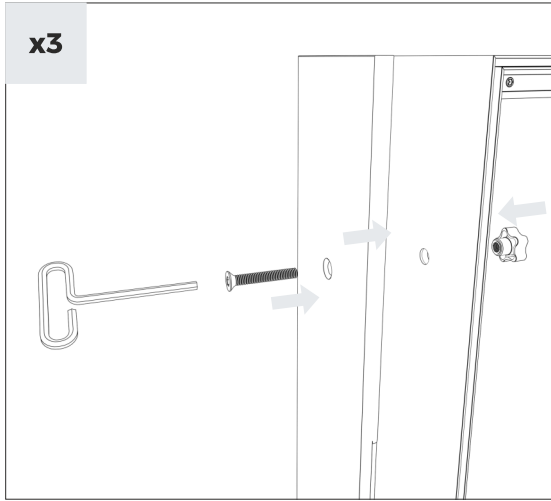

# Shelves

FRAME - Assembling the frame

# Shelves

FRAME - Connecting the power cable

\* The length of this element is equal to the length of the profile **B** and **D** (see page 2 of the manual)

# Shelves

BRACKETS - HPL rail for brackets under the shelves