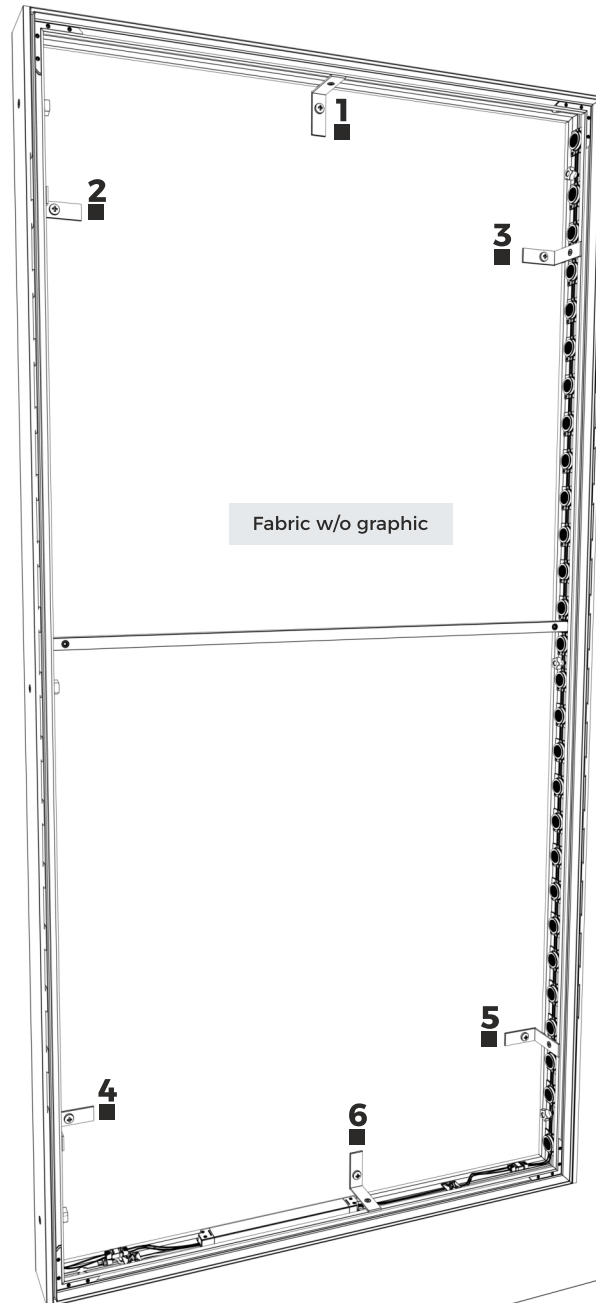

* Before screwing to the wall, clip the fabric into frame from the side of the mounting brackets (fabric clipping manual - page 12).

** Cut the fabric in the places where there are mounting pins in the wall.