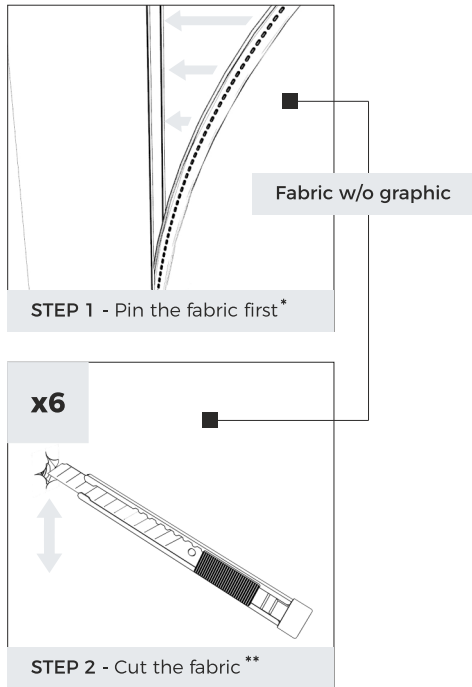

# Shelves

FRAME - Connecting the power cable

\* The length of this element is equal to the length of the profile **B** and **D** (see page 2 of the manual)

# Shelves

BRACKETS - HPL rail for brackets under the shelves

# Shelves

WALL MOUNTING - Screwing the elements for mounting on the wall

# Shelves

WALL MOUNTING - Mounting the frame on the wall

\* Before screwing to the wall, clip the fabric into frame from the side of the mounting brackets (fabric clipping manual - page 12).

\*\* Cut the fabric in the places where there are mounting pins in the wall.