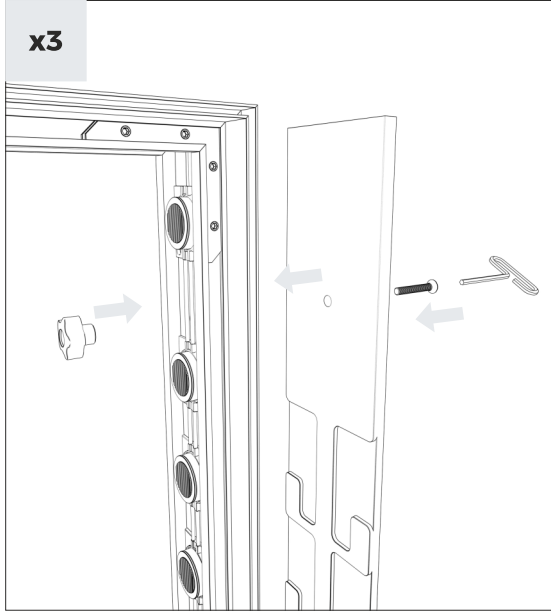

# Shelves

FRAME - Connecting the power cable

\* The length of this element is equal to the length of the profile **B** and **D** (see page 2 of the manual)

# Shelves

BRACKETS - HPL rail for brackets under the shelves

# Shelves

WALL MOUNTING - Screwing the elements for mounting on the wall