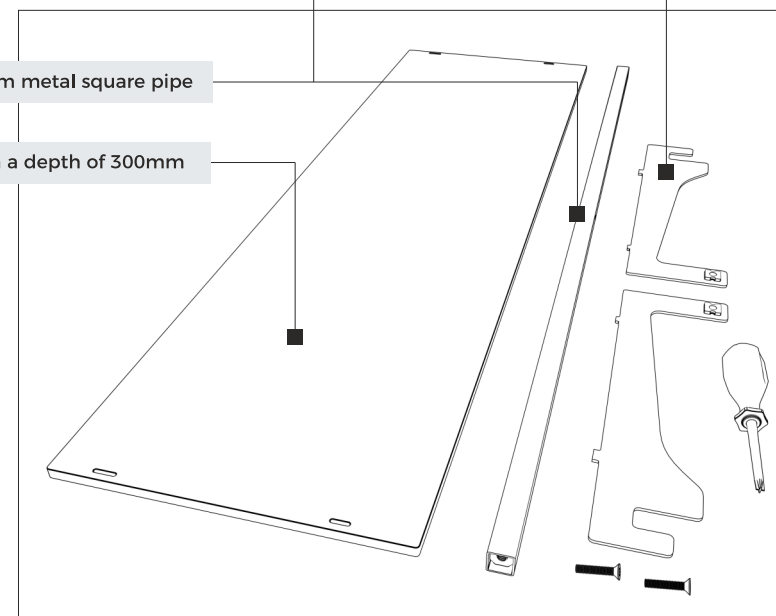

# Shelves

SHELVES - Hanging shelves and accessories

# Shelves

SHELVES - Hanging shelves and accessories

3mm metal bracket

20x20mm metal square pipe

Shelf with a depth of 300mm