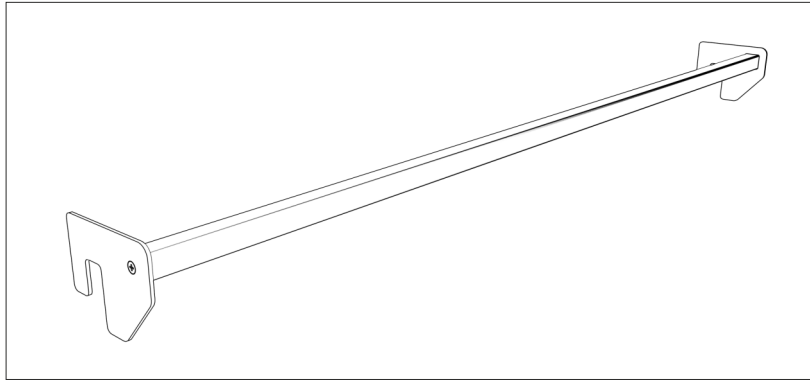

Shelves

SHELVES - Hanging shelves and accessories