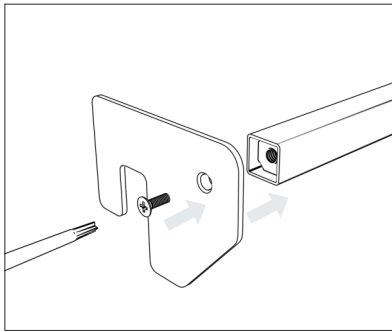

Shelves

SHELVES - Hanging shelves and accessories