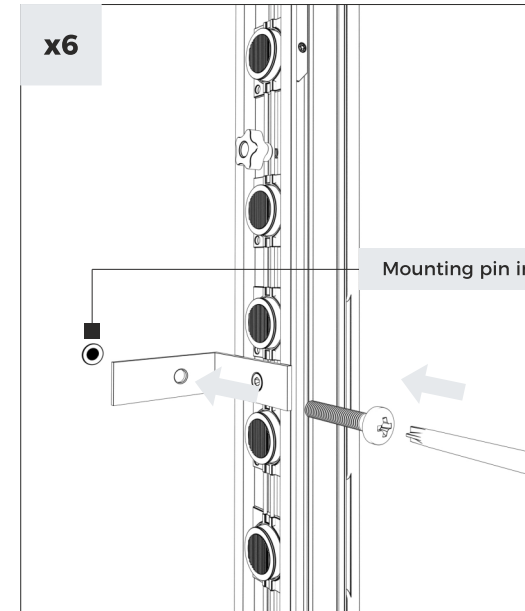

# Shelves

FRAME - Connecting the power cable

\* The length of this element is equal to the length of the profile **B** and **D** (see page 2 of the manual)

# Shelves

BRACKETS - HPL rail for brackets under the shelves

# Shelves

WALL MOUNTING - Screwing the elements for mounting on the wall

# Shelves

WALL MOUNTING - Mounting the frame on the wall

\* Before screwing to the wall, clip the fabric into frame from the side of the mounting brackets (fabric clipping manual - page 12).

\*\* Cut the fabric in the places where there are mounting pins in the wall.