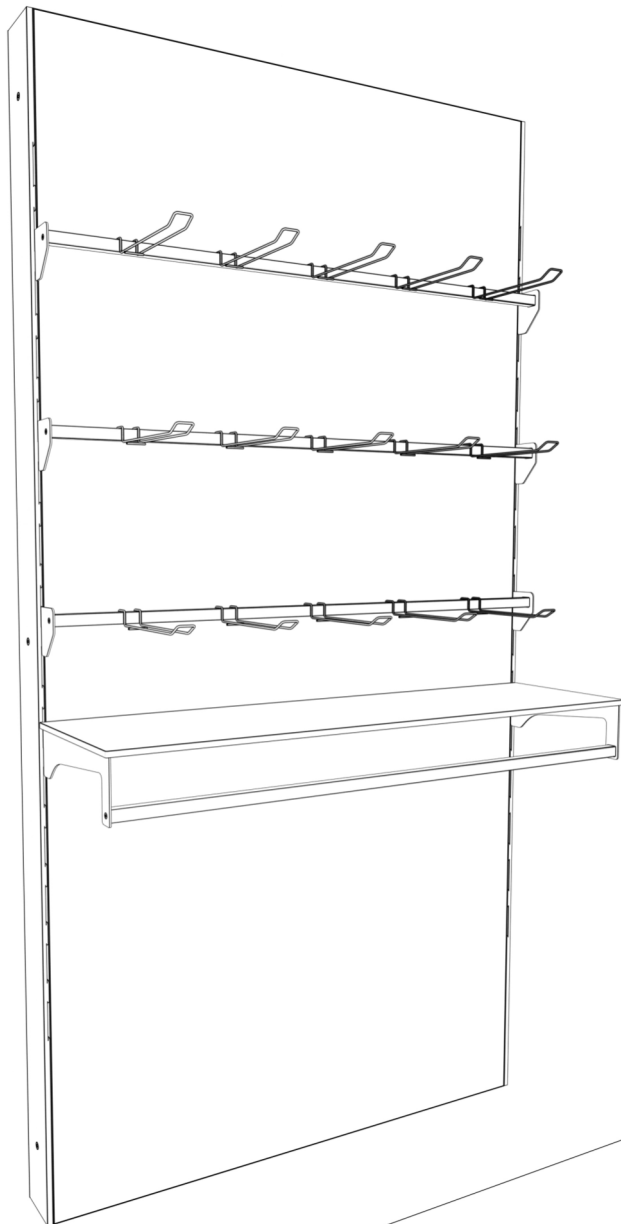

# Shelves

WALL MOUNTING - Screwing the elements for mounting on the wall

# Shelves

WALL MOUNTING - Mounting the frame on the wall

\* Before screwing to the wall, clip the fabric into frame from the side of the mounting brackets (fabric clipping manual - page 12).

\*\* Cut the fabric in the places where there are mounting pins in the wall.

# Shelves

SHELVES - Hanging shelves and accessories

# Shelves

SHELVES - Hanging shelves and accessories

3mm metal bracket

20x20mm metal square pipe

Shelf with a depth of 300mm