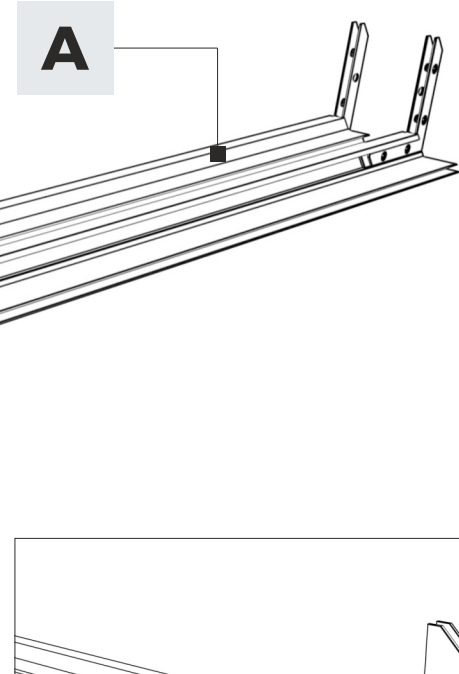

Installation guide

Included tools

M8 L=50mm

Shelves

FRAME - Set of elements for assembling the set

ATTENTION!!! - Version with the power cord connected at the top

Shelves

FRAME - Assembling the frame with HPL base

Shelves

FRAME - Assembling the frame with HPL base

Shelves

FRAME - Assembling the frame with HPL base

*ATTENTION!!! In the version with top feed, use element A.

Shelves

FRAME - Assembling the frame with HPL base

Shelves

FRAME - Assembling the frame with HPL base

Shelves

FRAME - Assembling the frame with HPL base

Shelves

FRAME - Assembling the frame with HPL base

* ATTENTION!!! In the version with top feed, use element C and turn elements B and D by 180 degrees.

Shelves

FRAME - Assembling the frame with HPL base

* The length of this element is equal to the length of the profile **B** and **D** (see page 2 of the manual)

Shelves

BRACKETS - HPL rail for brackets under the shelves