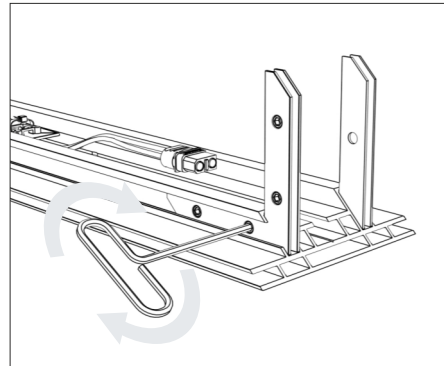

Installation guide

Included tools

M8 L=50mm

Shelves

FRAME - Set of elements for assembling the set

ATTENTION!!! - Version with the power cord connected at the top

Shelves

FRAME - Assembling the frame with HPL base

Shelves

FRAME - Assembling the frame with HPL base

Shelves

FRAME - Assembling the frame with HPL base

*ATTENTION!!! In the version with top feed, use element A.

Shelves

FRAME - Assembling the frame with HPL base

Shelves

FRAME - Assembling the frame with HPL base

Shelves

FRAME - Assembling the frame with HPL base

Shelves

FRAME - Assembling the frame with HPL base

* ATTENTION!!! In the version with top feed, use element C and turn elements B and D by 180 degrees.

Shelves

FRAME - Assembling the frame with HPL base

* The length of this element is equal to the length of the profile **B** and **D** (see page 2 of the manual)

Shelves

BRACKETS - HPL rail for brackets under the shelves