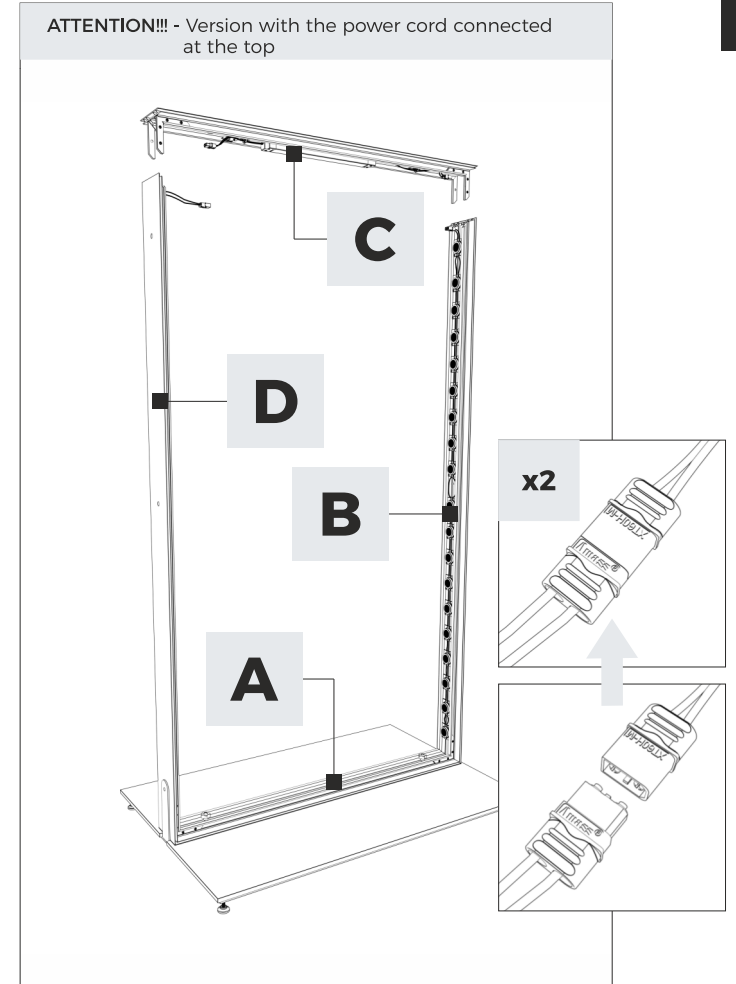

Installation guide

Included tools

M8 L=50mm

Shelves

FRAME - Set of elements for assembling the set

ATTENTION!!! - Version with the power cord connected at the top

Shelves

FRAME - Assembling the frame with HPL base

Shelves

FRAME - Assembling the frame with HPL base

Shelves

FRAME - Assembling the frame with HPL base

*ATTENTION!!! In the version with top feed, use element A.

Shelves

FRAME - Assembling the frame with HPL base

Shelves

FRAME - Assembling the frame with HPL base

Shelves

FRAME - Assembling the frame with HPL base

Shelves

FRAME - Assembling the frame with HPL base

* ATTENTION!!! In the version with top feed, use element C and turn elements B and D by 180 degrees.

Shelves

FRAME - Assembling the frame with HPL base

* The length of this element is equal to the length of the profile **B** and **D** (see page 2 of the manual)

Shelves

BRACKETS - HPL rail for brackets under the shelves