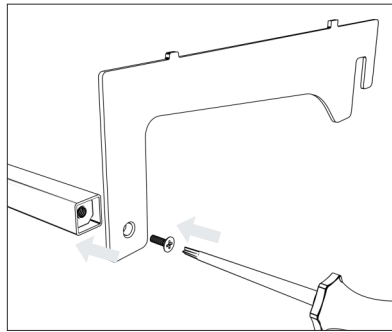

Shelves

FRAME - Assembling the frame with HPL base

* The length of this element is equal to the length of the profile **B** and **D** (see page 2 of the manual)

Shelves

BRACKETS - HPL rail for brackets under the shelves

Shelves

SHELVES - Hanging shelves and accessories

Shelves

SHELVES - Hanging shelves and accessories

Shelves

SHELVES - Hanging shelves and accessories

Shelves

SHELVES - Hanging shelves and accessories

3mm metal bracket

20x20mm metal square pipe

3mm metal bracket

Shelves

SHELVES - Hanging shelves and accessories

Shelves

SHELVES - Hanging shelves and accessories