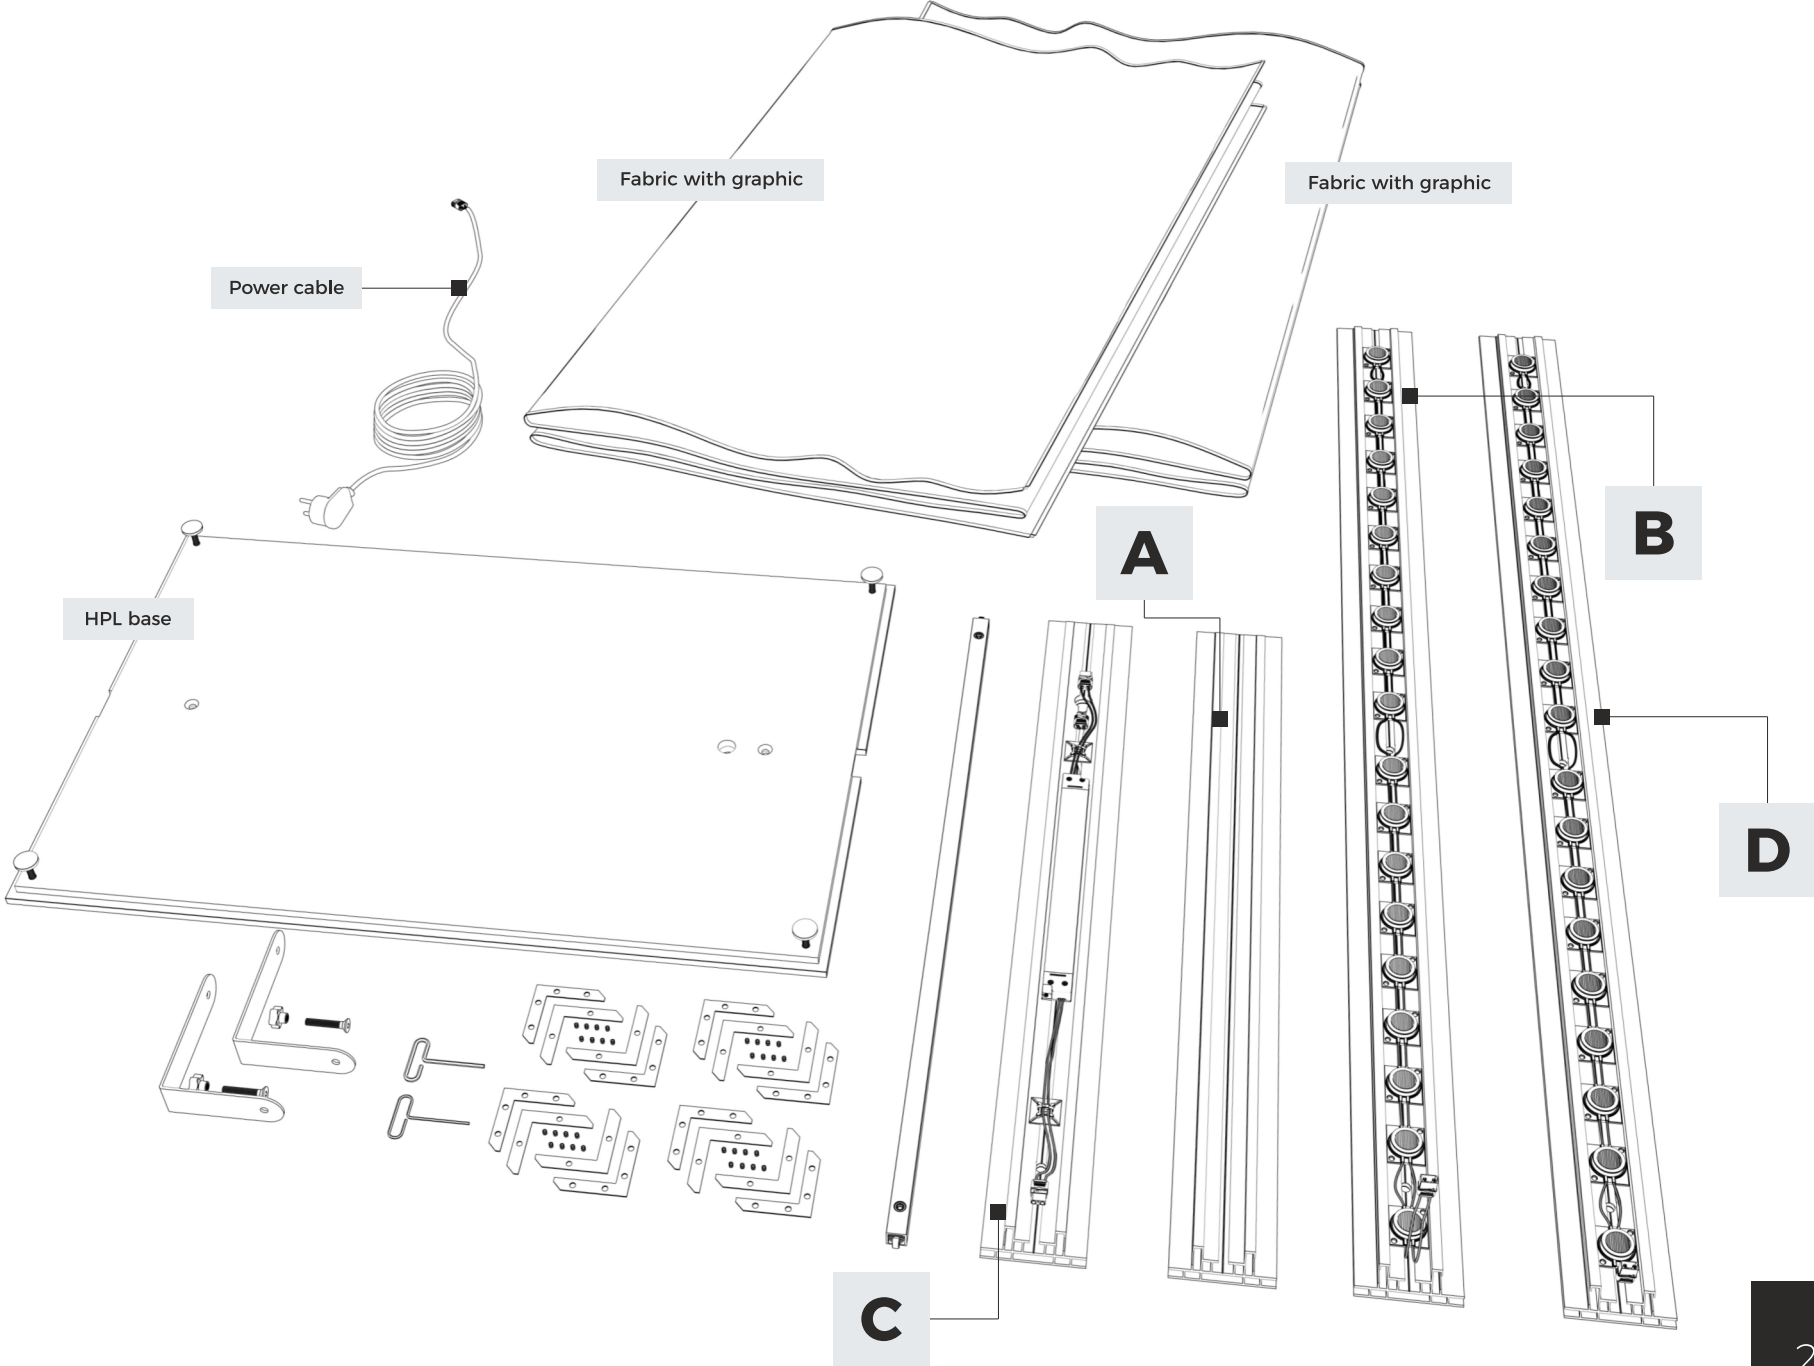

Installation guide

Included tools

M8 L=50mm

Shelves

FRAME - Set of elements for assembling the set

ATTENTION!!! - Version with the power cord connected at the top

Shelves

FRAME - Assembling the frame with HPL base

Shelves

FRAME - Assembling the frame with HPL base

Shelves

FRAME - Assembling the frame with HPL base

*ATTENTION!!! In the version with top feed, use element A.

Shelves

FRAME - Assembling the frame with HPL base

Shelves

FRAME - Assembling the frame with HPL base

Shelves

FRAME - Assembling the frame with HPL base

Shelves

FRAME - Assembling the frame with HPL base

* ATTENTION!!! In the version with top feed, use element C and turn elements B and D by 180 degrees.

Shelves

FRAME - Assembling the frame with HPL base

* The length of this element is equal to the length of the profile **B** and **D** (see page 2 of the manual)

Shelves

BRACKETS - HPL rail for brackets under the shelves