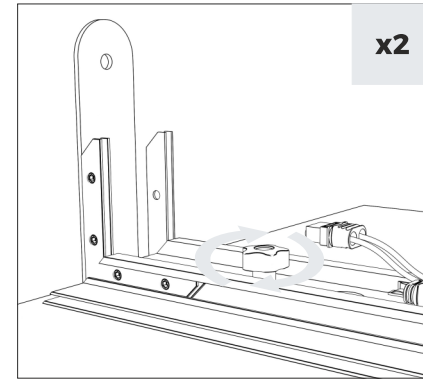

Installation guide

Included tools

M8 L=50mm

Shelves

FRAME - Set of elements for assembling the set

ATTENTION!!! - Version with the power cord connected at the top

Shelves

FRAME - Assembling the frame with HPL base

Shelves

FRAME - Assembling the frame with HPL base

Shelves

FRAME - Assembling the frame with HPL base

*ATTENTION!!! In the version with top feed, use element A.

Shelves

FRAME - Assembling the frame with HPL base

Shelves

FRAME - Assembling the frame with HPL base

Shelves

FRAME - Assembling the frame with HPL base

Shelves

FRAME - Assembling the frame with HPL base

* ATTENTION!!! In the version with top feed, use element C and turn elements B and D by 180 degrees.

Shelves

FRAME - Assembling the frame with HPL base

* The length of this element is equal to the length of the profile **B** and **D** (see page 2 of the manual)

Shelves

BRACKETS - HPL rail for brackets under the shelves