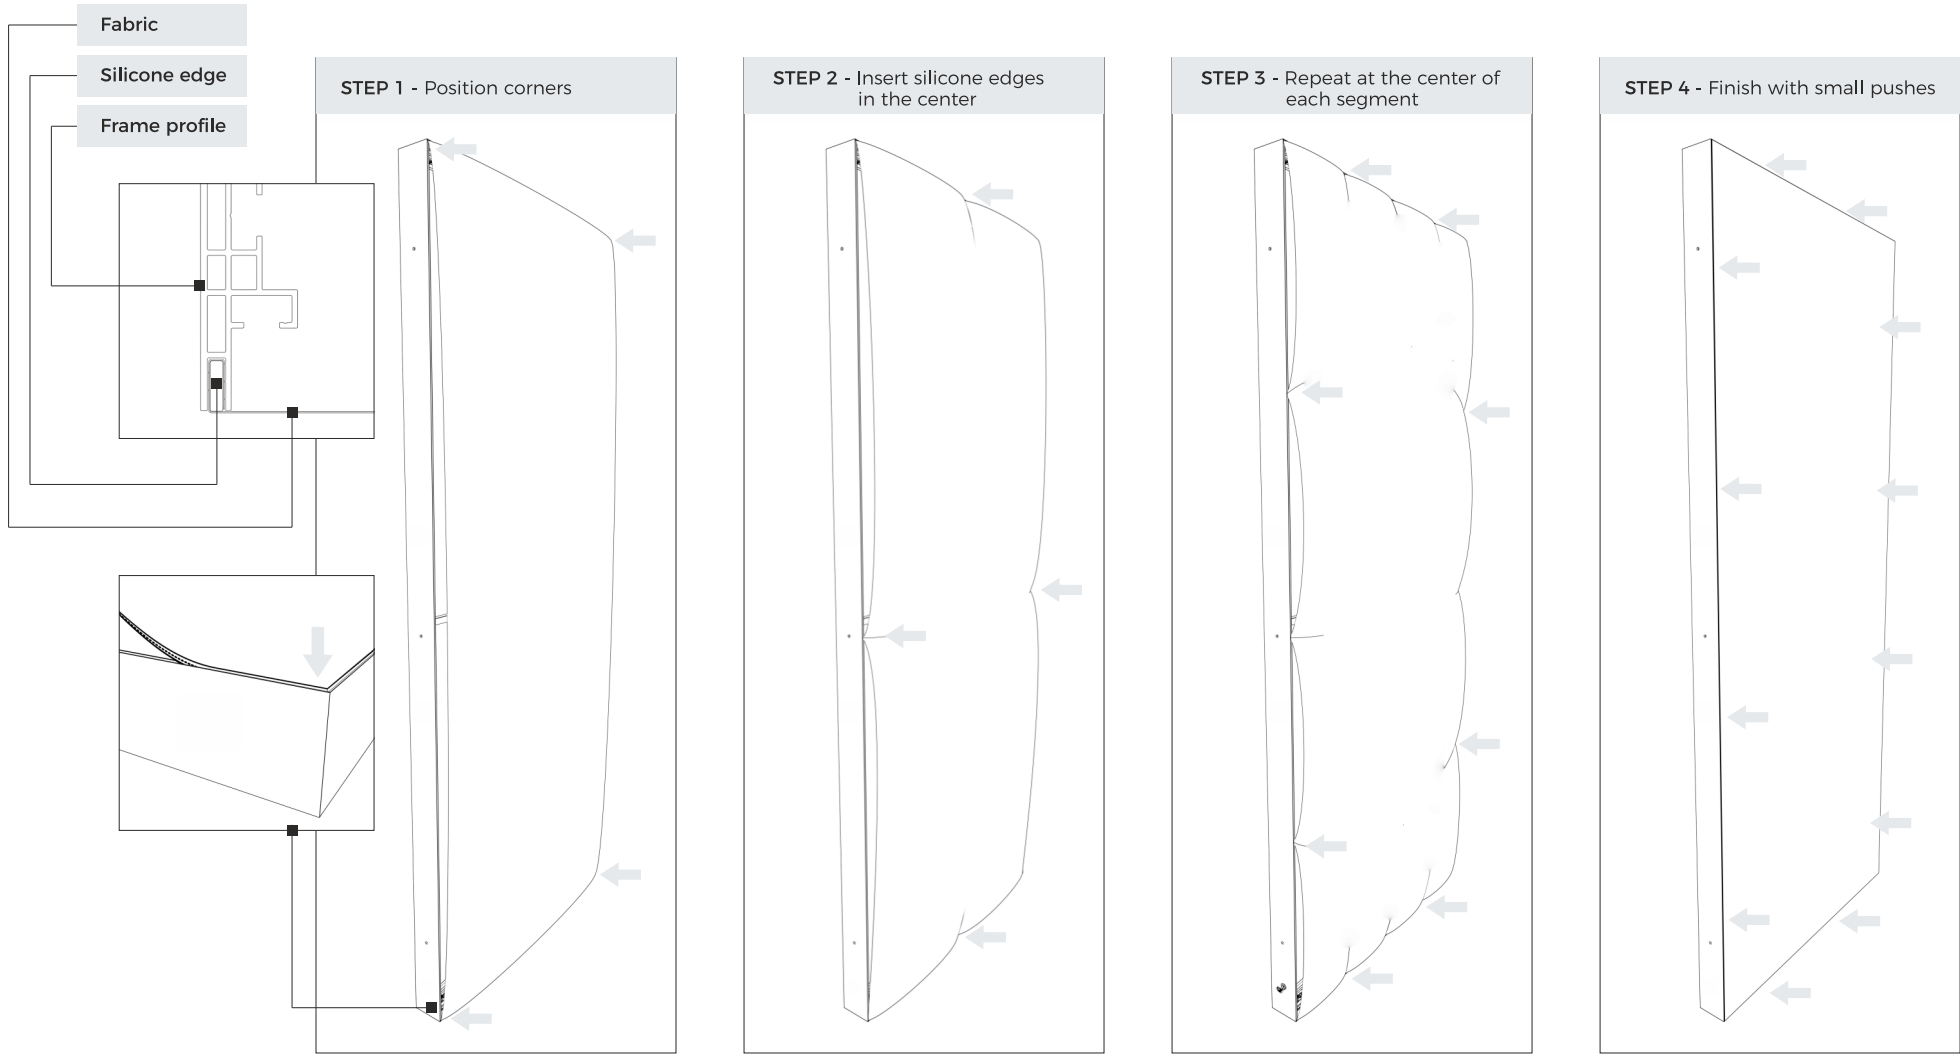

Shelves

FRAME - Assembling the frame with HPL base

Shelves

FRAME - Assembling the frame with HPL base

Shelves

FRAME - Assembling the frame with HPL base

* ATTENTION!!! In the version with top feed, use element C and turn elements B and D by 180 degrees.

Shelves

FRAME - Assembling the frame with HPL base

* The length of this element is equal to the length of the profile **B** and **D** (see page 2 of the manual)

Shelves

BRACKETS - HPL rail for brackets under the shelves

Shelves

SHELVES - Hanging shelves and accessories

Shelves

SHELVES - Hanging shelves and accessories

Shelves

SHELVES - Hanging shelves and accessories

Shelves

SHELVES - Hanging shelves and accessories