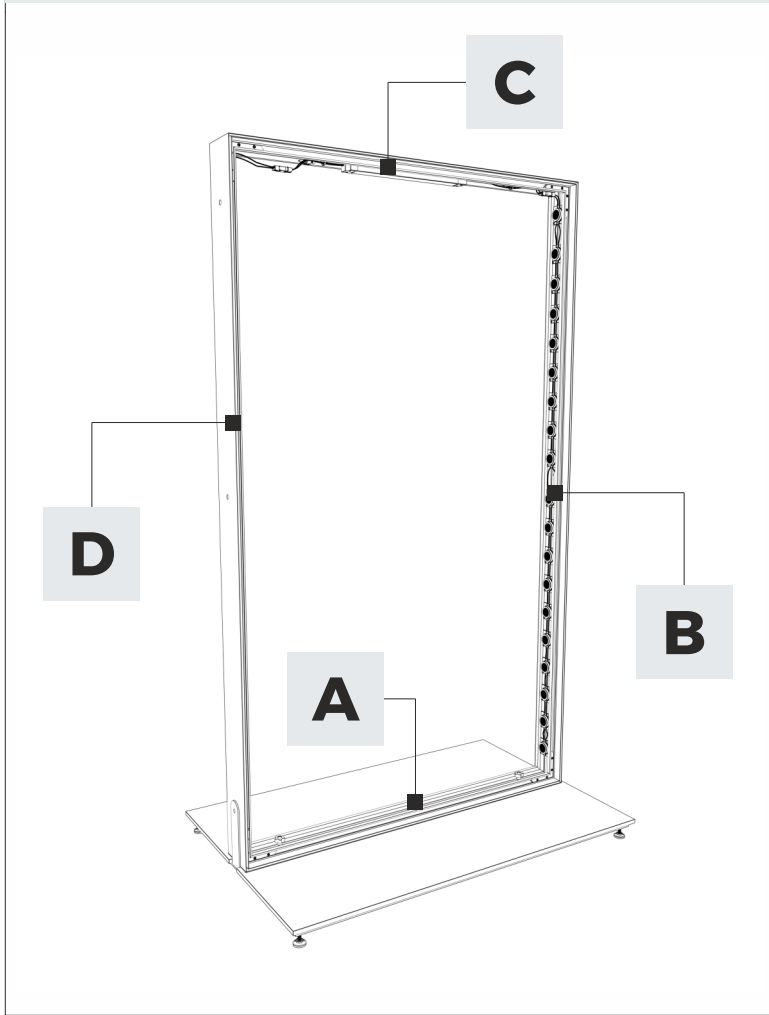

Installation guide

Included tools

M8 L=50mm

Shelves

FRAME - Set of elements for assembling the set

ATTENTION!!! - Version with the power cord connected at the top

Shelves

FRAME - Assembling the frame with HPL base

Shelves

FRAME - Assembling the frame with HPL base

Shelves

FRAME - Assembling the frame with HPL base

*ATTENTION!!! In the version with top feed, use element A.

Shelves

FRAME - Assembling the frame with HPL base

Shelves

FRAME - Assembling the frame with HPL base

Shelves

FRAME - Assembling the frame with HPL base

Shelves

FRAME - Assembling the frame with HPL base

* ATTENTION!!! In the version with top feed, use element C and turn elements B and D by 180 degrees.

Shelves

FRAME - Assembling the frame with HPL base

* The length of this element is equal to the length of the profile **B** and **D** (see page 2 of the manual)

Shelves

BRACKETS - HPL rail for brackets under the shelves