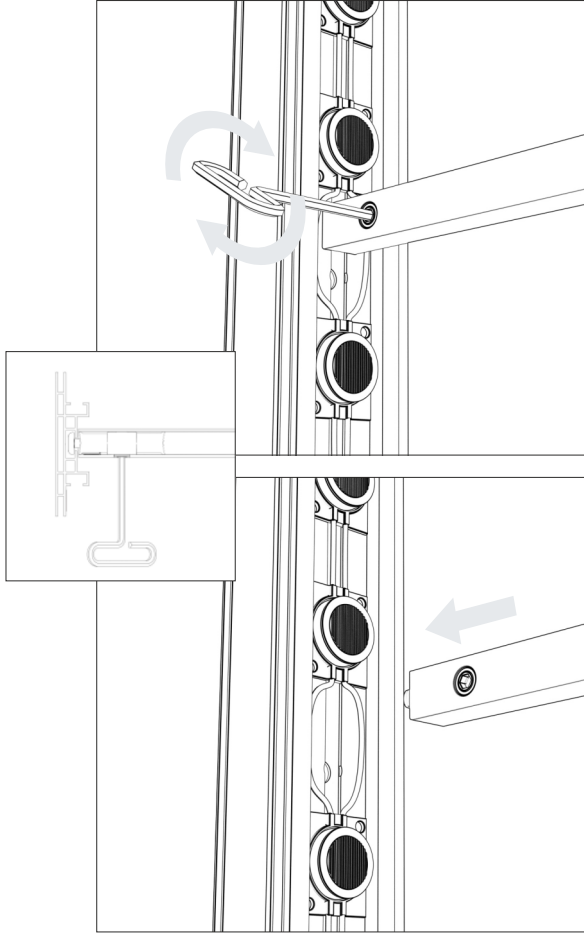

Installation guide

Included tools

M8 L=50mm

Shelves

FRAME - Set of elements for assembling the set

ATTENTION!!! - Version with the power cord connected at the top

Shelves

FRAME - Assembling the frame with HPL base

Shelves

FRAME - Assembling the frame with HPL base

Shelves

FRAME - Assembling the frame with HPL base

*ATTENTION!!! In the version with top feed, use element A.

Shelves

FRAME - Assembling the frame with HPL base

Shelves

FRAME - Assembling the frame with HPL base

Shelves

FRAME - Assembling the frame with HPL base

Shelves

FRAME - Assembling the frame with HPL base

* ATTENTION!!! In the version with top feed, use element C and turn elements B and D by 180 degrees.

Shelves

FRAME - Assembling the frame with HPL base

* The length of this element is equal to the length of the profile **B** and **D** (see page 2 of the manual)

Shelves

BRACKETS - HPL rail for brackets under the shelves