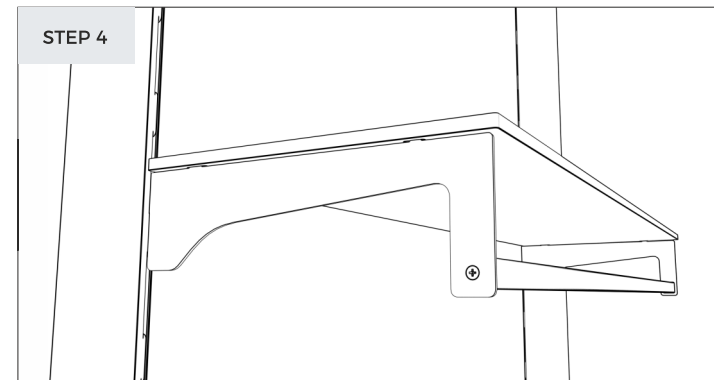

Shelves

FRAME - Assembling the frame with HPL base

* The length of this element is equal to the length of the profile **B** and **D** (see page 2 of the manual)

Shelves

BRACKETS - HPL rail for brackets under the shelves

Shelves

SHELVES - Hanging shelves and accessories

Shelves

SHELVES - Hanging shelves and accessories

Shelves

SHELVES - Hanging shelves and accessories

Shelves

SHELVES - Hanging shelves and accessories

3mm metal bracket

20x20mm metal square pipe

3mm metal bracket

Shelves

SHELVES - Hanging shelves and accessories

Shelves

SHELVES - Hanging shelves and accessories