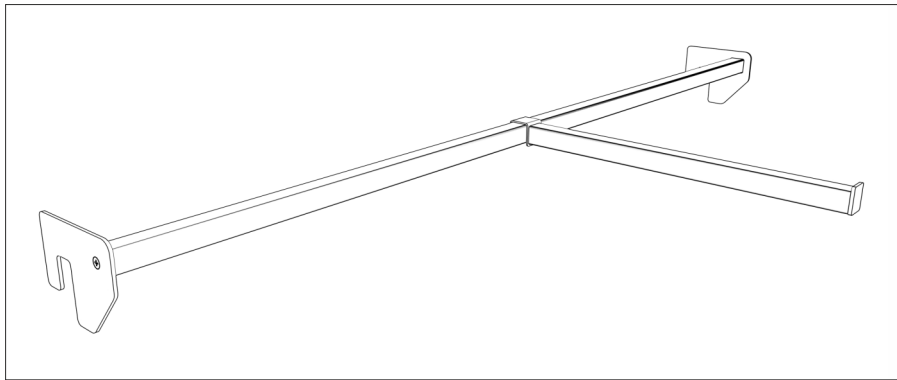

Shelves

FRAME - Assembling the frame with HPL base

* The length of this element is equal to the length of the profile **B** and **D** (see page 2 of the manual)

Shelves

BRACKETS - HPL rail for brackets under the shelves

Shelves

SHELVES - Hanging shelves and accessories

Shelves

SHELVES - Hanging shelves and accessories

Shelves

SHELVES - Hanging shelves and accessories

Shelves

SHELVES - Hanging shelves and accessories

3mm metal bracket

20x20mm metal square pipe

3mm metal bracket

Shelves

SHELVES - Hanging shelves and accessories

Shelves

SHELVES - Hanging shelves and accessories