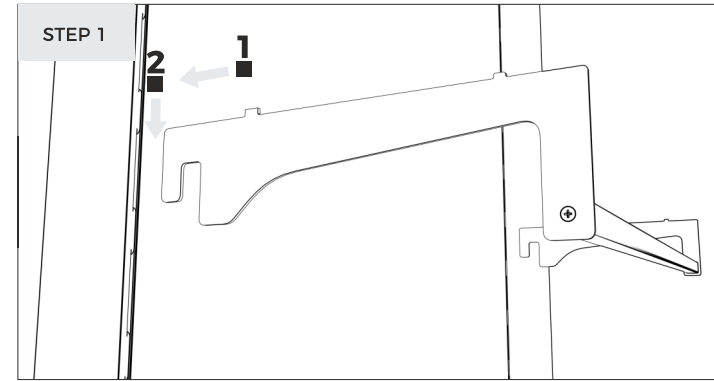

Shelves

FRAME - Assembling the frame with HPL base

* The length of this element is equal to the length of the profile **B** and **D** (see page 2 of the manual)

Shelves

BRACKETS - HPL rail for brackets under the shelves

Shelves

SHELVES - Hanging shelves and accessories

Shelves

SHELVES - Hanging shelves and accessories

Shelves

SHELVES - Hanging shelves and accessories

Shelves

SHELVES - Hanging shelves and accessories

3mm metal bracket

20x20mm metal square pipe

3mm metal bracket

Shelves

SHELVES - Hanging shelves and accessories

Shelves

SHELVES - Hanging shelves and accessories