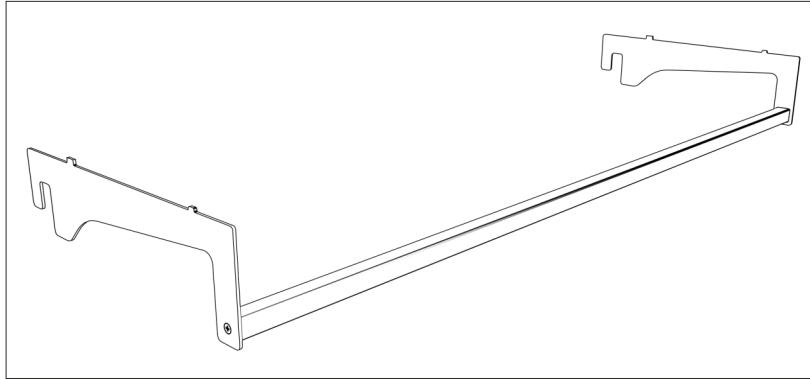

Shelves

FRAME - Assembling the frame with HPL base

* The length of this element is equal to the length of the profile **B** and **D** (see page 2 of the manual)

Shelves

BRACKETS - HPL rail for brackets under the shelves

Shelves

SHELVES - Hanging shelves and accessories

Shelves

SHELVES - Hanging shelves and accessories

Shelves

SHELVES - Hanging shelves and accessories

Shelves

SHELVES - Hanging shelves and accessories

3mm metal bracket

20x20mm metal square pipe

3mm metal bracket

Shelves

SHELVES - Hanging shelves and accessories

Shelves

SHELVES - Hanging shelves and accessories