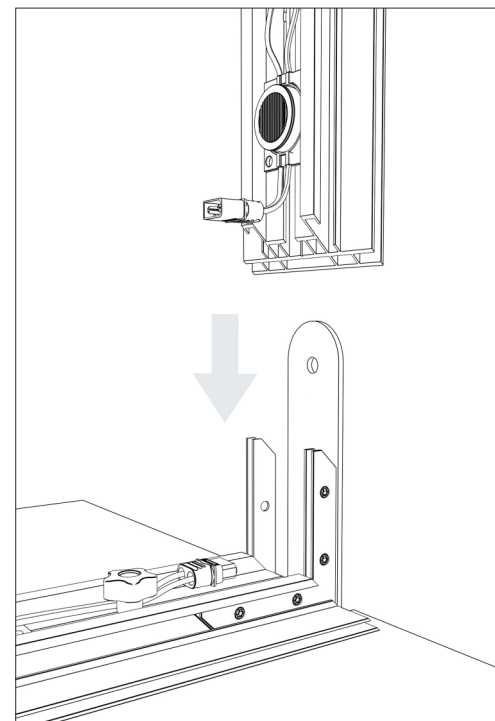

Installation guide

Included tools

M8 L=50mm

Shelves

FRAME - Set of elements for assembling the set

ATTENTION!!! - Version with the power cord connected at the top

Shelves

FRAME - Assembling the frame with HPL base

Shelves

FRAME - Assembling the frame with HPL base

Shelves

FRAME - Assembling the frame with HPL base

*ATTENTION!!! In the version with top feed, use element A.

Shelves

FRAME - Assembling the frame with HPL base

Shelves

FRAME - Assembling the frame with HPL base

Shelves

FRAME - Assembling the frame with HPL base

Shelves

FRAME - Assembling the frame with HPL base

* ATTENTION!!! In the version with top feed, use element C and turn elements B and D by 180 degrees.

Shelves

FRAME - Assembling the frame with HPL base

* The length of this element is equal to the length of the profile **B** and **D** (see page 2 of the manual)

Shelves

BRACKETS - HPL rail for brackets under the shelves