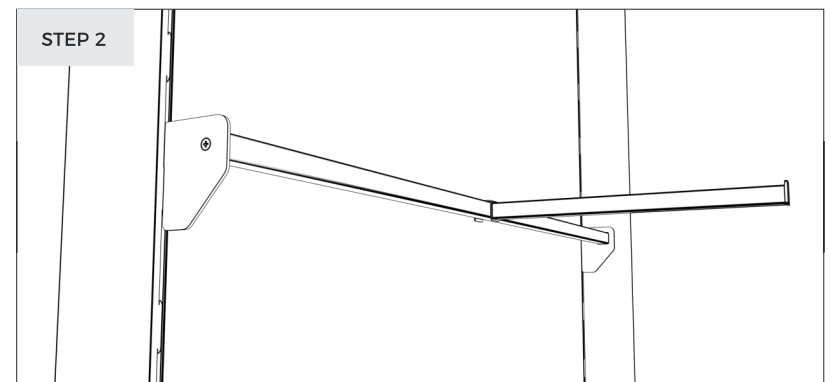

Shelves

FRAME - Assembling the frame with HPL base

* The length of this element is equal to the length of the profile **B** and **D** (see page 2 of the manual)

Shelves

BRACKETS - HPL rail for brackets under the shelves

Shelves

SHELVES - Hanging shelves and accessories

Shelves

SHELVES - Hanging shelves and accessories

Shelves

SHELVES - Hanging shelves and accessories

Shelves

SHELVES - Hanging shelves and accessories

3mm metal bracket

20x20mm metal square pipe

3mm metal bracket

Shelves

SHELVES - Hanging shelves and accessories

Shelves

SHELVES - Hanging shelves and accessories