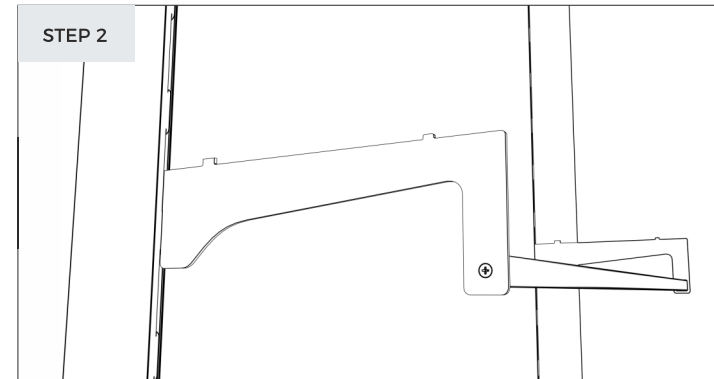

Shelves

FRAME - Assembling the frame with HPL base

* The length of this element is equal to the length of the profile **B** and **D** (see page 2 of the manual)

Shelves

BRACKETS - HPL rail for brackets under the shelves

Shelves

SHELVES - Hanging shelves and accessories

Shelves

SHELVES - Hanging shelves and accessories

Shelves

SHELVES - Hanging shelves and accessories

Shelves

SHELVES - Hanging shelves and accessories

3mm metal bracket

20x20mm metal square pipe

3mm metal bracket

Shelves

SHELVES - Hanging shelves and accessories

Shelves

SHELVES - Hanging shelves and accessories