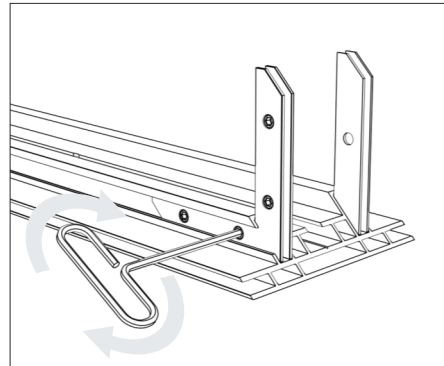

Installation guide

Included tools

M8 L=50mm

Shelves

FRAME - Set of elements for assembling the set

ATTENTION!!! - Version with the power cord connected at the top

Shelves

FRAME - Assembling the frame with HPL base

Shelves

FRAME - Assembling the frame with HPL base

Shelves

FRAME - Assembling the frame with HPL base

*ATTENTION!!! In the version with top feed, use element A.

Shelves

FRAME - Assembling the frame with HPL base

Shelves

FRAME - Assembling the frame with HPL base

Shelves

FRAME - Assembling the frame with HPL base

Shelves

FRAME - Assembling the frame with HPL base

* ATTENTION!!! In the version with top feed, use element C and turn elements B and D by 180 degrees.

Shelves

FRAME - Assembling the frame with HPL base

* The length of this element is equal to the length of the profile **B** and **D** (see page 2 of the manual)

Shelves

BRACKETS - HPL rail for brackets under the shelves