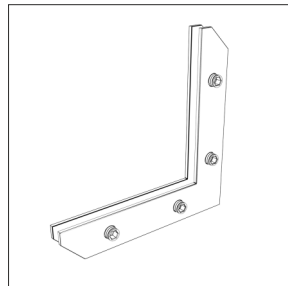

Installation guide

Included tools

M8 L=50mm

Shelves

FRAME - Set of elements for assembling the set

ATTENTION!!! - Version with the power cord connected at the top

Shelves

FRAME - Assembling the frame with HPL base

Shelves

FRAME - Assembling the frame with HPL base

Shelves

FRAME - Assembling the frame with HPL base

*ATTENTION!!! In the version with top feed, use element A.

Shelves

FRAME - Assembling the frame with HPL base

Shelves

FRAME - Assembling the frame with HPL base

Shelves

FRAME - Assembling the frame with HPL base

Shelves

FRAME - Assembling the frame with HPL base

* ATTENTION!!! In the version with top feed, use element C and turn elements B and D by 180 degrees.

Shelves

FRAME - Assembling the frame with HPL base

* The length of this element is equal to the length of the profile **B** and **D** (see page 2 of the manual)

Shelves

BRACKETS - HPL rail for brackets under the shelves