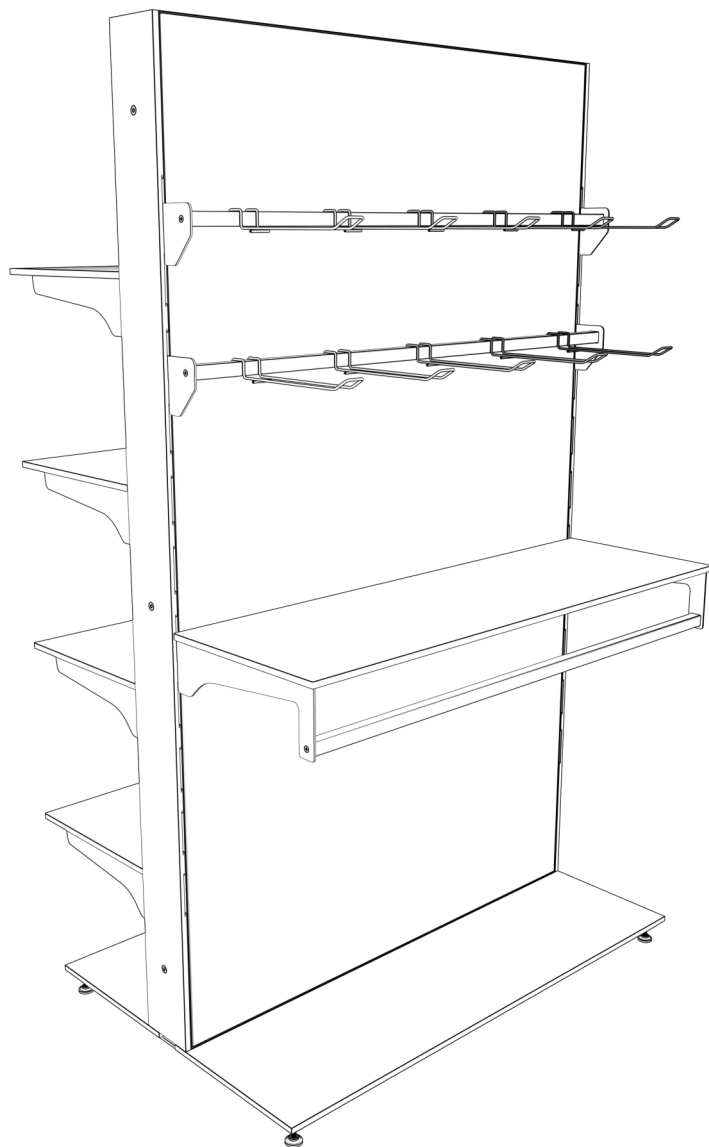

Installation guide

Included tools

M8 L=50mm

Shelves

FRAME - Set of elements for assembling the set

ATTENTION!!! - Version with the power cord connected at the top

Shelves

FRAME - Assembling the frame with HPL base

Shelves

FRAME - Assembling the frame with HPL base

* The length of this element is equal to the length of the profile **B** and **D** (see page 2 of the manual)

Shelves

BRACKETS - HPL rail for brackets under the shelves

Shelves

SHELVES - Hanging shelves and accessories

Shelves

SHELVES - Hanging shelves and accessories

Shelves

SHELVES - Hanging shelves and accessories

Shelves

SHELVES - Hanging shelves and accessories

3mm metal bracket

20x20mm metal square pipe

3mm metal bracket

Shelves

SHELVES - Hanging shelves and accessories

Shelves

SHELVES - Hanging shelves and accessories