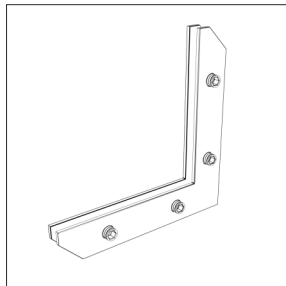

Installation guide

Included tools

M8 L=50mm

Shelves

FRAME - Set of elements for assembling the set

ATTENTION!!! - Version with the power cord connected at the top

Shelves

FRAME - Assembling the frame with HPL base

Shelves

FRAME - Assembling the frame with HPL base

Shelves

FRAME - Assembling the frame with HPL base

*ATTENTION!!! In the version with top feed, use element A.

Shelves

FRAME - Assembling the frame with HPL base

Shelves

FRAME - Assembling the frame with HPL base

Shelves

FRAME - Assembling the frame with HPL base

Shelves

FRAME - Assembling the frame with HPL base

* ATTENTION!!! In the version with top feed, use element C and turn elements B and D by 180 degrees.

Shelves

FRAME - Assembling the frame with HPL base

* The length of this element is equal to the length of the profile **B** and **D** (see page 2 of the manual)

Shelves

BRACKETS - HPL rail for brackets under the shelves