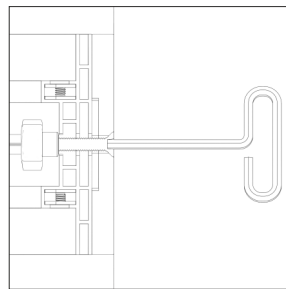

Shelves

FRAME - Assembling the frame with HPL base

Shelves

FRAME - Assembling the frame with HPL base

Shelves

FRAME - Assembling the frame with HPL base

* ATTENTION!!! In the version with top feed, use element C and turn elements B and D by 180 degrees.

Shelves

FRAME - Assembling the frame with HPL base

* The length of this element is equal to the length of the profile **B** and **D** (see page 2 of the manual)

Shelves

BRACKETS - HPL rail for brackets under the shelves