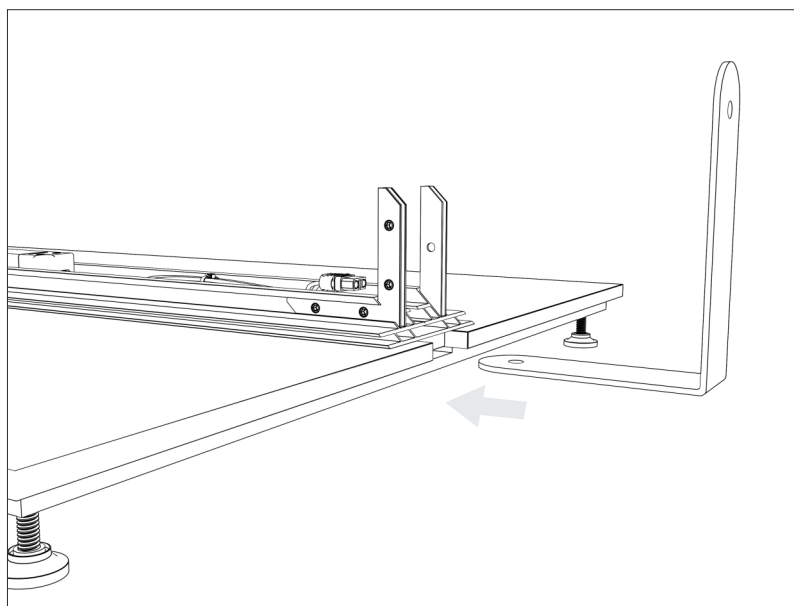

Installation guide

Included tools

M8 L=50mm

Shelves

FRAME - Set of elements for assembling the set

ATTENTION!!! - Version with the power cord connected at the top

Shelves

FRAME - Assembling the frame with HPL base

Shelves

FRAME - Assembling the frame with HPL base

Shelves

FRAME - Assembling the frame with HPL base

*ATTENTION!!! In the version with top feed, use element A.

Shelves

FRAME - Assembling the frame with HPL base

Shelves

FRAME - Assembling the frame with HPL base

Shelves

FRAME - Assembling the frame with HPL base

Shelves

FRAME - Assembling the frame with HPL base

* ATTENTION!!! In the version with top feed, use element C and turn elements B and D by 180 degrees.

Shelves

FRAME - Assembling the frame with HPL base

* The length of this element is equal to the length of the profile **B** and **D** (see page 2 of the manual)

Shelves

BRACKETS - HPL rail for brackets under the shelves