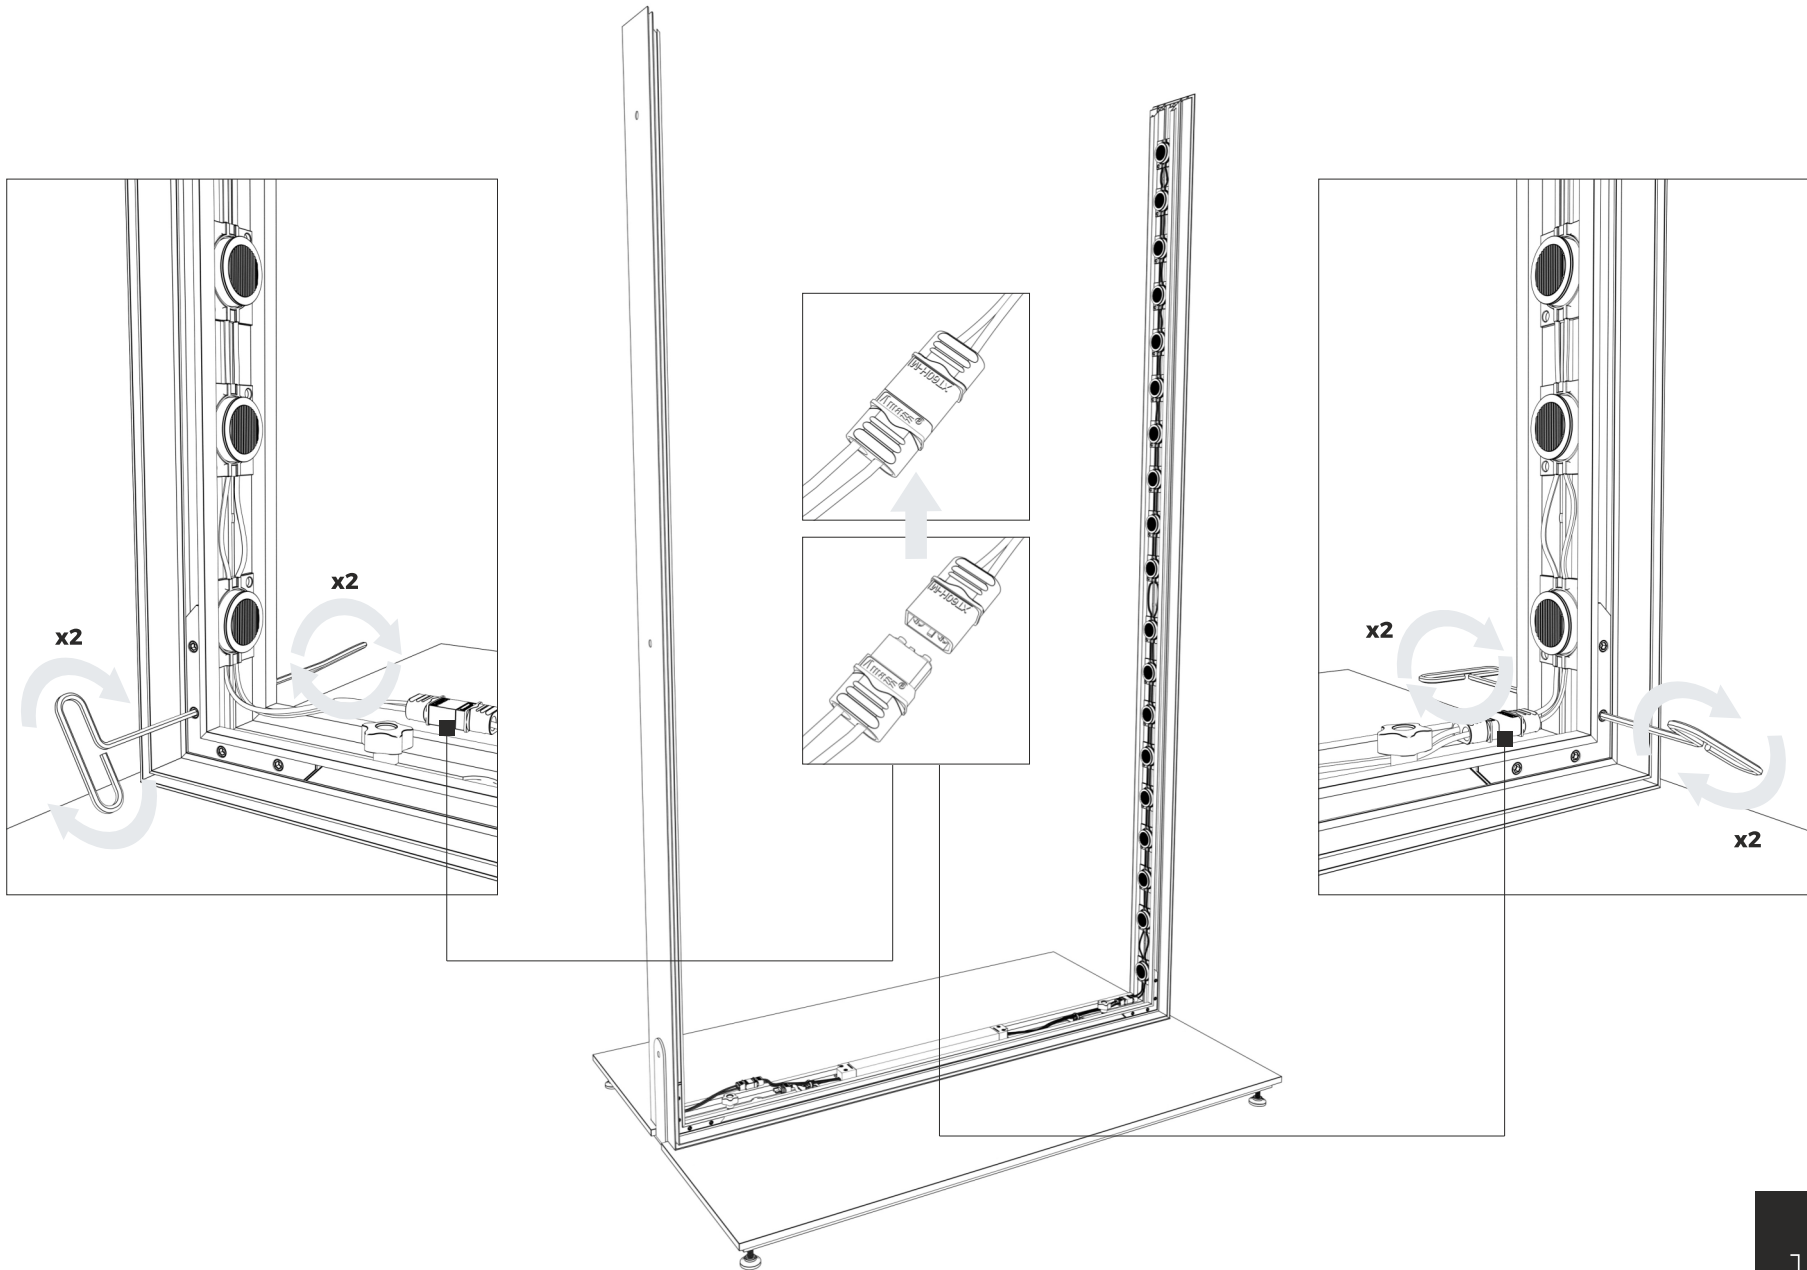

Installation guide

Included tools

M8 L=50mm

Shelves

FRAME - Set of elements for assembling the set

ATTENTION!!! - Version with the power cord connected at the top

Shelves

FRAME - Assembling the frame with HPL base

Shelves

FRAME - Assembling the frame with HPL base

Shelves

FRAME - Assembling the frame with HPL base

*ATTENTION!!! In the version with top feed, use element A.

Shelves

FRAME - Assembling the frame with HPL base

Shelves

FRAME - Assembling the frame with HPL base

Shelves

FRAME - Assembling the frame with HPL base

Shelves

FRAME - Assembling the frame with HPL base

* ATTENTION!!! In the version with top feed, use element C and turn elements B and D by 180 degrees.

Shelves

FRAME - Assembling the frame with HPL base

* The length of this element is equal to the length of the profile **B** and **D** (see page 2 of the manual)

Shelves

BRACKETS - HPL rail for brackets under the shelves