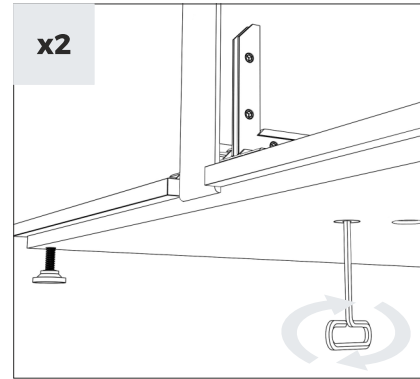

Installation guide

Included tools

M8 L=50mm

Shelves

FRAME - Set of elements for assembling the set

ATTENTION!!! - Version with the power cord connected at the top

Shelves

FRAME - Assembling the frame with HPL base

Shelves

FRAME - Assembling the frame with HPL base

Shelves

FRAME - Assembling the frame with HPL base

*ATTENTION!!! In the version with top feed, use element A.

Shelves

FRAME - Assembling the frame with HPL base

Shelves

FRAME - Assembling the frame with HPL base

Shelves

FRAME - Assembling the frame with HPL base

Shelves

FRAME - Assembling the frame with HPL base

* ATTENTION!!! In the version with top feed, use element C and turn elements B and D by 180 degrees.

Shelves

FRAME - Assembling the frame with HPL base

* The length of this element is equal to the length of the profile **B** and **D** (see page 2 of the manual)

Shelves

BRACKETS - HPL rail for brackets under the shelves