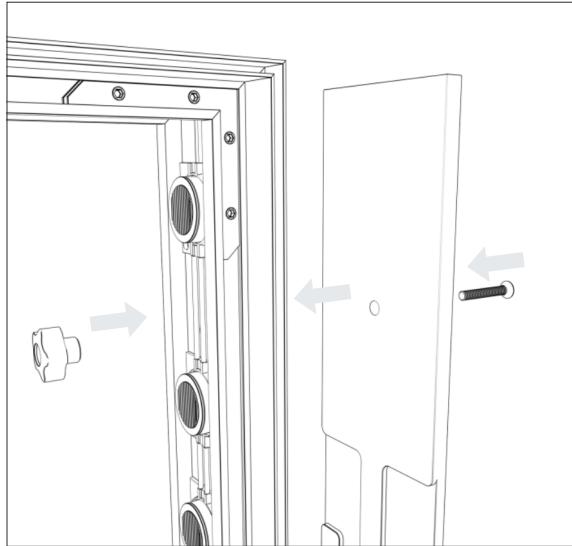

Shelves

FRAME - Assembling the frame with HPL base

Shelves

FRAME - Assembling the frame with HPL base

Shelves

FRAME - Assembling the frame with HPL base

* ATTENTION!!! In the version with top feed, use element C and turn elements B and D by 180 degrees.

Shelves

FRAME - Assembling the frame with HPL base

* The length of this element is equal to the length of the profile **B** and **D** (see page 2 of the manual)

Shelves

BRACKETS - HPL rail for brackets under the shelves

Shelves

SHELVES - Hanging shelves and accessories

Shelves

SHELVES - Hanging shelves and accessories

Shelves

SHELVES - Hanging shelves and accessories

Shelves

SHELVES - Hanging shelves and accessories