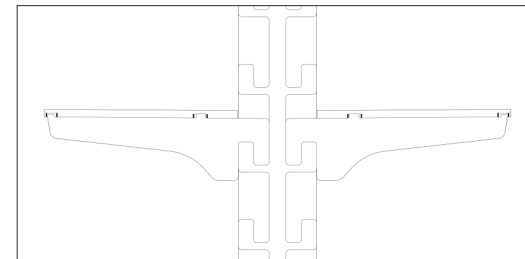

Shelves

FRAME - Assembling the frame with HPL base

Shelves

FRAME - Assembling the frame with HPL base

Shelves

FRAME - Assembling the frame with HPL base

* ATTENTION!!! In the version with top feed, use element C and turn elements B and D by 180 degrees.

Shelves

FRAME - Assembling the frame with HPL base

* The length of this element is equal to the length of the profile **B** and **D** (see page 2 of the manual)

Shelves

BRACKETS - HPL rail for brackets under the shelves

Shelves

SHELVES - Hanging shelves and accessories

Shelves

SHELVES - Hanging shelves and accessories

Shelves

SHELVES - Hanging shelves and accessories

Shelves

SHELVES - Hanging shelves and accessories