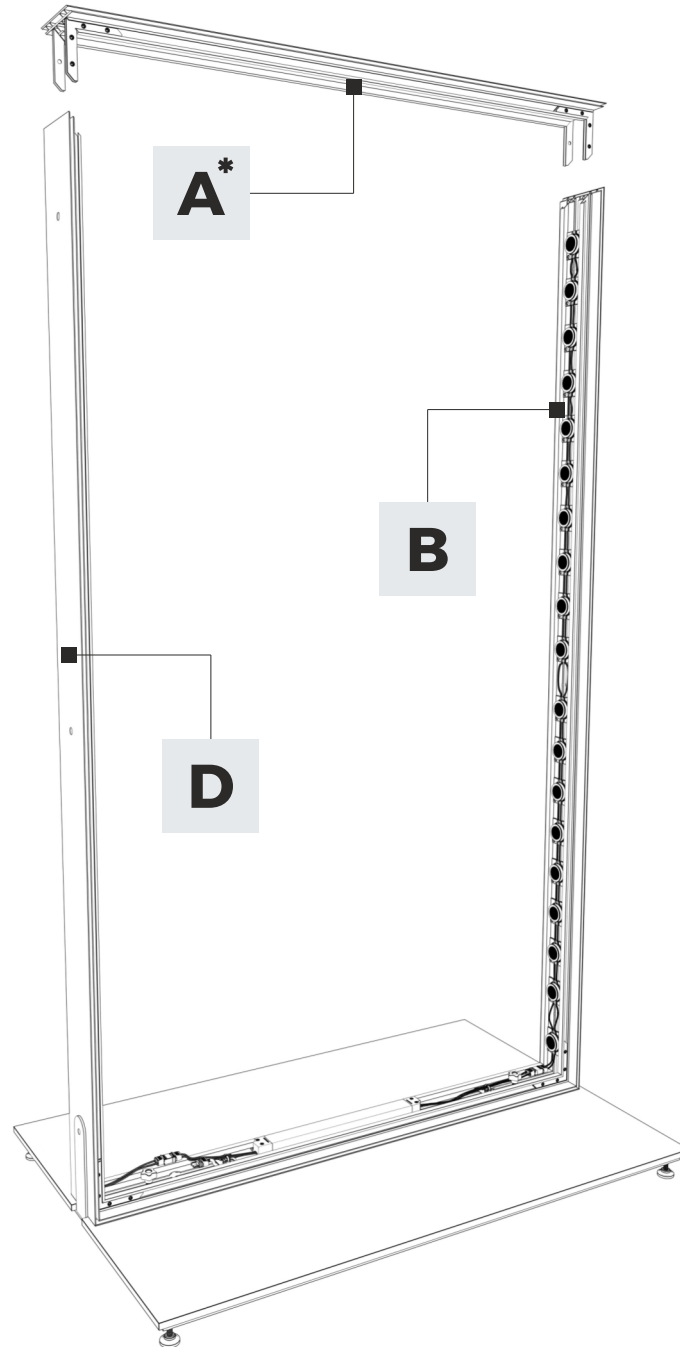

Installation guide

Included tools

M8 L=50mm

Shelves

FRAME - Set of elements for assembling the set

ATTENTION!!! - Version with the power cord connected at the top

Shelves

FRAME - Assembling the frame with HPL base

Shelves

FRAME - Assembling the frame with HPL base

Shelves

FRAME - Assembling the frame with HPL base

*ATTENTION!!! In the version with top feed, use element A.

Shelves

FRAME - Assembling the frame with HPL base

Shelves

FRAME - Assembling the frame with HPL base

Shelves

FRAME - Assembling the frame with HPL base

Shelves

FRAME - Assembling the frame with HPL base

* ATTENTION!!! In the version with top feed, use element C and turn elements B and D by 180 degrees.

Shelves

FRAME - Assembling the frame with HPL base

* The length of this element is equal to the length of the profile **B** and **D** (see page 2 of the manual)

Shelves

BRACKETS - HPL rail for brackets under the shelves