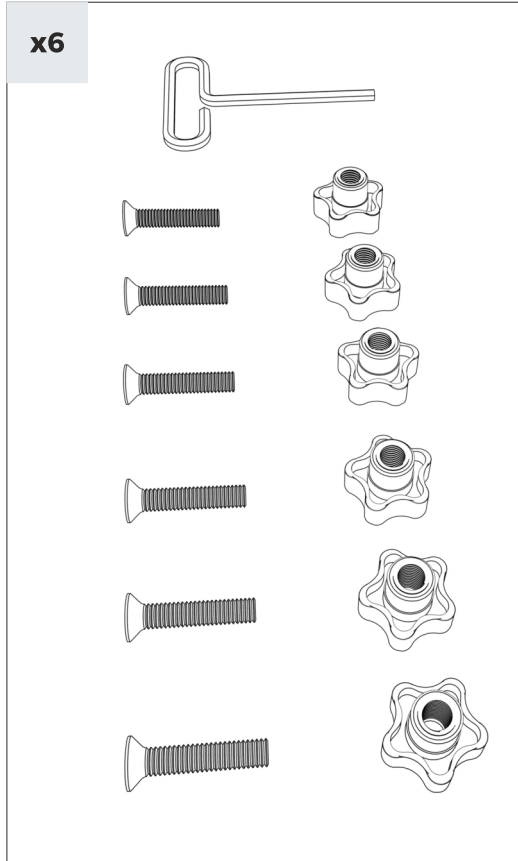

Installation guide

Included tools

M8 L=50mm

Shelves

FRAME - Set of elements for assembling the set

ATTENTION!!! - Version with the power cord connected at the top

Shelves

FRAME - Assembling the frame with HPL base

Shelves

FRAME - Assembling the frame with HPL base

Shelves

FRAME - Assembling the frame with HPL base

*ATTENTION!!! In the version with top feed, use element A.

Shelves

FRAME - Assembling the frame with HPL base

Shelves

FRAME - Assembling the frame with HPL base

Shelves

FRAME - Assembling the frame with HPL base

Shelves

FRAME - Assembling the frame with HPL base

* ATTENTION!!! In the version with top feed, use element C and turn elements B and D by 180 degrees.

Shelves

FRAME - Assembling the frame with HPL base

* The length of this element is equal to the length of the profile **B** and **D** (see page 2 of the manual)

Shelves

BRACKETS - HPL rail for brackets under the shelves