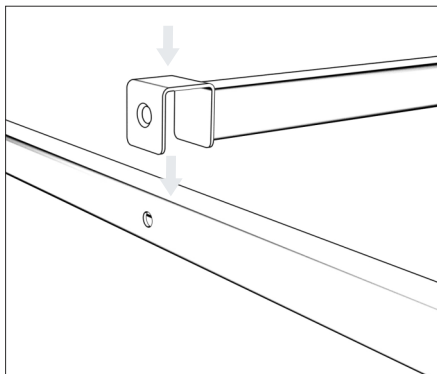

Shelves

FRAME - Assembling the frame with HPL base

* The length of this element is equal to the length of the profile **B** and **D** (see page 2 of the manual)

Shelves

BRACKETS - HPL rail for brackets under the shelves

Shelves

SHELVES - Hanging shelves and accessories

Shelves

SHELVES - Hanging shelves and accessories

Shelves

SHELVES - Hanging shelves and accessories

Shelves

SHELVES - Hanging shelves and accessories

3mm metal bracket

20x20mm metal square pipe

3mm metal bracket

Shelves

SHELVES - Hanging shelves and accessories

Shelves

SHELVES - Hanging shelves and accessories