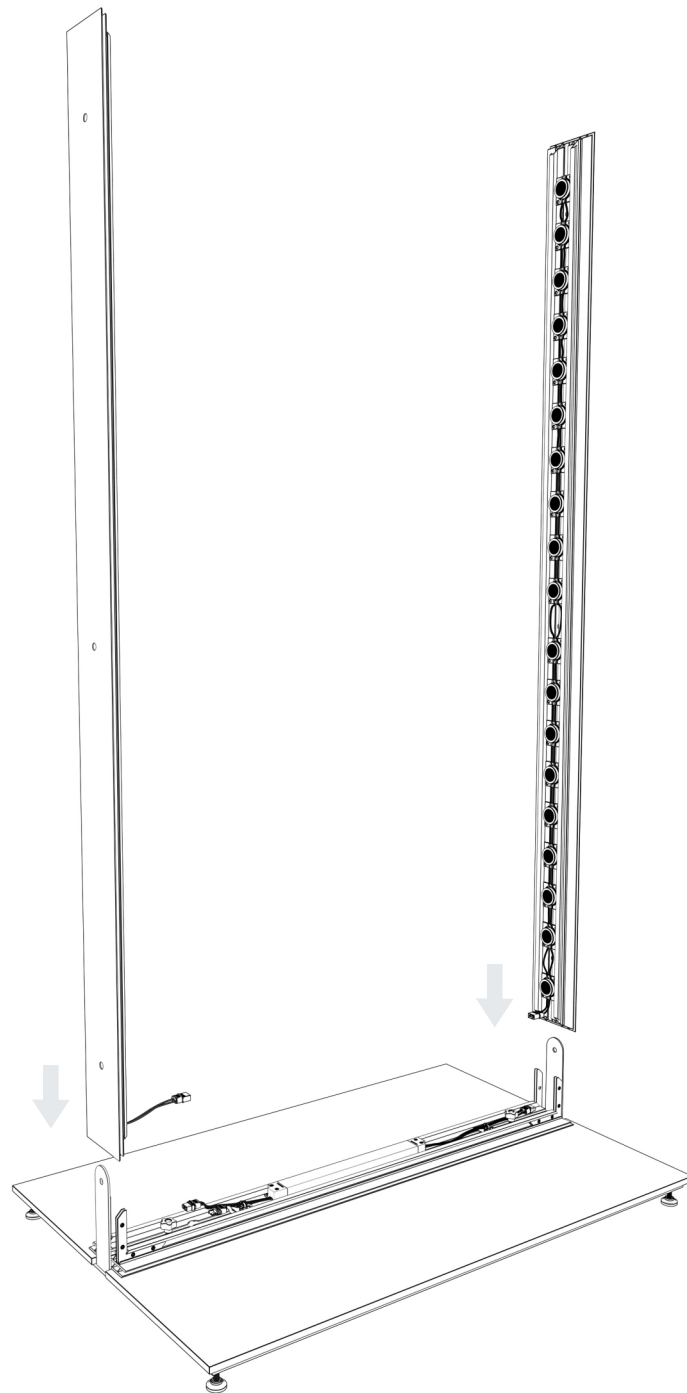

Installation guide

Included tools

M8 L=50mm

Shelves

FRAME - Set of elements for assembling the set

ATTENTION!!! - Version with the power cord connected at the top

Shelves

FRAME - Assembling the frame with HPL base

Shelves

FRAME - Assembling the frame with HPL base

Shelves

FRAME - Assembling the frame with HPL base

*ATTENTION!!! In the version with top feed, use element A.

Shelves

FRAME - Assembling the frame with HPL base

Shelves

FRAME - Assembling the frame with HPL base

Shelves

FRAME - Assembling the frame with HPL base

Shelves

FRAME - Assembling the frame with HPL base

* ATTENTION!!! In the version with top feed, use element C and turn elements B and D by 180 degrees.

Shelves

FRAME - Assembling the frame with HPL base

* The length of this element is equal to the length of the profile **B** and **D** (see page 2 of the manual)

Shelves

BRACKETS - HPL rail for brackets under the shelves