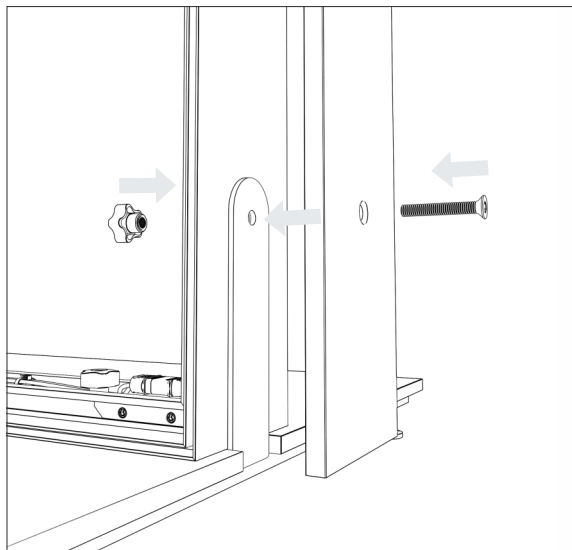

Shelves

FRAME - Assembling the frame with HPL base

Shelves

FRAME - Assembling the frame with HPL base

Shelves

FRAME - Assembling the frame with HPL base

* ATTENTION!!! In the version with top feed, use element C and turn elements B and D by 180 degrees.

Shelves

FRAME - Assembling the frame with HPL base

* The length of this element is equal to the length of the profile **B** and **D** (see page 2 of the manual)

Shelves

BRACKETS - HPL rail for brackets under the shelves

Shelves

SHELVES - Hanging shelves and accessories

Shelves

SHELVES - Hanging shelves and accessories

Shelves

SHELVES - Hanging shelves and accessories

Shelves

SHELVES - Hanging shelves and accessories