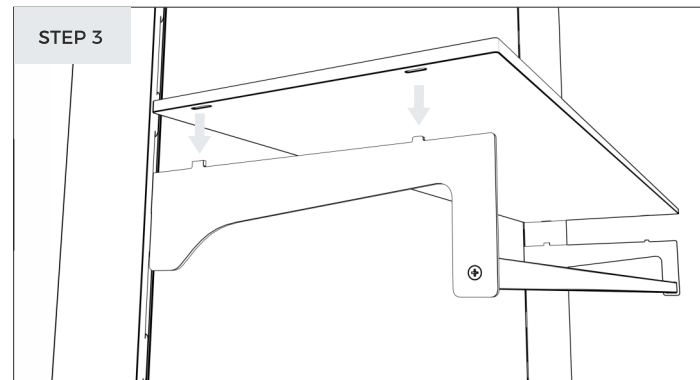

Shelves

FRAME - Assembling the frame with HPL base

* The length of this element is equal to the length of the profile **B** and **D** (see page 2 of the manual)

Shelves

BRACKETS - HPL rail for brackets under the shelves

Shelves

SHELVES - Hanging shelves and accessories

Shelves

SHELVES - Hanging shelves and accessories

Shelves

SHELVES - Hanging shelves and accessories

Shelves

SHELVES - Hanging shelves and accessories

3mm metal bracket

20x20mm metal square pipe

3mm metal bracket

Shelves

SHELVES - Hanging shelves and accessories

Shelves

SHELVES - Hanging shelves and accessories