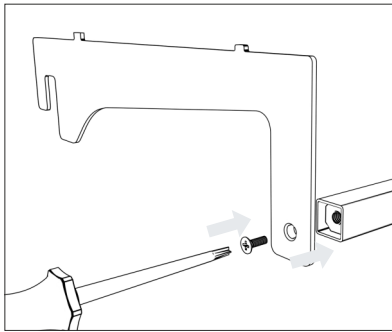

Shelves

FRAME - Assembling the frame with HPL base

* The length of this element is equal to the length of the profile **B** and **D** (see page 2 of the manual)

Shelves

BRACKETS - HPL rail for brackets under the shelves

Shelves

SHELVES - Hanging shelves and accessories

Shelves

SHELVES - Hanging shelves and accessories

Shelves

SHELVES - Hanging shelves and accessories

Shelves

SHELVES - Hanging shelves and accessories

3mm metal bracket

20x20mm metal square pipe

3mm metal bracket

Shelves

SHELVES - Hanging shelves and accessories

Shelves

SHELVES - Hanging shelves and accessories