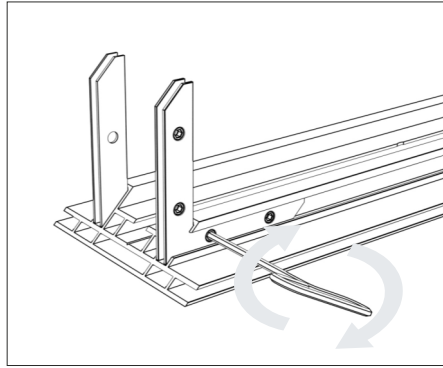

Installation guide

Included tools

M8 L=50mm

Shelves

FRAME - Set of elements for assembling the set

ATTENTION!!! - Version with the power cord connected at the top

Shelves

FRAME - Assembling the frame with HPL base

Shelves

FRAME - Assembling the frame with HPL base

Shelves

FRAME - Assembling the frame with HPL base

*ATTENTION!!! In the version with top feed, use element A.

Shelves

FRAME - Assembling the frame with HPL base

Shelves

FRAME - Assembling the frame with HPL base

Shelves

FRAME - Assembling the frame with HPL base

Shelves

FRAME - Assembling the frame with HPL base

* ATTENTION!!! In the version with top feed, use element C and turn elements B and D by 180 degrees.

Shelves

FRAME - Assembling the frame with HPL base

* The length of this element is equal to the length of the profile **B** and **D** (see page 2 of the manual)

Shelves

BRACKETS - HPL rail for brackets under the shelves