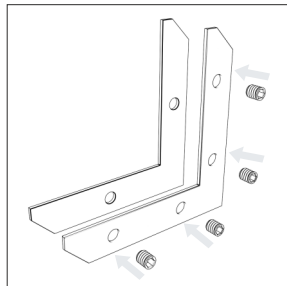

Installation guide

Included tools

M8 L=50mm

Shelves

FRAME - Set of elements for assembling the set

ATTENTION!!! - Version with the power cord connected at the top

Shelves

FRAME - Assembling the frame with HPL base

Shelves

FRAME - Assembling the frame with HPL base

Shelves

FRAME - Assembling the frame with HPL base

*ATTENTION!!! In the version with top feed, use element A.

Shelves

FRAME - Assembling the frame with HPL base

Shelves

FRAME - Assembling the frame with HPL base

Shelves

FRAME - Assembling the frame with HPL base

Shelves

FRAME - Assembling the frame with HPL base

* ATTENTION!!! In the version with top feed, use element C and turn elements B and D by 180 degrees.

Shelves

FRAME - Assembling the frame with HPL base

* The length of this element is equal to the length of the profile **B** and **D** (see page 2 of the manual)

Shelves

BRACKETS - HPL rail for brackets under the shelves