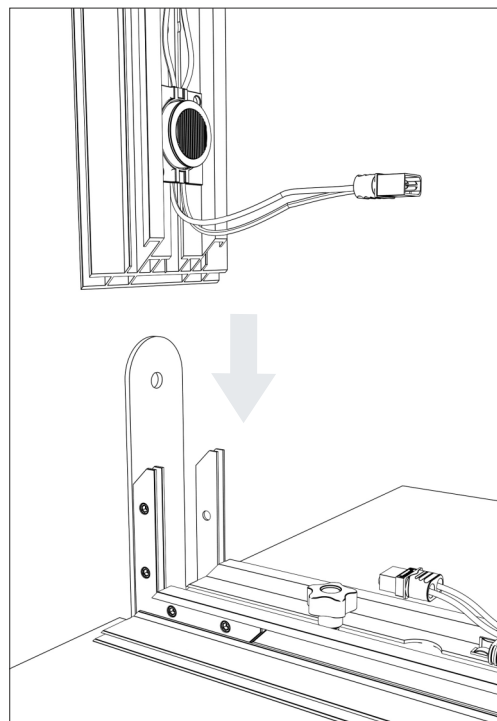

Installation guide

Included tools

M8 L=50mm

Shelves

FRAME - Set of elements for assembling the set

ATTENTION!!! - Version with the power cord connected at the top

Shelves

FRAME - Assembling the frame with HPL base

Shelves

FRAME - Assembling the frame with HPL base

Shelves

FRAME - Assembling the frame with HPL base

*ATTENTION!!! In the version with top feed, use element A.

Shelves

FRAME - Assembling the frame with HPL base

Shelves

FRAME - Assembling the frame with HPL base

Shelves

FRAME - Assembling the frame with HPL base

Shelves

FRAME - Assembling the frame with HPL base

* ATTENTION!!! In the version with top feed, use element C and turn elements B and D by 180 degrees.

Shelves

FRAME - Assembling the frame with HPL base

* The length of this element is equal to the length of the profile **B** and **D** (see page 2 of the manual)

Shelves

BRACKETS - HPL rail for brackets under the shelves