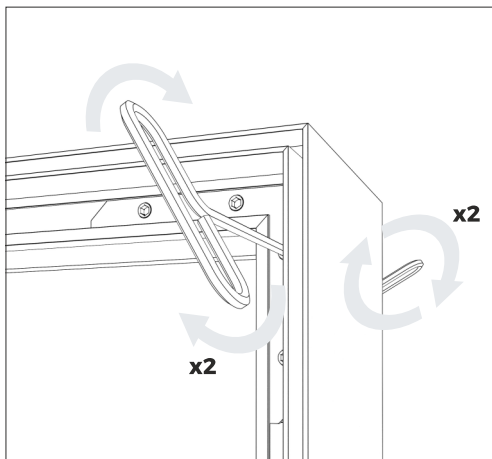

Installation guide

Included tools

M8 L=50mm

Shelves

FRAME - Set of elements for assembling the set

ATTENTION!!! - Version with the power cord connected at the top

Shelves

FRAME - Assembling the frame with HPL base

Shelves

FRAME - Assembling the frame with HPL base

Shelves

FRAME - Assembling the frame with HPL base

*ATTENTION!!! In the version with top feed, use element A.

Shelves

FRAME - Assembling the frame with HPL base

Shelves

FRAME - Assembling the frame with HPL base

Shelves

FRAME - Assembling the frame with HPL base

Shelves

FRAME - Assembling the frame with HPL base

* ATTENTION!!! In the version with top feed, use element C and turn elements B and D by 180 degrees.

Shelves

FRAME - Assembling the frame with HPL base

* The length of this element is equal to the length of the profile **B** and **D** (see page 2 of the manual)

Shelves

BRACKETS - HPL rail for brackets under the shelves