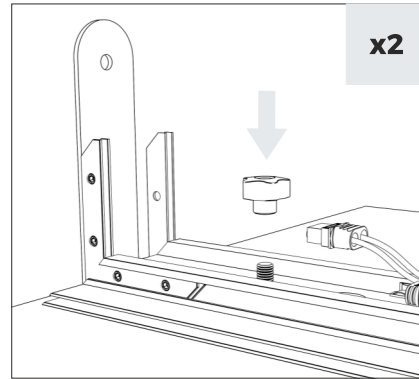

Installation guide

Included tools

M8 L=50mm

Shelves

FRAME - Set of elements for assembling the set

ATTENTION!!! - Version with the power cord connected at the top

Shelves

FRAME - Assembling the frame with HPL base

Shelves

FRAME - Assembling the frame with HPL base

Shelves

FRAME - Assembling the frame with HPL base

*ATTENTION!!! In the version with top feed, use element A.

Shelves

FRAME - Assembling the frame with HPL base

Shelves

FRAME - Assembling the frame with HPL base

Shelves

FRAME - Assembling the frame with HPL base

Shelves

FRAME - Assembling the frame with HPL base

* ATTENTION!!! In the version with top feed, use element C and turn elements B and D by 180 degrees.

Shelves

FRAME - Assembling the frame with HPL base

* The length of this element is equal to the length of the profile **B** and **D** (see page 2 of the manual)

Shelves

BRACKETS - HPL rail for brackets under the shelves