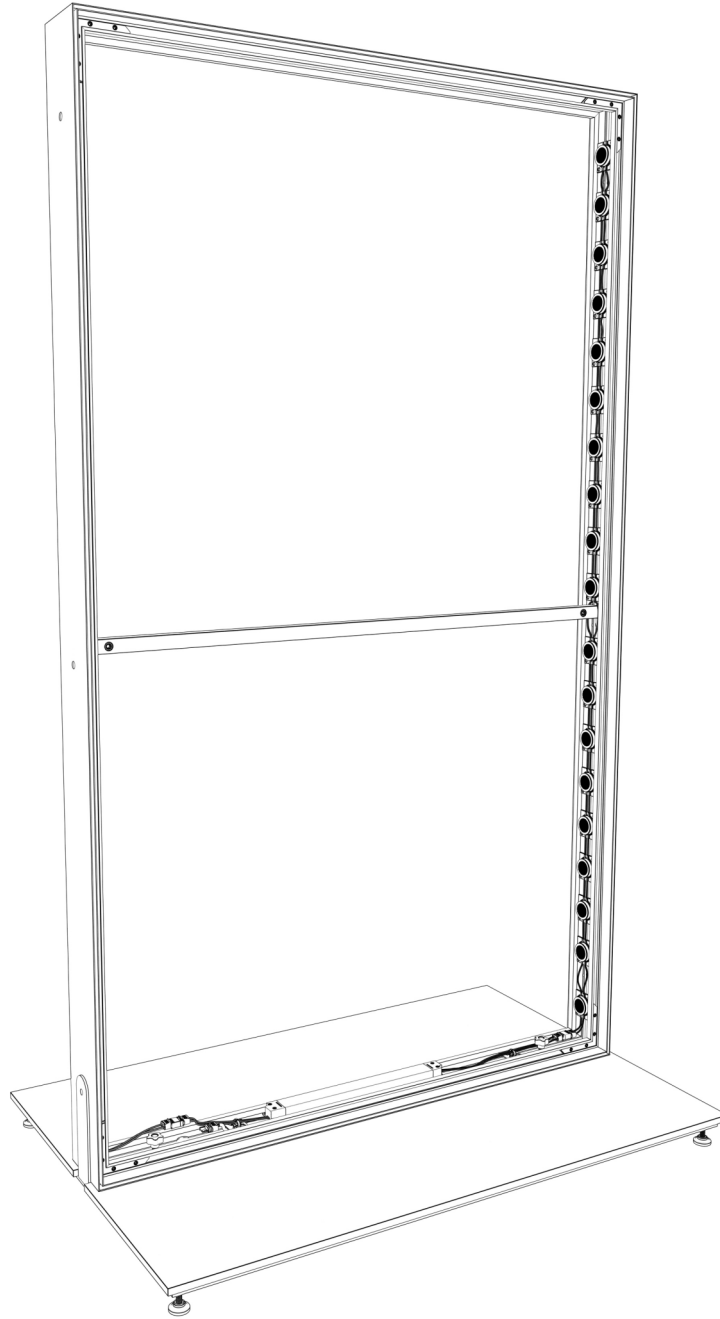

Installation guide

Included tools

M8 L=50mm

Shelves

FRAME - Set of elements for assembling the set

ATTENTION!!! - Version with the power cord connected at the top

Shelves

FRAME - Assembling the frame with HPL base

Shelves

FRAME - Assembling the frame with HPL base

Shelves

FRAME - Assembling the frame with HPL base

*ATTENTION!!! In the version with top feed, use element A.

Shelves

FRAME - Assembling the frame with HPL base

Shelves

FRAME - Assembling the frame with HPL base

Shelves

FRAME - Assembling the frame with HPL base

Shelves

FRAME - Assembling the frame with HPL base

* ATTENTION!!! In the version with top feed, use element C and turn elements B and D by 180 degrees.

Shelves

FRAME - Assembling the frame with HPL base

* The length of this element is equal to the length of the profile **B** and **D** (see page 2 of the manual)

Shelves

BRACKETS - HPL rail for brackets under the shelves