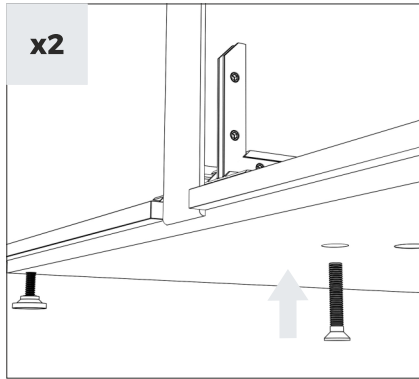

Installation guide

Included tools

M8 L=50mm

Shelves

FRAME - Set of elements for assembling the set

ATTENTION!!! - Version with the power cord connected at the top

Shelves

FRAME - Assembling the frame with HPL base

Shelves

FRAME - Assembling the frame with HPL base

Shelves

FRAME - Assembling the frame with HPL base

*ATTENTION!!! In the version with top feed, use element A.

Shelves

FRAME - Assembling the frame with HPL base

Shelves

FRAME - Assembling the frame with HPL base

Shelves

FRAME - Assembling the frame with HPL base

Shelves

FRAME - Assembling the frame with HPL base

* ATTENTION!!! In the version with top feed, use element C and turn elements B and D by 180 degrees.

Shelves

FRAME - Assembling the frame with HPL base

* The length of this element is equal to the length of the profile **B** and **D** (see page 2 of the manual)

Shelves

BRACKETS - HPL rail for brackets under the shelves