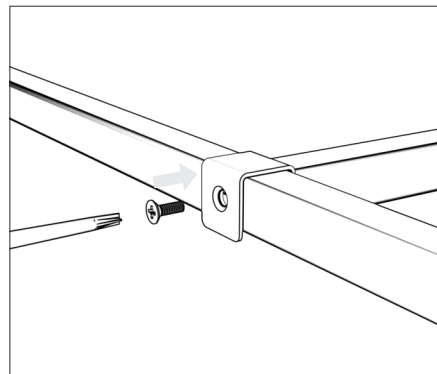

Shelves

FRAME - Assembling the frame with HPL base

* The length of this element is equal to the length of the profile **B** and **D** (see page 2 of the manual)

Shelves

BRACKETS - HPL rail for brackets under the shelves

Shelves

SHELVES - Hanging shelves and accessories

Shelves

SHELVES - Hanging shelves and accessories

Shelves

SHELVES - Hanging shelves and accessories

Shelves

SHELVES - Hanging shelves and accessories

3mm metal bracket

20x20mm metal square pipe

3mm metal bracket

Shelves

SHELVES - Hanging shelves and accessories

Shelves

SHELVES - Hanging shelves and accessories