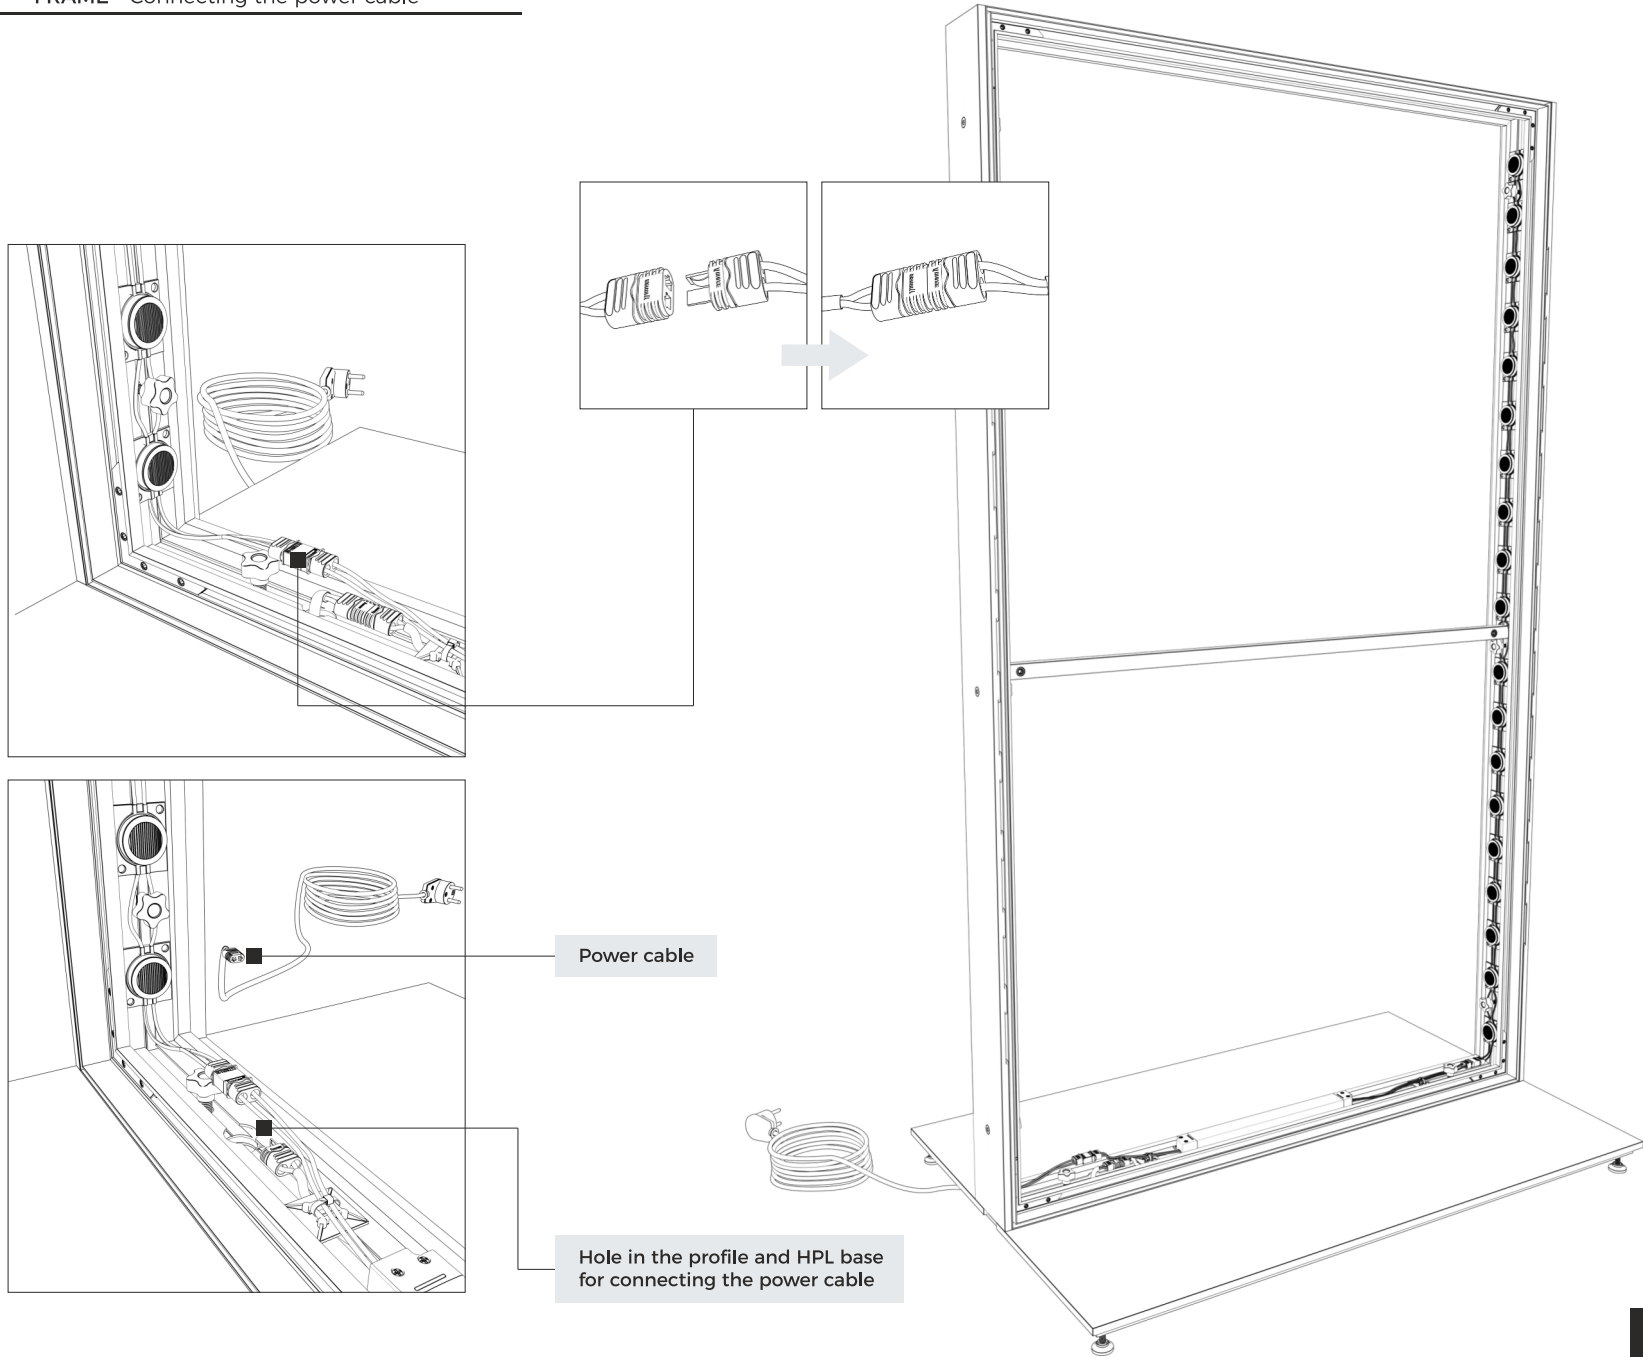

Installation guide

Included tools

M8 L=50mm

Shelves

FRAME - Set of elements for assembling the set

ATTENTION!!! - Version with the power cord connected at the top

Shelves

FRAME - Assembling the frame with HPL base

Shelves

FRAME - Assembling the frame with HPL base

Shelves

FRAME - Assembling the frame with HPL base

Shelves

FRAME - Assembling the frame with HPL base

* ATTENTION!!! In the version with top feed, use element C and turn elements B and D by 180 degrees.

Shelves

FRAME - Assembling the frame with HPL base

* The length of this element is equal to the length of the profile **B** and **D** (see page 2 of the manual)

Shelves

BRACKETS - HPL rail for brackets under the shelves

Shelves

SHELVES - Hanging shelves and accessories

Shelves

SHELVES - Hanging shelves and accessories

Shelves

SHELVES - Hanging shelves and accessories

Shelves

SHELVES - Hanging shelves and accessories