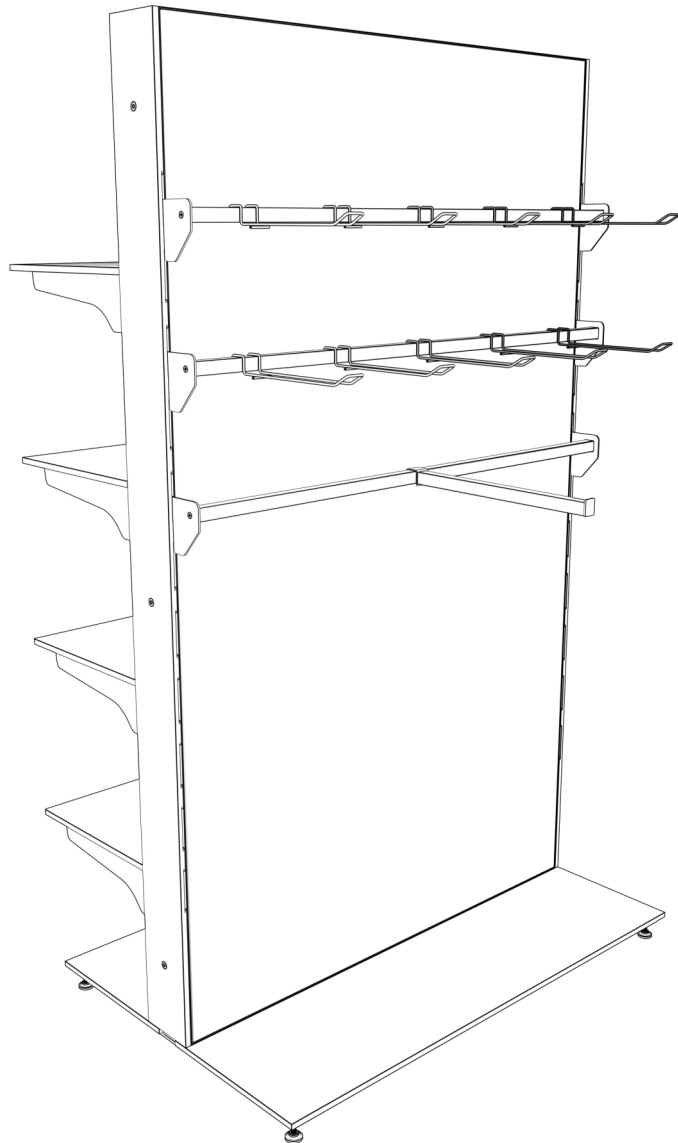

Installation guide

Included tools

M8 L=50mm

Shelves

FRAME - Set of elements for assembling the set

ATTENTION!!! - Version with the power cord connected at the top

Shelves

FRAME - Assembling the frame with HPL base

Shelves

FRAME - Assembling the frame with HPL base

* The length of this element is equal to the length of the profile **B** and **D** (see page 2 of the manual)

Shelves

BRACKETS - HPL rail for brackets under the shelves

Shelves

SHELVES - Hanging shelves and accessories

Shelves

SHELVES - Hanging shelves and accessories

Shelves

SHELVES - Hanging shelves and accessories

Shelves

SHELVES - Hanging shelves and accessories

3mm metal bracket

20x20mm metal square pipe

3mm metal bracket

Shelves

SHELVES - Hanging shelves and accessories

Shelves

SHELVES - Hanging shelves and accessories