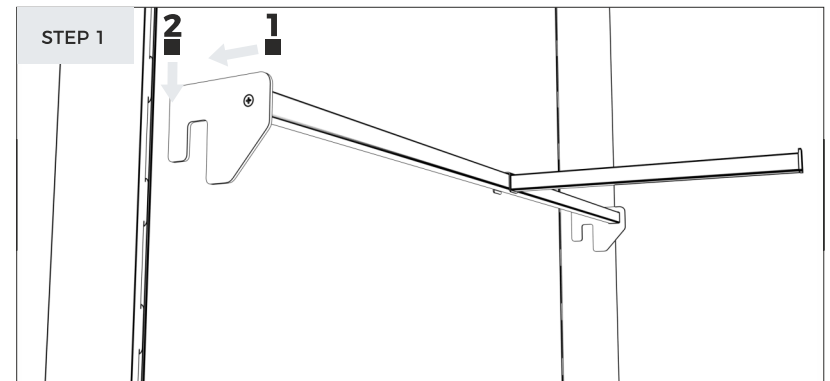

Shelves

FRAME - Assembling the frame with HPL base

* The length of this element is equal to the length of the profile **B** and **D** (see page 2 of the manual)

Shelves

BRACKETS - HPL rail for brackets under the shelves

3mm metal bracket

20x20mm metal square pipe

3mm metal bracket

Shelves

SHELVES - Hanging shelves and accessories

Shelves

SHELVES - Hanging shelves and accessories