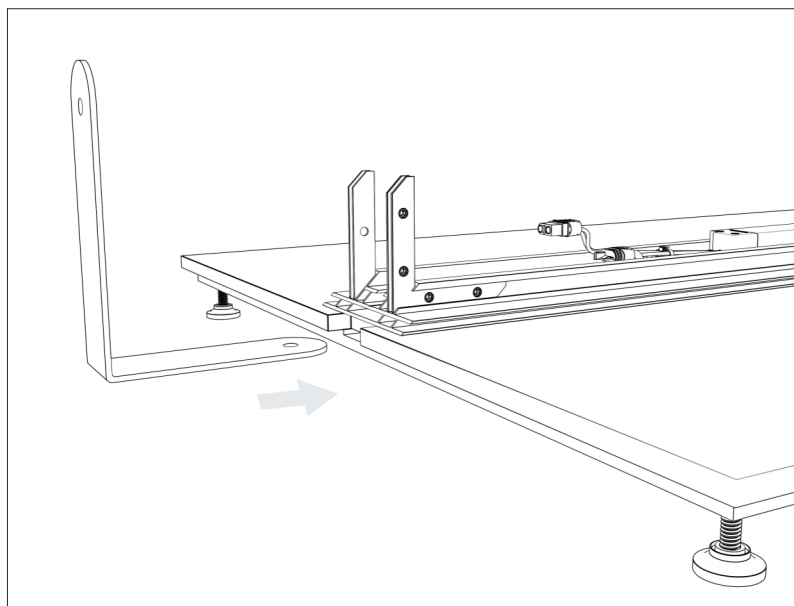

Installation guide

Included tools

M8 L=50mm

Shelves

FRAME - Set of elements for assembling the set

ATTENTION!!! - Version with the power cord connected at the top

Shelves

FRAME - Assembling the frame with HPL base

Shelves

FRAME - Assembling the frame with HPL base

Shelves

FRAME - Assembling the frame with HPL base

*ATTENTION!!! In the version with top feed, use element A.

Shelves

FRAME - Assembling the frame with HPL base

Shelves

FRAME - Assembling the frame with HPL base

Shelves

FRAME - Assembling the frame with HPL base

Shelves

FRAME - Assembling the frame with HPL base

* ATTENTION!!! In the version with top feed, use element C and turn elements B and D by 180 degrees.

Shelves

FRAME - Assembling the frame with HPL base

* The length of this element is equal to the length of the profile **B** and **D** (see page 2 of the manual)

Shelves

BRACKETS - HPL rail for brackets under the shelves