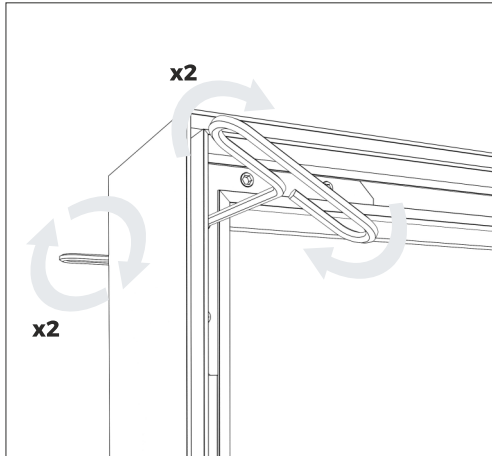

Installation guide

Included tools

M8 L=50mm

Shelves

FRAME - Set of elements for assembling the set

ATTENTION!!! - Version with the power cord connected at the top

Shelves

FRAME - Assembling the frame with HPL base

Shelves

FRAME - Assembling the frame with HPL base

Shelves

FRAME - Assembling the frame with HPL base

*ATTENTION!!! In the version with top feed, use element A.

Shelves

FRAME - Assembling the frame with HPL base

Shelves

FRAME - Assembling the frame with HPL base

Shelves

FRAME - Assembling the frame with HPL base

Shelves

FRAME - Assembling the frame with HPL base

* ATTENTION!!! In the version with top feed, use element C and turn elements B and D by 180 degrees.

Shelves

FRAME - Assembling the frame with HPL base

* The length of this element is equal to the length of the profile **B** and **D** (see page 2 of the manual)

Shelves

BRACKETS - HPL rail for brackets under the shelves