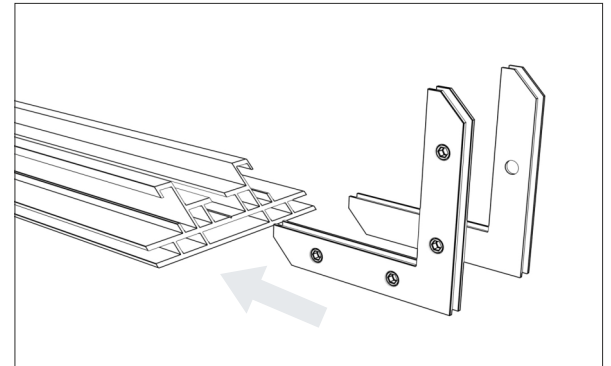

Installation guide

Included tools

M8 L=50mm

Shelves

FRAME - Set of elements for assembling the set

ATTENTION!!! - Version with the power cord connected at the top

Shelves

FRAME - Assembling the frame with HPL base

Shelves

FRAME - Assembling the frame with HPL base

Shelves

FRAME - Assembling the frame with HPL base

*ATTENTION!!! In the version with top feed, use element A.

Shelves

FRAME - Assembling the frame with HPL base

Shelves

FRAME - Assembling the frame with HPL base

Shelves

FRAME - Assembling the frame with HPL base

Shelves

FRAME - Assembling the frame with HPL base

* ATTENTION!!! In the version with top feed, use element C and turn elements B and D by 180 degrees.

Shelves

FRAME - Assembling the frame with HPL base

* The length of this element is equal to the length of the profile **B** and **D** (see page 2 of the manual)

Shelves

BRACKETS - HPL rail for brackets under the shelves