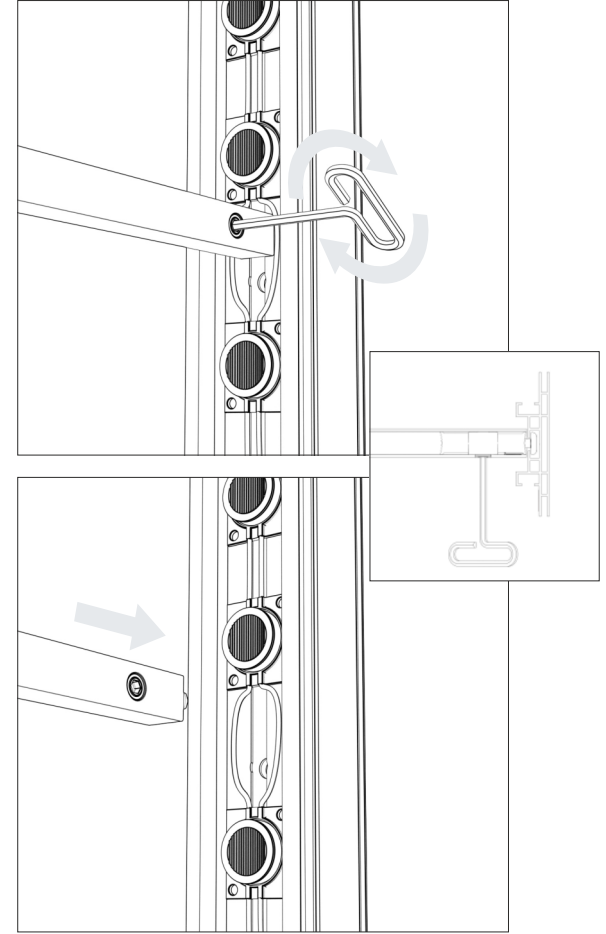

Installation guide

Included tools

M8 L=50mm

Shelves

FRAME - Set of elements for assembling the set

ATTENTION!!! - Version with the power cord connected at the top

Shelves

FRAME - Assembling the frame with HPL base

Shelves

FRAME - Assembling the frame with HPL base

Shelves

FRAME - Assembling the frame with HPL base

*ATTENTION!!! In the version with top feed, use element A.

Shelves

FRAME - Assembling the frame with HPL base

Shelves

FRAME - Assembling the frame with HPL base

Shelves

FRAME - Assembling the frame with HPL base

Shelves

FRAME - Assembling the frame with HPL base

* ATTENTION!!! In the version with top feed, use element C and turn elements B and D by 180 degrees.

Shelves

FRAME - Assembling the frame with HPL base

* The length of this element is equal to the length of the profile **B** and **D** (see page 2 of the manual)

Shelves

BRACKETS - HPL rail for brackets under the shelves