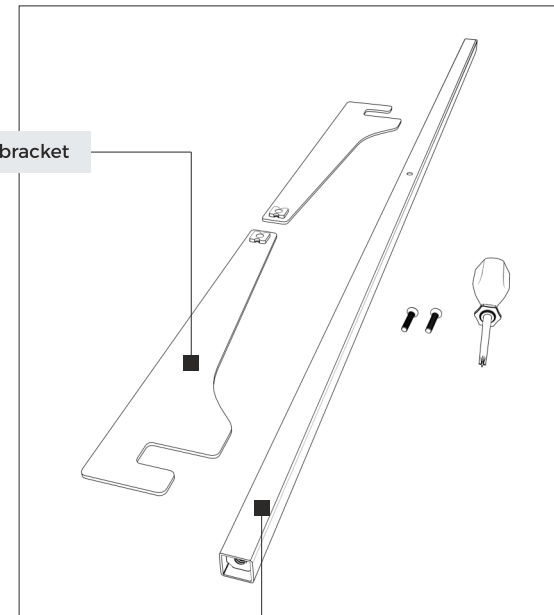

Shelves

FRAME - Assembling the frame with HPL base

* The length of this element is equal to the length of the profile **B** and **D** (see page 2 of the manual)

Shelves

BRACKETS - HPL rail for brackets under the shelves

Shelves

SHELVES - Hanging shelves and accessories

Shelves

SHELVES - Hanging shelves and accessories

Shelves

SHELVES - Hanging shelves and accessories

Shelves

SHELVES - Hanging shelves and accessories

3mm metal bracket

20x20mm metal square pipe

3mm metal bracket

Shelves

SHELVES - Hanging shelves and accessories

Shelves

SHELVES - Hanging shelves and accessories