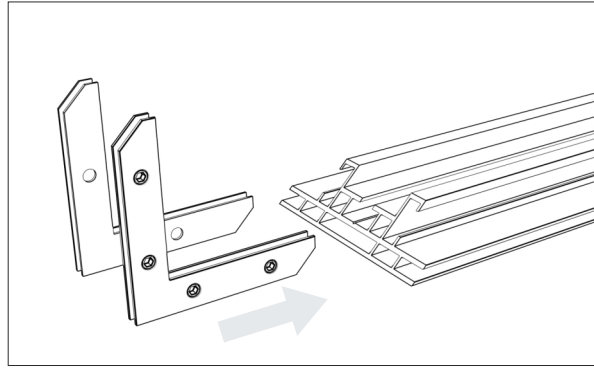

Installation guide

Included tools

M8 L=50mm

Shelves

FRAME - Set of elements for assembling the set

ATTENTION!!! - Version with the power cord connected at the top

Shelves

FRAME - Assembling the frame with HPL base

Shelves

FRAME - Assembling the frame with HPL base

Shelves

FRAME - Assembling the frame with HPL base

*ATTENTION!!! In the version with top feed, use element A.

Shelves

FRAME - Assembling the frame with HPL base

Shelves

FRAME - Assembling the frame with HPL base

Shelves

FRAME - Assembling the frame with HPL base

Shelves

FRAME - Assembling the frame with HPL base

* ATTENTION!!! In the version with top feed, use element C and turn elements B and D by 180 degrees.

Shelves

FRAME - Assembling the frame with HPL base

* The length of this element is equal to the length of the profile **B** and **D** (see page 2 of the manual)

Shelves

BRACKETS - HPL rail for brackets under the shelves