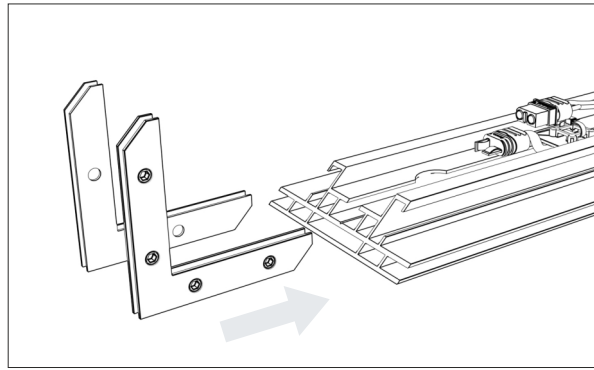

Installation guide

Included tools

M8 L=50mm

Shelves

FRAME - Set of elements for assembling the set

ATTENTION!!! - Version with the power cord connected at the top

Shelves

FRAME - Assembling the frame with HPL base

Shelves

FRAME - Assembling the frame with HPL base

Shelves

FRAME - Assembling the frame with HPL base

*ATTENTION!!! In the version with top feed, use element A.

Shelves

FRAME - Assembling the frame with HPL base

Shelves

FRAME - Assembling the frame with HPL base

Shelves

FRAME - Assembling the frame with HPL base

Shelves

FRAME - Assembling the frame with HPL base

* ATTENTION!!! In the version with top feed, use element C and turn elements B and D by 180 degrees.

Shelves

FRAME - Assembling the frame with HPL base

* The length of this element is equal to the length of the profile **B** and **D** (see page 2 of the manual)

Shelves

BRACKETS - HPL rail for brackets under the shelves