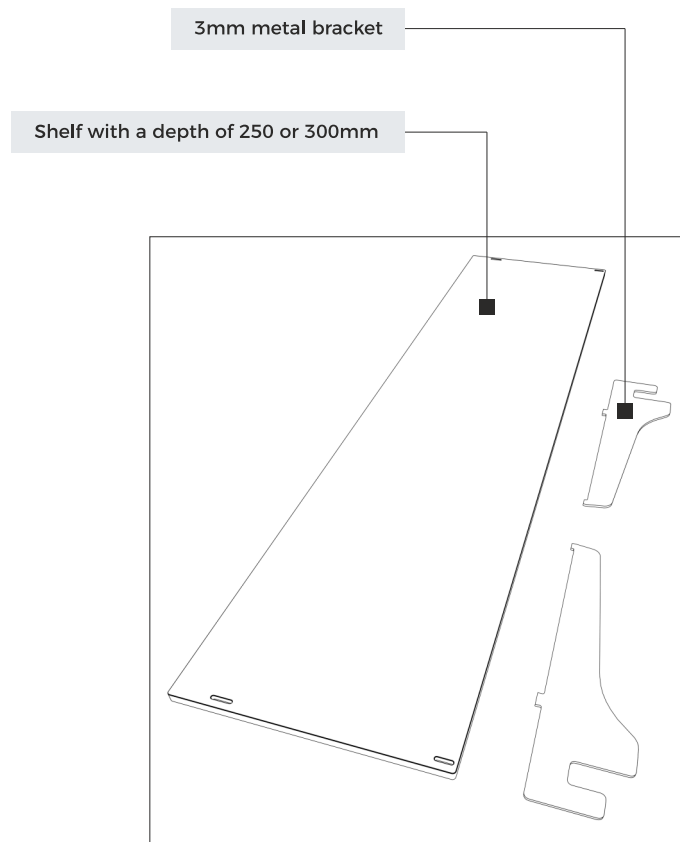

Installation guide

Included tools

M8 L=50mm

Shelves

FRAME - Set of elements for assembling the set

ATTENTION!!! - Version with the power cord connected at the top

Shelves

FRAME - Assembling the frame with HPL base

Shelves

FRAME - Assembling the frame with HPL base

Shelves

FRAME - Assembling the frame with HPL base

Shelves

FRAME - Assembling the frame with HPL base

* ATTENTION!!! In the version with top feed, use element C and turn elements B and D by 180 degrees.

Shelves

FRAME - Assembling the frame with HPL base

* The length of this element is equal to the length of the profile **B** and **D** (see page 2 of the manual)

Shelves

BRACKETS - HPL rail for brackets under the shelves

Shelves

SHELVES - Hanging shelves and accessories

Shelves

SHELVES - Hanging shelves and accessories

Shelves

SHELVES - Hanging shelves and accessories

Shelves

SHELVES - Hanging shelves and accessories