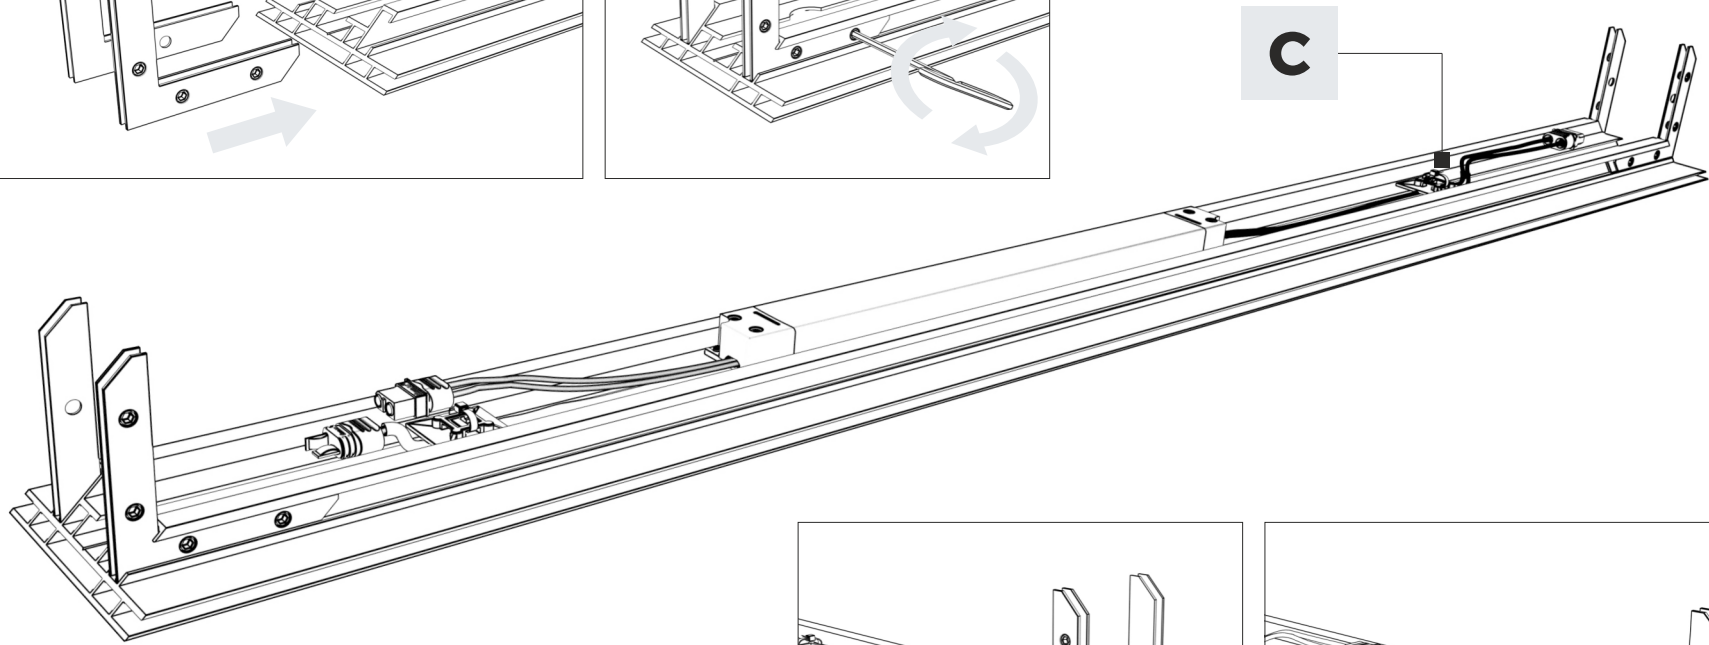

Installation guide

Included tools

M8 L=50mm

Shelves

FRAME - Set of elements for assembling the set

ATTENTION!!! - Version with the power cord connected at the top

Shelves

FRAME - Assembling the frame with HPL base

Shelves

FRAME - Assembling the frame with HPL base

Shelves

FRAME - Assembling the frame with HPL base

*ATTENTION!!! In the version with top feed, use element A.

Shelves

FRAME - Assembling the frame with HPL base

Shelves

FRAME - Assembling the frame with HPL base

Shelves

FRAME - Assembling the frame with HPL base

Shelves

FRAME - Assembling the frame with HPL base

* ATTENTION!!! In the version with top feed, use element C and turn elements B and D by 180 degrees.

Shelves

FRAME - Assembling the frame with HPL base

* The length of this element is equal to the length of the profile **B** and **D** (see page 2 of the manual)

Shelves

BRACKETS - HPL rail for brackets under the shelves