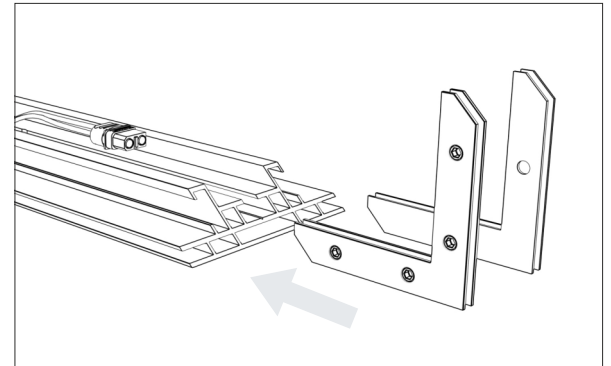

Installation guide

Included tools

M8 L=50mm

Shelves

FRAME - Set of elements for assembling the set

ATTENTION!!! - Version with the power cord connected at the top

Shelves

FRAME - Assembling the frame with HPL base

Shelves

FRAME - Assembling the frame with HPL base

Shelves

FRAME - Assembling the frame with HPL base

*ATTENTION!!! In the version with top feed, use element A.

Shelves

FRAME - Assembling the frame with HPL base

Shelves

FRAME - Assembling the frame with HPL base

Shelves

FRAME - Assembling the frame with HPL base

Shelves

FRAME - Assembling the frame with HPL base

* ATTENTION!!! In the version with top feed, use element C and turn elements B and D by 180 degrees.

Shelves

FRAME - Assembling the frame with HPL base

* The length of this element is equal to the length of the profile **B** and **D** (see page 2 of the manual)

Shelves

BRACKETS - HPL rail for brackets under the shelves