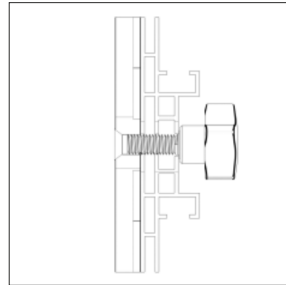

Installation guide

Included tools

M8 L=50mm

Shelves

FRAME - Set of elements for assembling the set

ATTENTION!!! - Version with the power cord connected at the top

Shelves

FRAME - Assembling the frame with HPL base

Shelves

FRAME - Assembling the frame with HPL base

Shelves

FRAME - Assembling the frame with HPL base

Shelves

FRAME - Assembling the frame with HPL base

* ATTENTION!!! In the version with top feed, use element C and turn elements B and D by 180 degrees.

Shelves

FRAME - Assembling the frame with HPL base

* The length of this element is equal to the length of the profile **B** and **D** (see page 2 of the manual)

Shelves

BRACKETS - HPL rail for brackets under the shelves