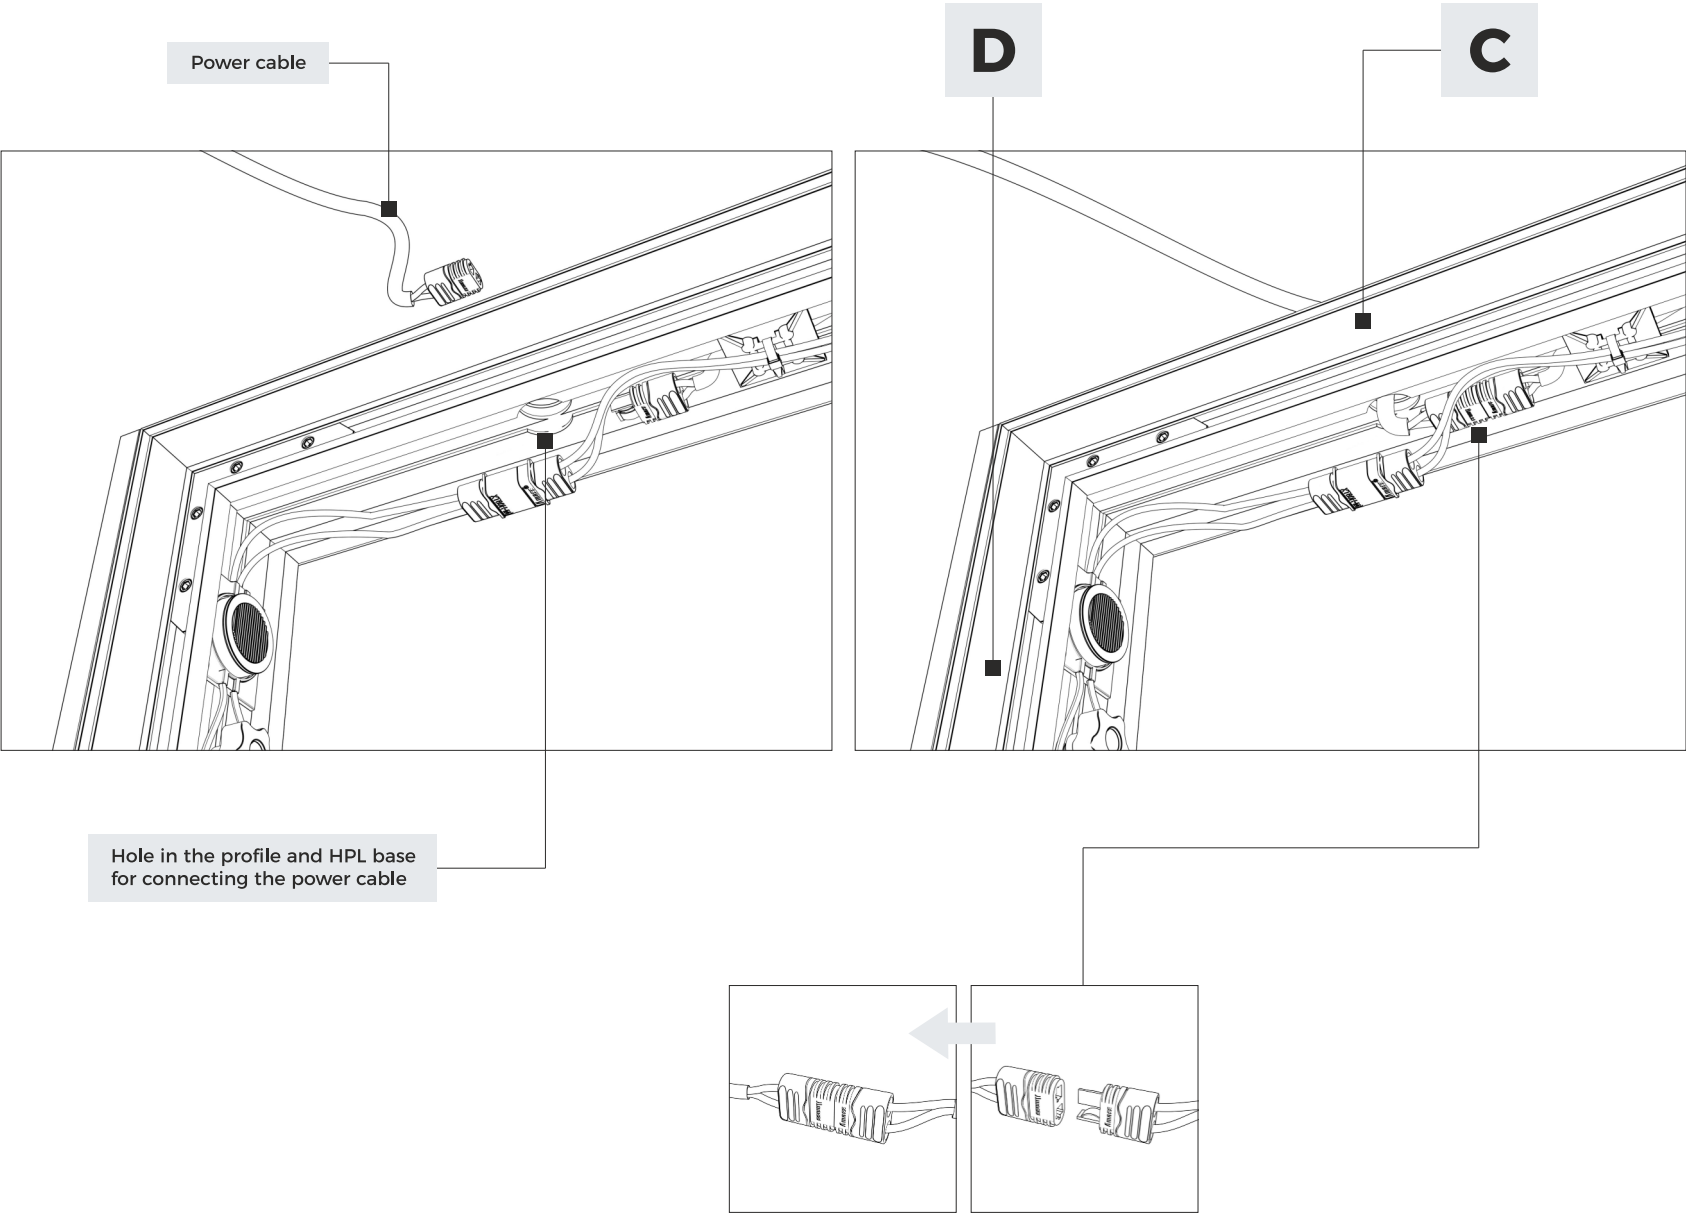

Shelves

FRAME - Assembling the frame with HPL base

* The length of this element is equal to the length of the profile **B** and **D** (see page 2 of the manual)

Shelves

BRACKETS - HPL rail for brackets under the shelves