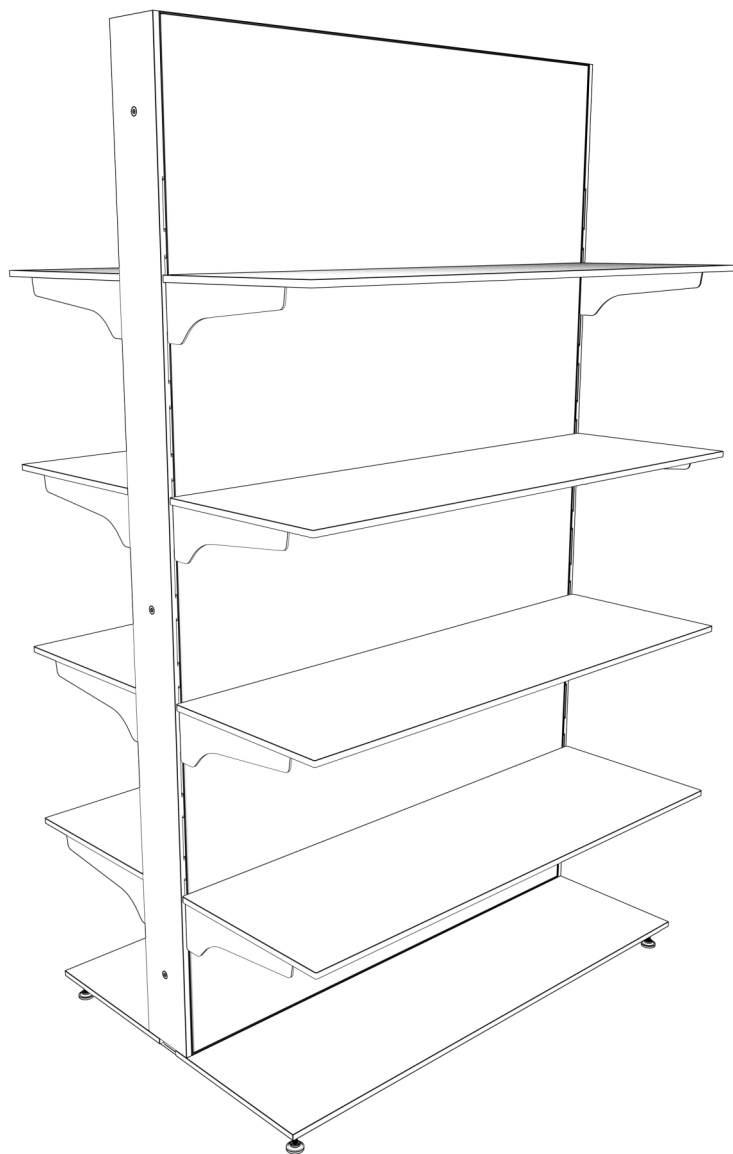

Shelves

FRAME - Assembling the frame with HPL base

Shelves

FRAME - Assembling the frame with HPL base

*ATTENTION!!! In the version with top feed, use element A.

Shelves

FRAME - Assembling the frame with HPL base

Shelves

FRAME - Assembling the frame with HPL base

Shelves

FRAME - Assembling the frame with HPL base

Shelves

FRAME - Assembling the frame with HPL base

* ATTENTION!!! In the version with top feed, use element C and turn elements B and D by 180 degrees.

Shelves

FRAME - Assembling the frame with HPL base

* The length of this element is equal to the length of the profile **B** and **D** (see page 2 of the manual)

Shelves

BRACKETS - HPL rail for brackets under the shelves

Shelves

SHELVES - Hanging shelves and accessories

Shelves

SHELVES - Hanging shelves and accessories

Shelves

SHELVES - Hanging shelves and accessories

Shelves

SHELVES - Hanging shelves and accessories