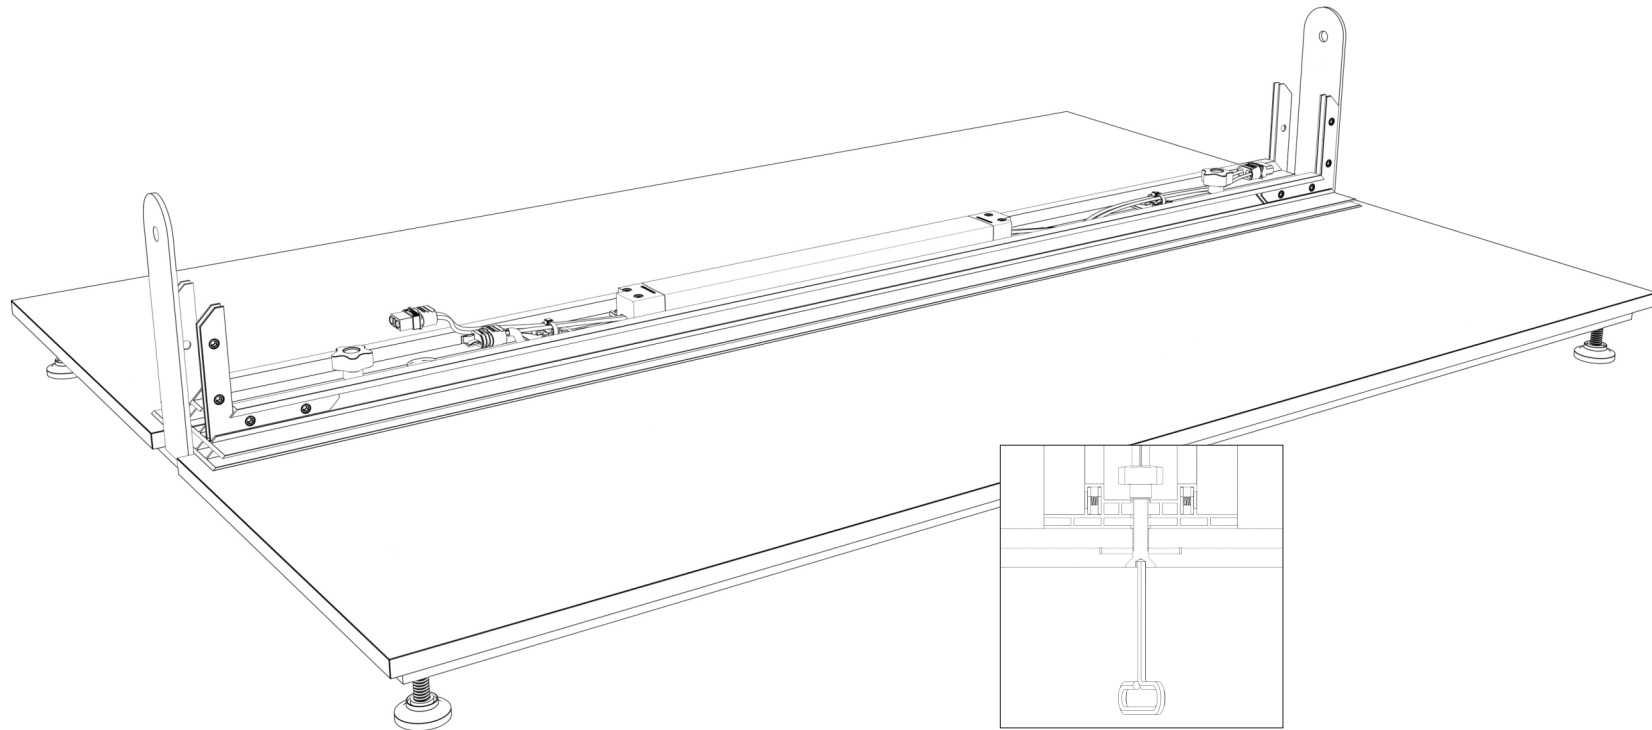

Installation guide

Included tools

M8 L=50mm

Shelves

FRAME - Set of elements for assembling the set

ATTENTION!!! - Version with the power cord connected at the top

Shelves

FRAME - Assembling the frame with HPL base

Shelves

FRAME - Assembling the frame with HPL base

Shelves

FRAME - Assembling the frame with HPL base

*ATTENTION!!! In the version with top feed, use element A.

Shelves

FRAME - Assembling the frame with HPL base

Shelves

FRAME - Assembling the frame with HPL base

Shelves

FRAME - Assembling the frame with HPL base

Shelves

FRAME - Assembling the frame with HPL base

* ATTENTION!!! In the version with top feed, use element C and turn elements B and D by 180 degrees.

Shelves

FRAME - Assembling the frame with HPL base

* The length of this element is equal to the length of the profile **B** and **D** (see page 2 of the manual)

Shelves

BRACKETS - HPL rail for brackets under the shelves