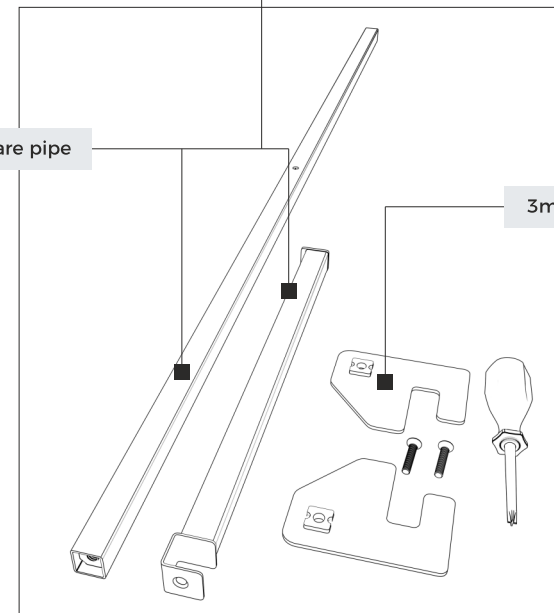

Installation guide

Included tools

M8 L=50mm

Shelves

FRAME - Set of elements for assembling the set

ATTENTION!!! - Version with the power cord connected at the top

Shelves

FRAME - Assembling the frame with HPL base

Shelves

FRAME - Assembling the frame with HPL base

* The length of this element is equal to the length of the profile **B** and **D** (see page 2 of the manual)

Shelves

BRACKETS - HPL rail for brackets under the shelves

Shelves

SHELVES - Hanging shelves and accessories

Shelves

SHELVES - Hanging shelves and accessories

Shelves

SHELVES - Hanging shelves and accessories

Shelves

SHELVES - Hanging shelves and accessories

3mm metal bracket

20x20mm metal square pipe

3mm metal bracket

Shelves

SHELVES - Hanging shelves and accessories

Shelves

SHELVES - Hanging shelves and accessories