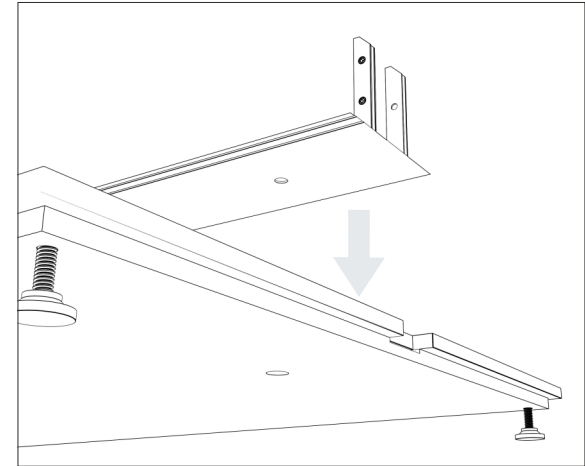

Installation guide

Included tools

M8 L=50mm

Shelves

FRAME - Set of elements for assembling the set

ATTENTION!!! - Version with the power cord connected at the top

Shelves

FRAME - Assembling the frame with HPL base

Shelves

FRAME - Assembling the frame with HPL base

Shelves

FRAME - Assembling the frame with HPL base

*ATTENTION!!! In the version with top feed, use element A.

Shelves

FRAME - Assembling the frame with HPL base

Shelves

FRAME - Assembling the frame with HPL base

Shelves

FRAME - Assembling the frame with HPL base

Shelves

FRAME - Assembling the frame with HPL base

* ATTENTION!!! In the version with top feed, use element C and turn elements B and D by 180 degrees.

Shelves

FRAME - Assembling the frame with HPL base

* The length of this element is equal to the length of the profile **B** and **D** (see page 2 of the manual)

Shelves

BRACKETS - HPL rail for brackets under the shelves