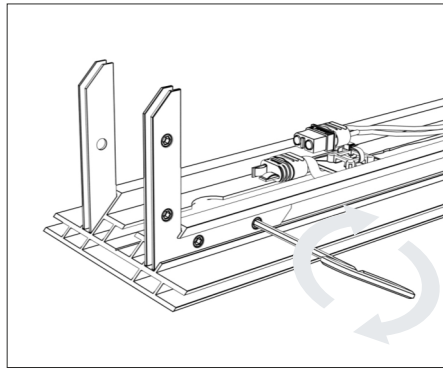

Installation guide

Included tools

M8 L=50mm

Shelves

FRAME - Set of elements for assembling the set

ATTENTION!!! - Version with the power cord connected at the top

Shelves

FRAME - Assembling the frame with HPL base

Shelves

FRAME - Assembling the frame with HPL base

Shelves

FRAME - Assembling the frame with HPL base

*ATTENTION!!! In the version with top feed, use element A.

Shelves

FRAME - Assembling the frame with HPL base

Shelves

FRAME - Assembling the frame with HPL base

Shelves

FRAME - Assembling the frame with HPL base

Shelves

FRAME - Assembling the frame with HPL base

* ATTENTION!!! In the version with top feed, use element C and turn elements B and D by 180 degrees.

Shelves

FRAME - Assembling the frame with HPL base

* The length of this element is equal to the length of the profile **B** and **D** (see page 2 of the manual)

Shelves

BRACKETS - HPL rail for brackets under the shelves