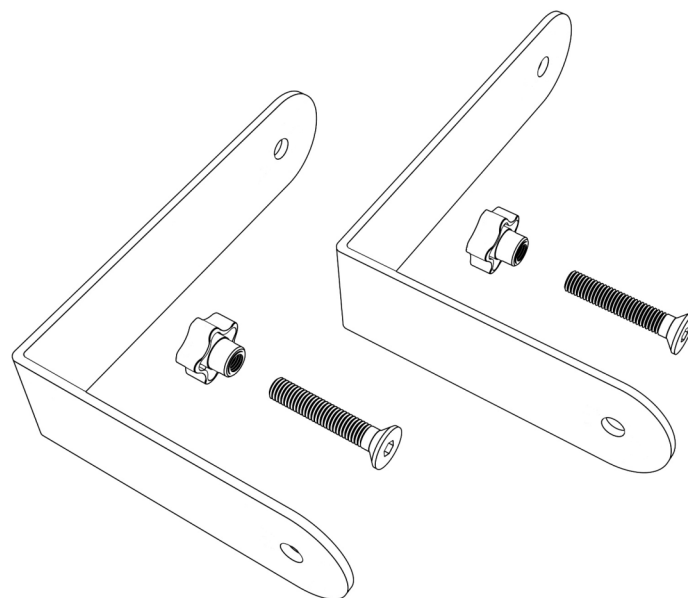

Installation guide

Included tools

M8 L=50mm

Shelves

FRAME - Set of elements for assembling the set

ATTENTION!!! - Version with the power cord connected at the top

Shelves

FRAME - Assembling the frame with HPL base

Shelves

FRAME - Assembling the frame with HPL base

Shelves

FRAME - Assembling the frame with HPL base

*ATTENTION!!! In the version with top feed, use element A.

Shelves

FRAME - Assembling the frame with HPL base

Shelves

FRAME - Assembling the frame with HPL base

Shelves

FRAME - Assembling the frame with HPL base

Shelves

FRAME - Assembling the frame with HPL base

* ATTENTION!!! In the version with top feed, use element C and turn elements B and D by 180 degrees.

Shelves

FRAME - Assembling the frame with HPL base

* The length of this element is equal to the length of the profile **B** and **D** (see page 2 of the manual)

Shelves

BRACKETS - HPL rail for brackets under the shelves