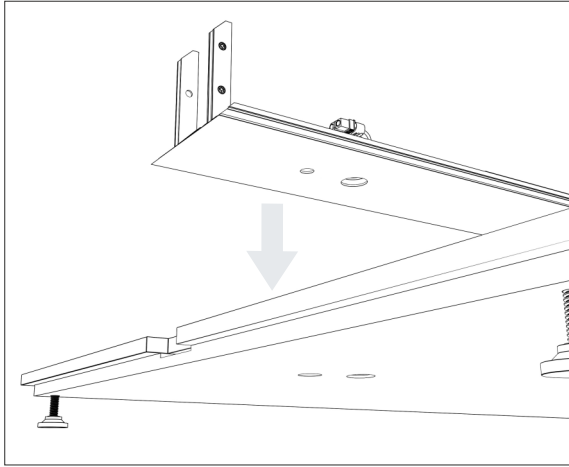

Installation guide

Included tools

M8 L=50mm

Shelves

FRAME - Set of elements for assembling the set

ATTENTION!!! - Version with the power cord connected at the top

Shelves

FRAME - Assembling the frame with HPL base

Shelves

FRAME - Assembling the frame with HPL base

Shelves

FRAME - Assembling the frame with HPL base

*ATTENTION!!! In the version with top feed, use element A.

Shelves

FRAME - Assembling the frame with HPL base

Shelves

FRAME - Assembling the frame with HPL base

Shelves

FRAME - Assembling the frame with HPL base

Shelves

FRAME - Assembling the frame with HPL base

* ATTENTION!!! In the version with top feed, use element C and turn elements B and D by 180 degrees.