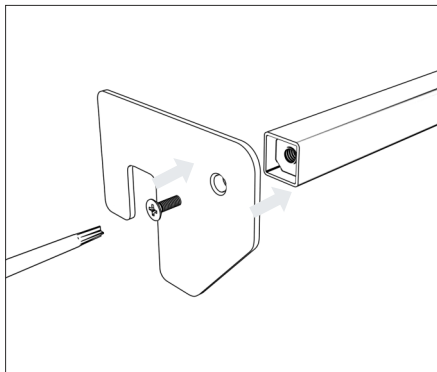

Shelves

FRAME - Assembling the frame with HPL base

* The length of this element is equal to the length of the profile **B** and **D** (see page 2 of the manual)

Shelves

BRACKETS - HPL rail for brackets under the shelves

Shelves

SHELVES - Hanging shelves and accessories

Shelves

SHELVES - Hanging shelves and accessories

Shelves

SHELVES - Hanging shelves and accessories

Shelves

SHELVES - Hanging shelves and accessories

3mm metal bracket

20x20mm metal square pipe

3mm metal bracket

Shelves

SHELVES - Hanging shelves and accessories

Shelves

SHELVES - Hanging shelves and accessories