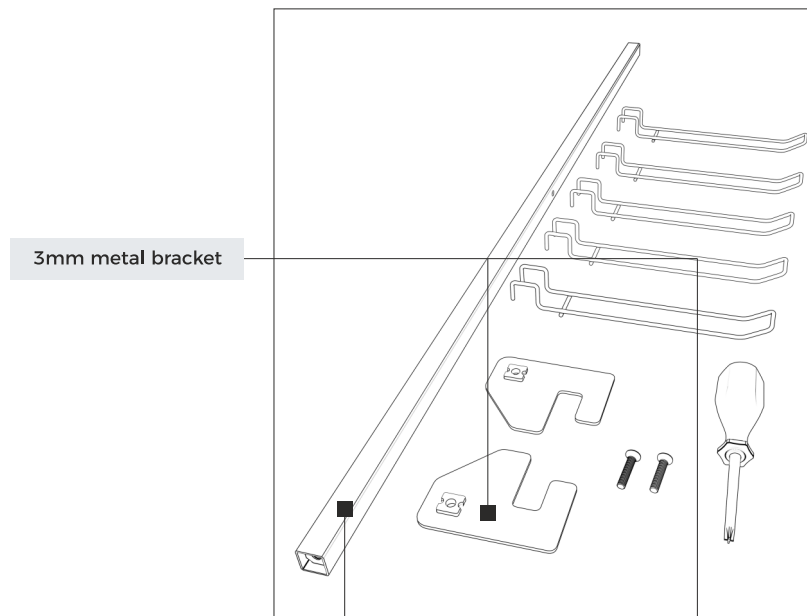

Shelves

FRAME - Assembling the frame with HPL base

* The length of this element is equal to the length of the profile **B** and **D** (see page 2 of the manual)

Shelves

BRACKETS - HPL rail for brackets under the shelves

Shelves

SHELVES - Hanging shelves and accessories

Shelves

SHELVES - Hanging shelves and accessories

Shelves

SHELVES - Hanging shelves and accessories

Shelves

SHELVES - Hanging shelves and accessories

3mm metal bracket

20x20mm metal square pipe

3mm metal bracket

Shelves

SHELVES - Hanging shelves and accessories

Shelves

SHELVES - Hanging shelves and accessories