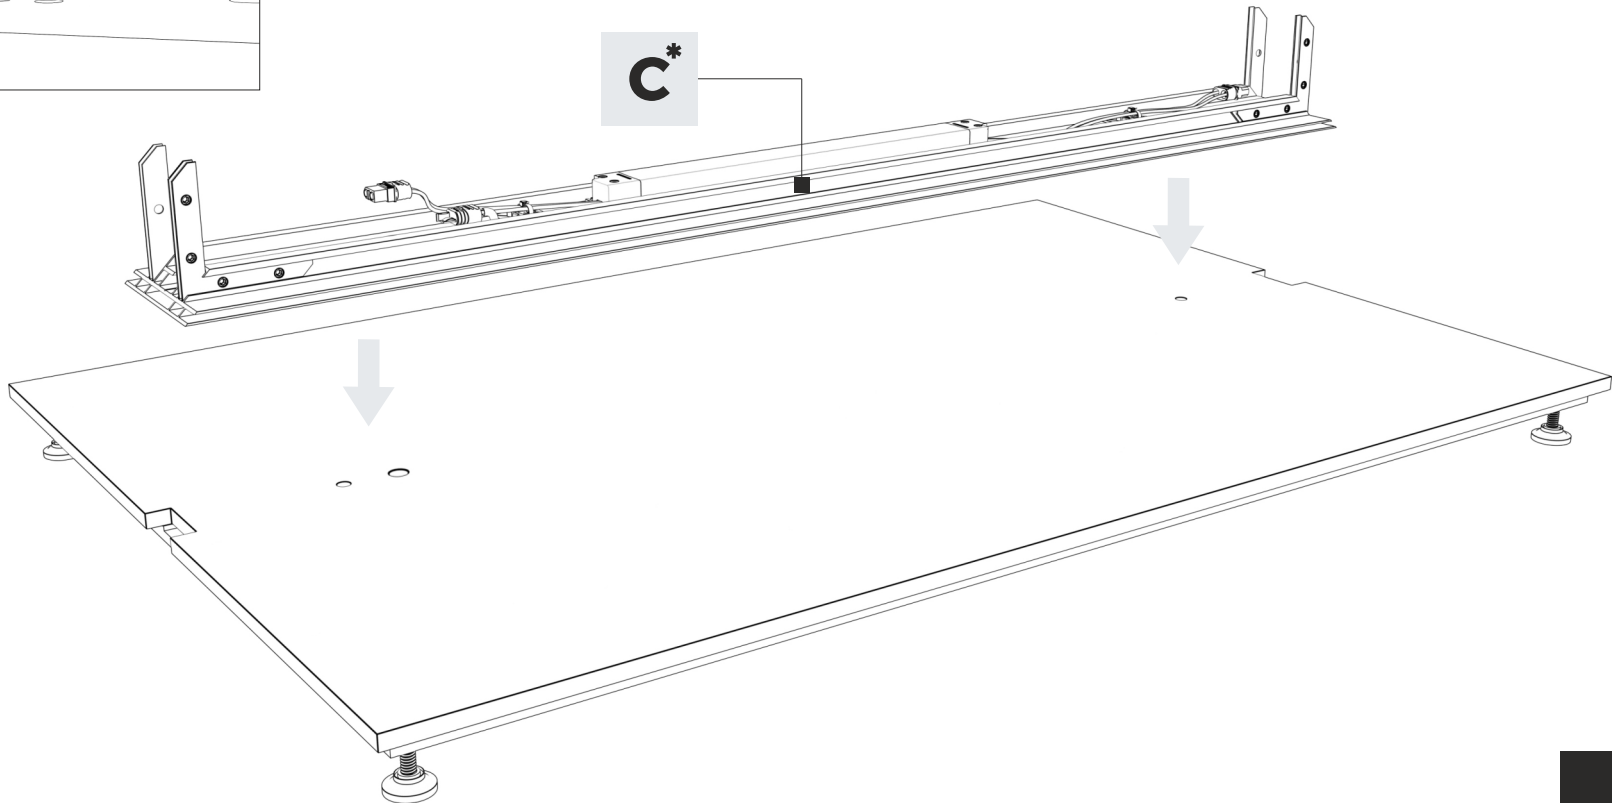

Installation guide

Included tools

M8 L=50mm

Shelves

FRAME - Set of elements for assembling the set

ATTENTION!!! - Version with the power cord connected at the top

Shelves

FRAME - Assembling the frame with HPL base

Shelves

FRAME - Assembling the frame with HPL base

Shelves

FRAME - Assembling the frame with HPL base

*ATTENTION!!! In the version with top feed, use element A.

Shelves

FRAME - Assembling the frame with HPL base

Shelves

FRAME - Assembling the frame with HPL base

Shelves

FRAME - Assembling the frame with HPL base

Shelves

FRAME - Assembling the frame with HPL base

* ATTENTION!!! In the version with top feed, use element C and turn elements B and D by 180 degrees.

Shelves

FRAME - Assembling the frame with HPL base

* The length of this element is equal to the length of the profile **B** and **D** (see page 2 of the manual)

Shelves

BRACKETS - HPL rail for brackets under the shelves