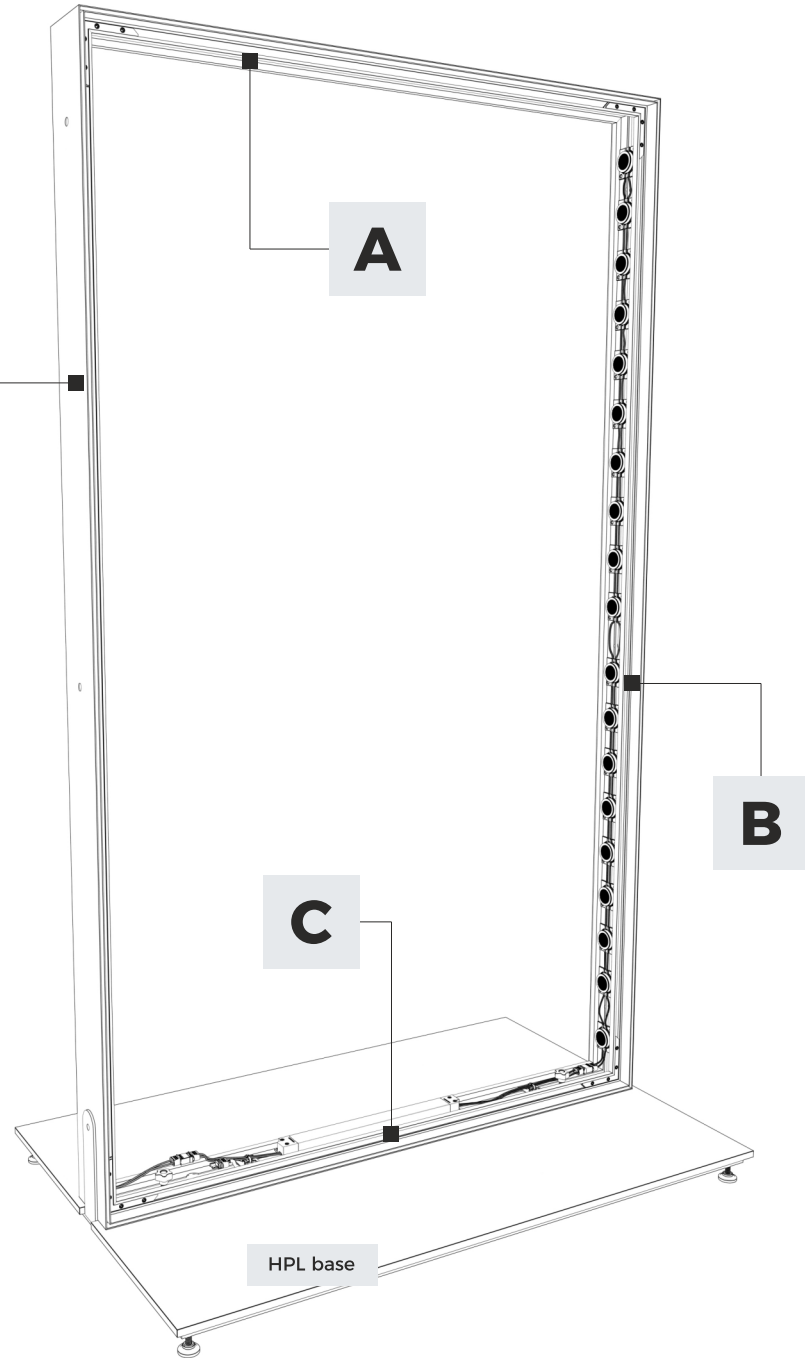

Installation guide

Included tools

M8 L=50mm

Shelves

FRAME - Set of elements for assembling the set

ATTENTION!!! - Version with the power cord connected at the top

Shelves

FRAME - Assembling the frame with HPL base

Shelves

FRAME - Assembling the frame with HPL base

Shelves

FRAME - Assembling the frame with HPL base

*ATTENTION!!! In the version with top feed, use element A.

Shelves

FRAME - Assembling the frame with HPL base

Shelves

FRAME - Assembling the frame with HPL base

Shelves

FRAME - Assembling the frame with HPL base

Shelves

FRAME - Assembling the frame with HPL base

* ATTENTION!!! In the version with top feed, use element C and turn elements B and D by 180 degrees.

Shelves

FRAME - Assembling the frame with HPL base

* The length of this element is equal to the length of the profile **B** and **D** (see page 2 of the manual)

Shelves

BRACKETS - HPL rail for brackets under the shelves