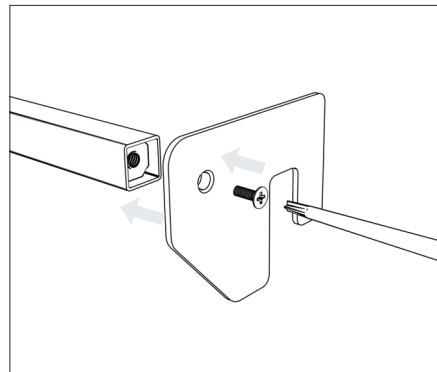

Shelves

FRAME - Assembling the frame with HPL base

* The length of this element is equal to the length of the profile **B** and **D** (see page 2 of the manual)

Shelves

BRACKETS - HPL rail for brackets under the shelves

Shelves

SHELVES - Hanging shelves and accessories

Shelves

SHELVES - Hanging shelves and accessories

Shelves

SHELVES - Hanging shelves and accessories

Shelves

SHELVES - Hanging shelves and accessories

3mm metal bracket

20x20mm metal square pipe

3mm metal bracket

Shelves

SHELVES - Hanging shelves and accessories

Shelves

SHELVES - Hanging shelves and accessories