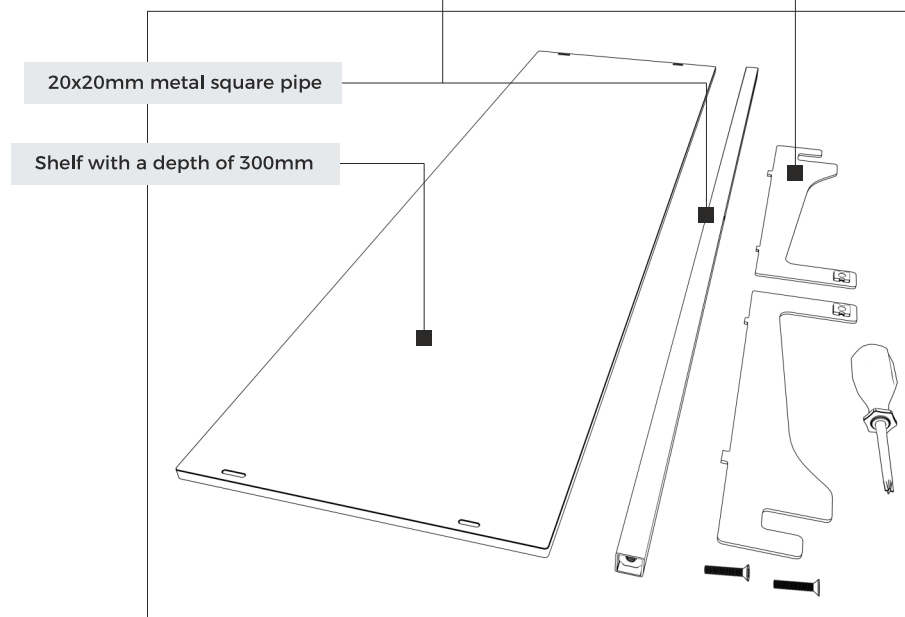

Shelves

FRAME - Assembling the frame with HPL base

* The length of this element is equal to the length of the profile **B** and **D** (see page 2 of the manual)

Shelves

BRACKETS - HPL rail for brackets under the shelves

Shelves

SHELVES - Hanging shelves and accessories

Shelves

SHELVES - Hanging shelves and accessories

Shelves

SHELVES - Hanging shelves and accessories

Shelves

SHELVES - Hanging shelves and accessories

3mm metal bracket

20x20mm metal square pipe

3mm metal bracket

Shelves

SHELVES - Hanging shelves and accessories

Shelves

SHELVES - Hanging shelves and accessories