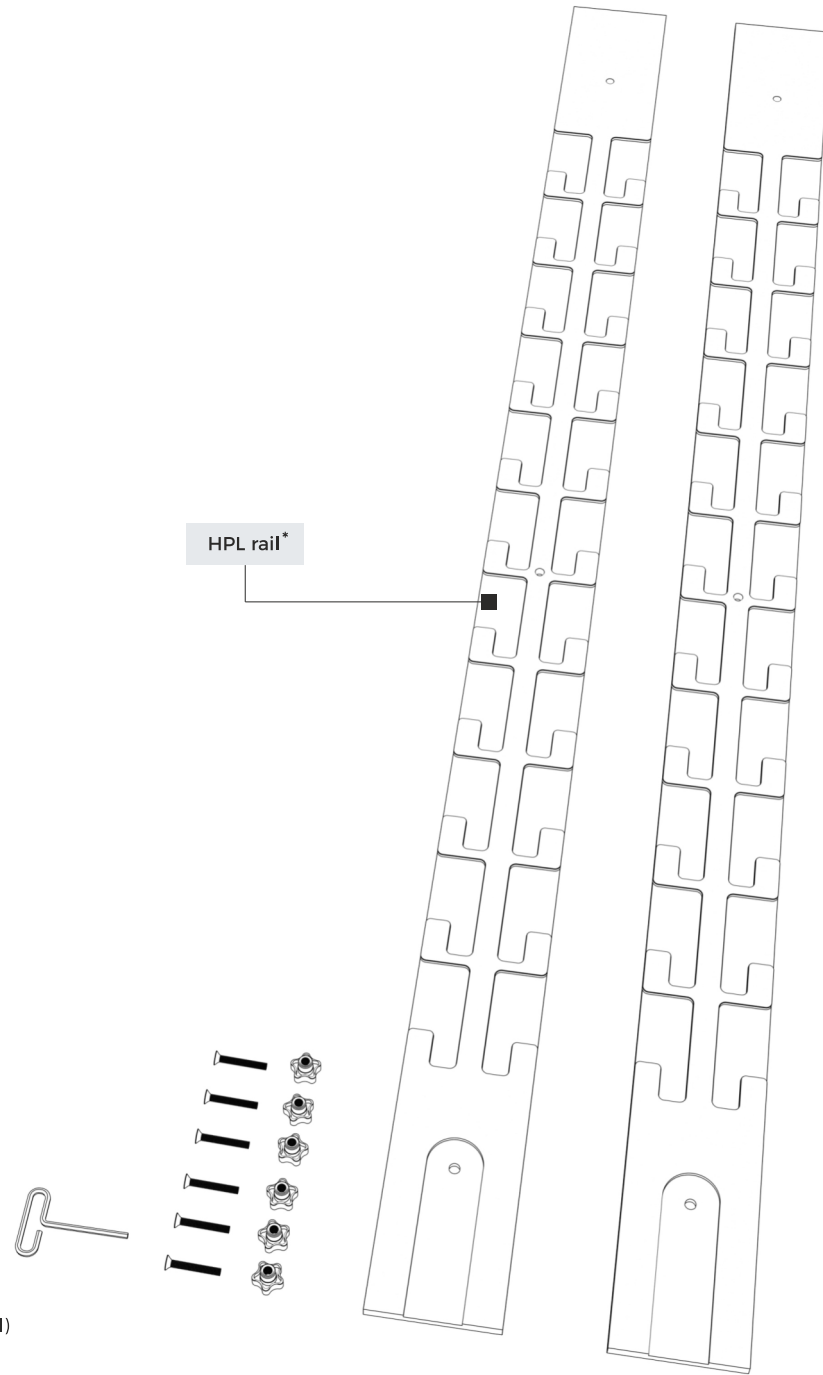

Installation guide

Included tools

M8 L=50mm

Shelves

FRAME - Set of elements for assembling the set

ATTENTION!!! - Version with the power cord connected at the top

Shelves

FRAME - Assembling the frame with HPL base

Shelves

FRAME - Assembling the frame with HPL base

Shelves

FRAME - Assembling the frame with HPL base

*ATTENTION!!! In the version with top feed, use element A.

Shelves

FRAME - Assembling the frame with HPL base

Shelves

FRAME - Assembling the frame with HPL base

Shelves

FRAME - Assembling the frame with HPL base

Shelves

FRAME - Assembling the frame with HPL base

* ATTENTION!!! In the version with top feed, use element C and turn elements B and D by 180 degrees.

Shelves

FRAME - Assembling the frame with HPL base

* The length of this element is equal to the length of the profile **B** and **D** (see page 2 of the manual)

Shelves

BRACKETS - HPL rail for brackets under the shelves