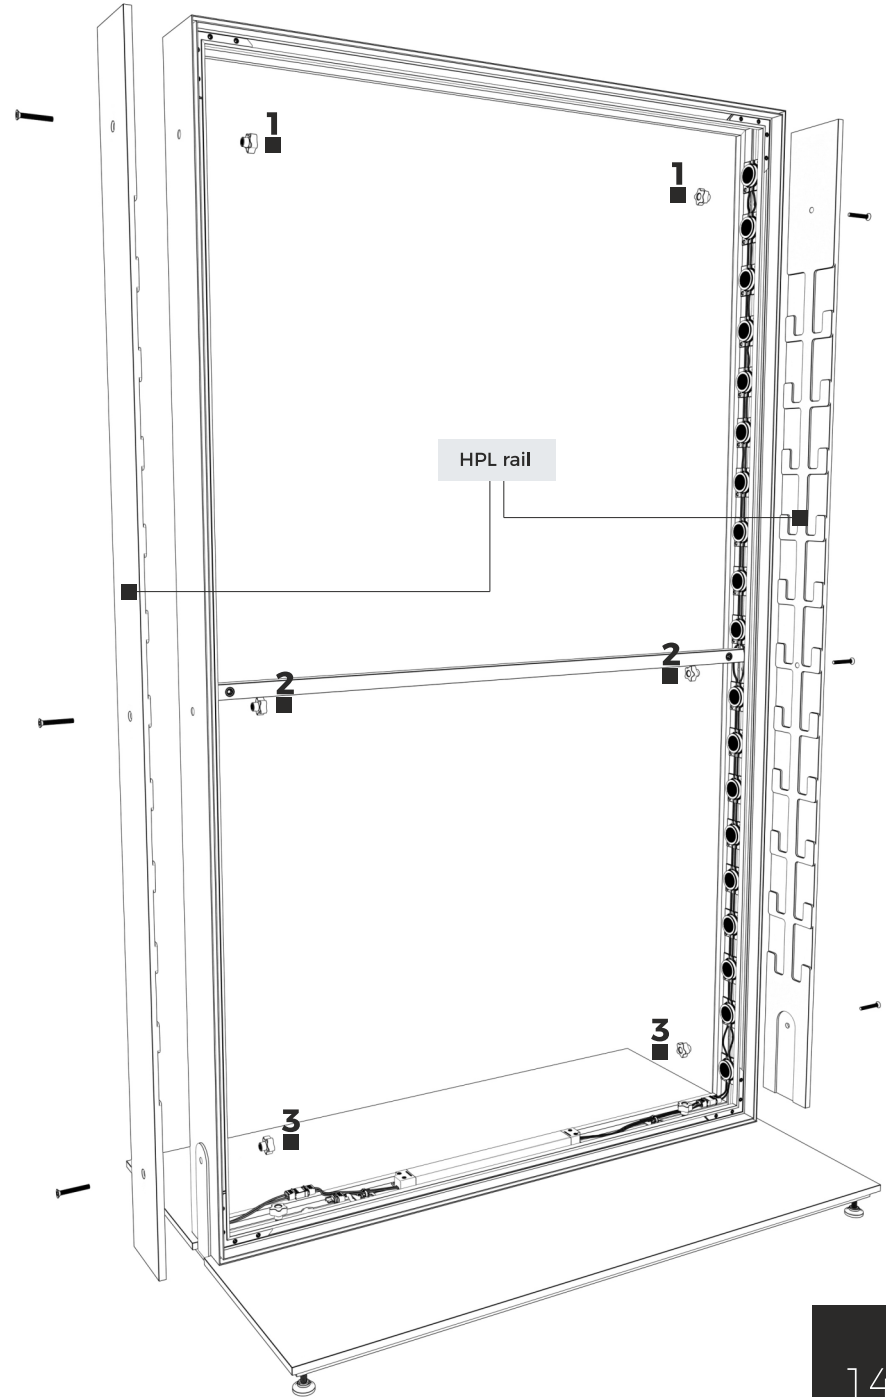

Installation guide

Included tools

M8 L=50mm

Shelves

FRAME - Set of elements for assembling the set

ATTENTION!!! - Version with the power cord connected at the top

Shelves

FRAME - Assembling the frame with HPL base

Shelves

FRAME - Assembling the frame with HPL base

Shelves

FRAME - Assembling the frame with HPL base

Shelves

FRAME - Assembling the frame with HPL base

* ATTENTION!!! In the version with top feed, use element C and turn elements B and D by 180 degrees.

Shelves

FRAME - Assembling the frame with HPL base

* The length of this element is equal to the length of the profile **B** and **D** (see page 2 of the manual)

Shelves

BRACKETS - HPL rail for brackets under the shelves

Shelves

SHELVES - Hanging shelves and accessories

Shelves

SHELVES - Hanging shelves and accessories

Shelves

SHELVES - Hanging shelves and accessories

Shelves

SHELVES - Hanging shelves and accessories