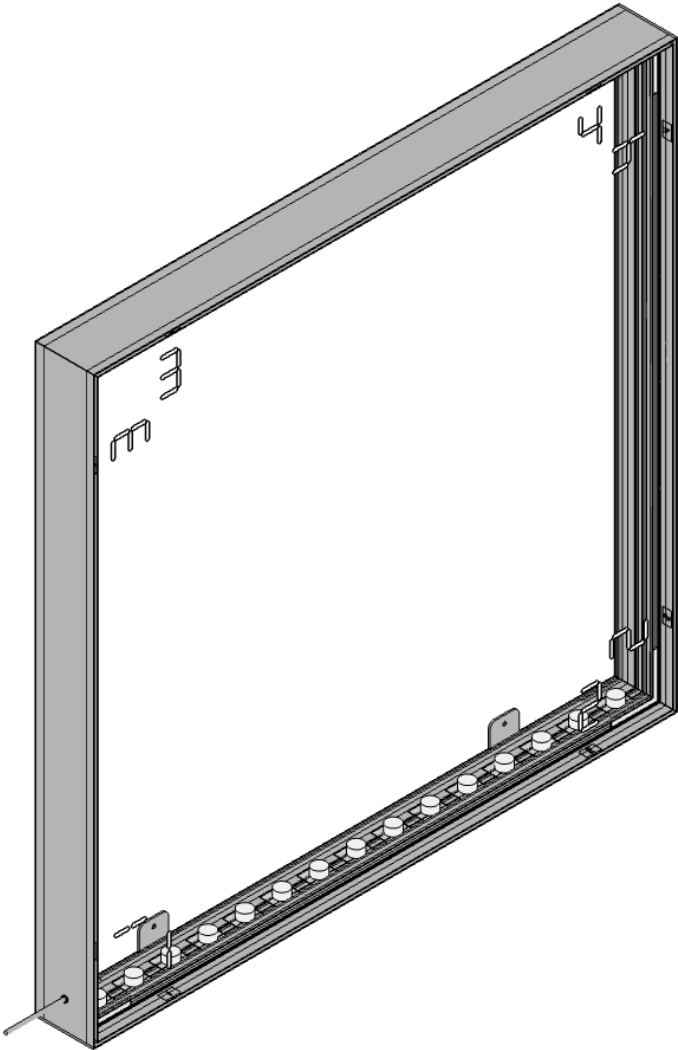

Type of lighting	Edge LED Standard
Sides of LED placement	Top and bottom
Power cord side	From the left, at the bottom
Color of the power cord	Gray
Power cord length	3 m
Power cord plug	Standard plug
LED power	45 W

Frame application	Inside
-------------------	--------

Wall mountings	4
----------------	---

Max element dimension	1000 mm
Type of frame packaging	Cardboard packaging for shipping
Frame assembly type	Frame in elements to be assembled

Packaging dimensions per unit	15x18x110 cm x 1
-------------------------------	------------------

Front frame

SMART  
FRAME

Back of the frame