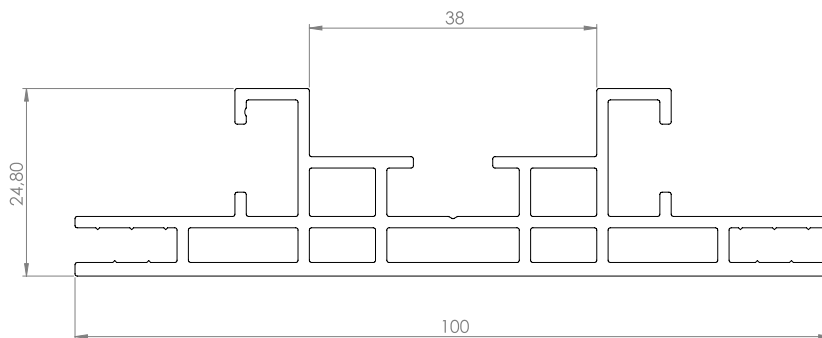

# kr̥ativia

Profile S100D - Silver

SMART  
FRAME

## Main information

Profile	S100D
Frame dimension	1000 / 1000 mm
Profile color	Silver anodized
Frame division - horizontal profiles	No
Frame division - vertical profiles	No
Max frame profile dimension	1000 mm

Type of lighting	Edge LED Standard
Sides of LED placement	Top and bottom
Power cord side	From the left, at the bottom
Color of the power cord	Gray
Power cord length	3 m
Power cord plug	Standard plug
LED power	45 W

Packaging dimensions per unit	15x18x110 cm x 1
-------------------------------	------------------

Front frame

SMART  
FRAME

Back of the frame